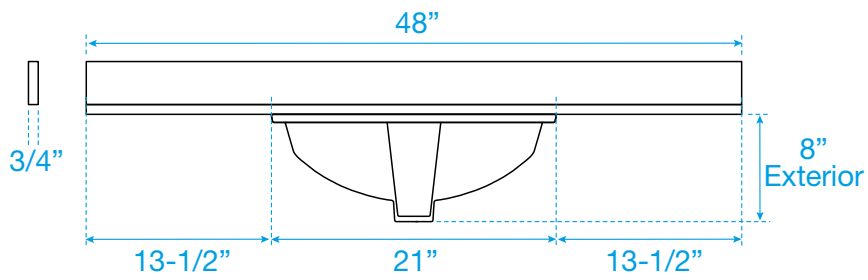

WYNDHAM COLLECTION

Note: Side splash is reversible. All measurements are $\pm 1/4"$.

WC-QC3-48-SGL-TOP