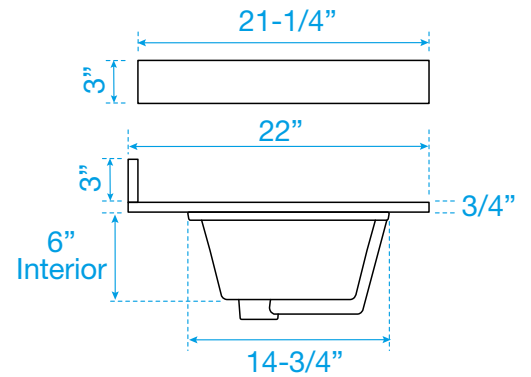

WYNDHAM COLLECTION

Note: Side splash is reversible. All measurements are $\pm 1/4"$.

WC-QC3-48-SGL-TOP