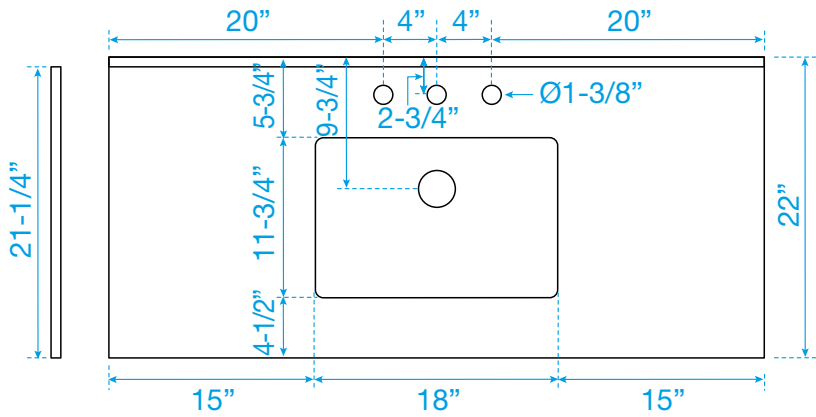

WYNDHAM COLLECTION

Note: Side splash is reversible. All measurements are $\pm 1/4"$.

WC-QC3-48-SGL-TOP