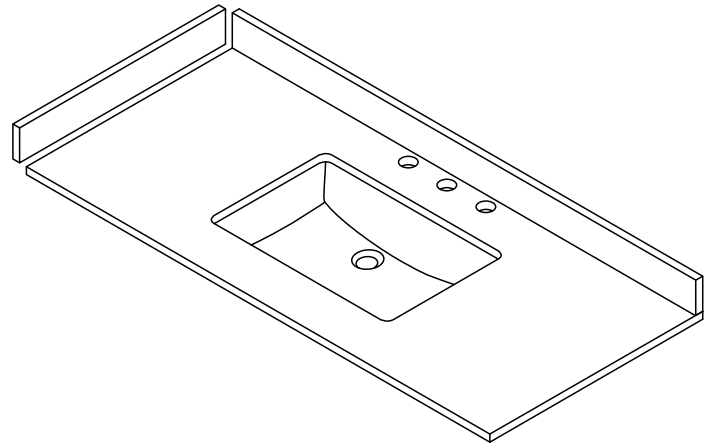

WYNDHAM COLLECTION

Note: Side splash is reversible. All measurements are $\pm 1/4"$.

WC-QC3-48-SGL-TOP