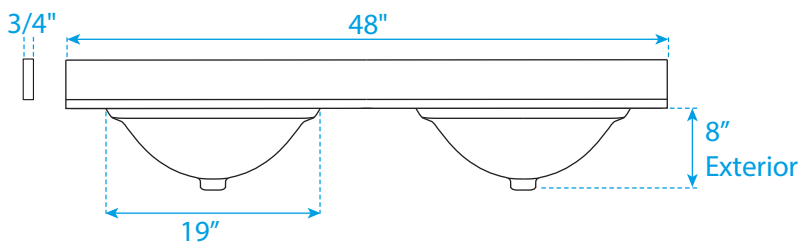

# WYNDHAM COLLECTION

Note: Side splash is reversible. All measurements are  $\pm 1/4$ ".

WC-QC3-48-DBL-TOP