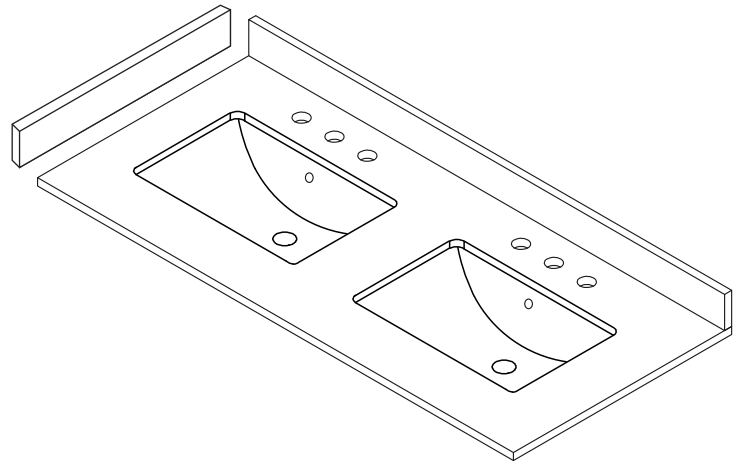

# WYNDHAM COLLECTION

Note: Side splash is reversible. All measurements are  $\pm 1/4$ ".

WC-QC3-48-DBL-TOP