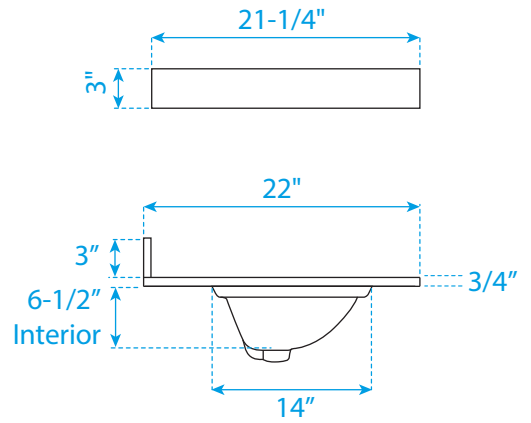

# WYNDHAM COLLECTION

Note: Side splash is reversible. All measurements are  $\pm 1/4$ ".

WC-QC3-48-DBL-TOP