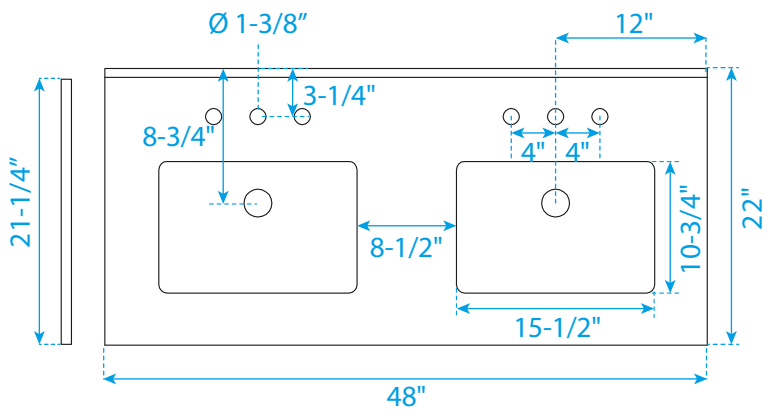

# WYNDHAM COLLECTION

Note: Side splash is reversible. All measurements are  $\pm 1/4$ ".

WC-QC3-48-DBL-TOP