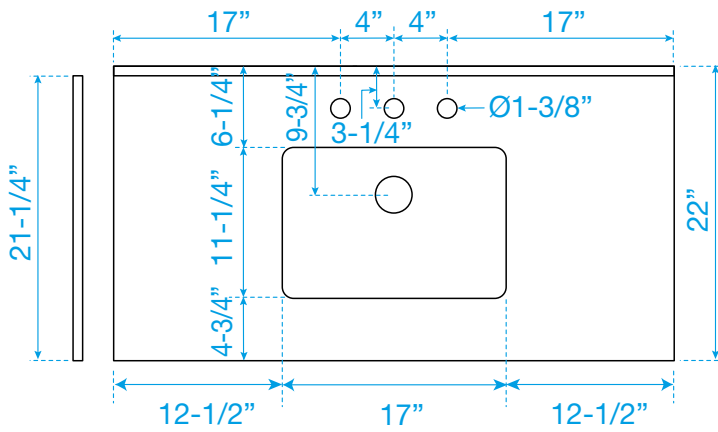

WYNDHAM COLLECTION

Note: Side splash is reversible. All measurements are $\pm 1/4"$.

WC-QC3-42-SGL-TOP