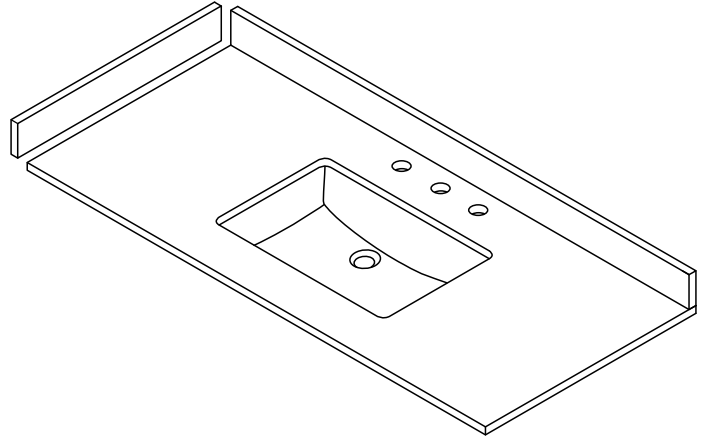

WYNDHAM COLLECTION

Note: Side splash is reversible. All measurements are $\pm 1/4"$.

WC-QC3-42-SGL-TOP