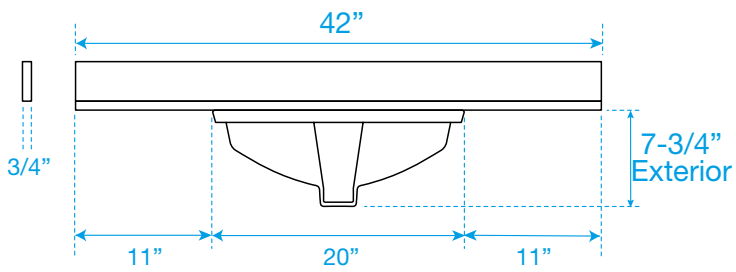

WYNDHAM COLLECTION

Note: Side splash is reversible. All measurements are $\pm 1/4"$.

WC-QC3-42-SGL-TOP