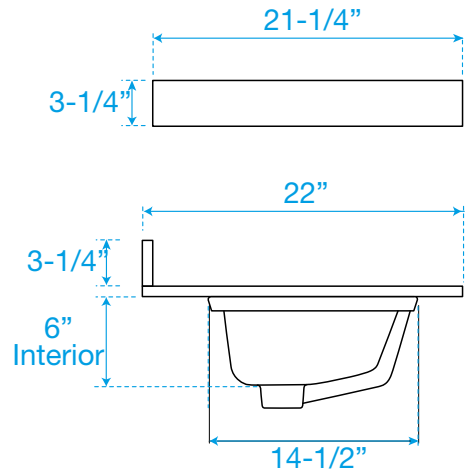

WYNDHAM COLLECTION

Note: Side splash is reversible. All measurements are $\pm 1/4"$.

WC-QC3-42-SGL-TOP