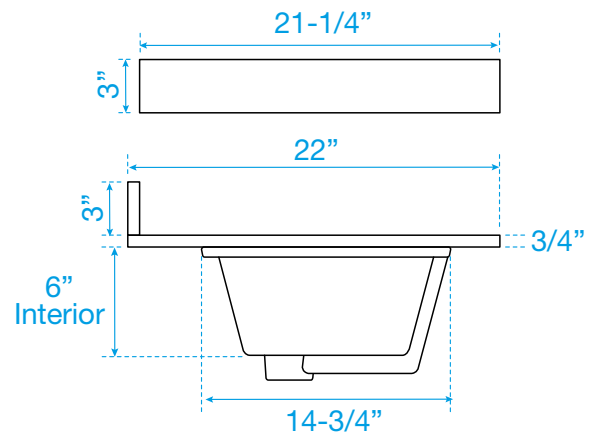

# WYNDHAM COLLECTION

Note: Side splash is reversible. All measurements are  $\pm 1/4\text{'}$ .

WC-QC3-36-SGL-TOP