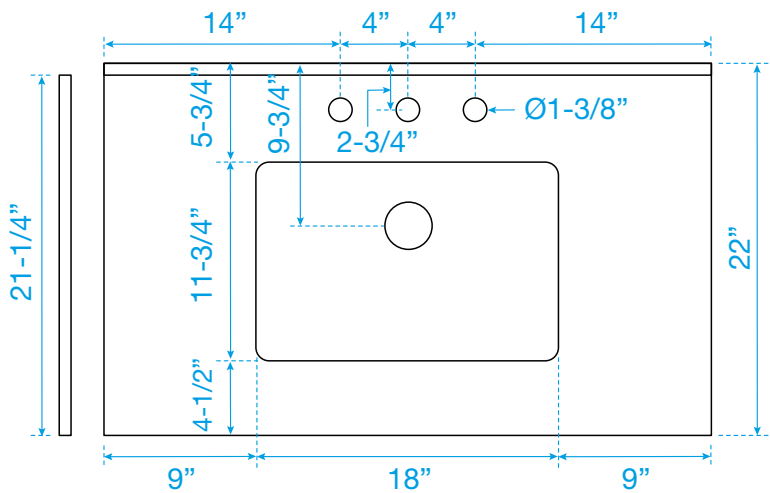

# WYNDHAM COLLECTION

Note: Side splash is reversible. All measurements are  $\pm 1/4\text{'}$ .

WC-QC3-36-SGL-TOP