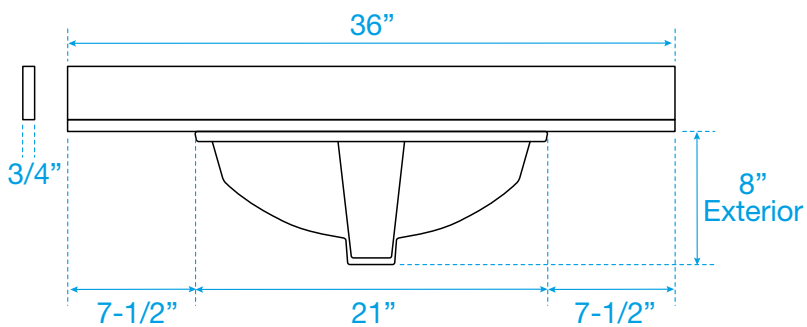

# WYNDHAM COLLECTION

Note: Side splash is reversible. All measurements are  $\pm 1/4\text{'}$ .

WC-QC3-36-SGL-TOP