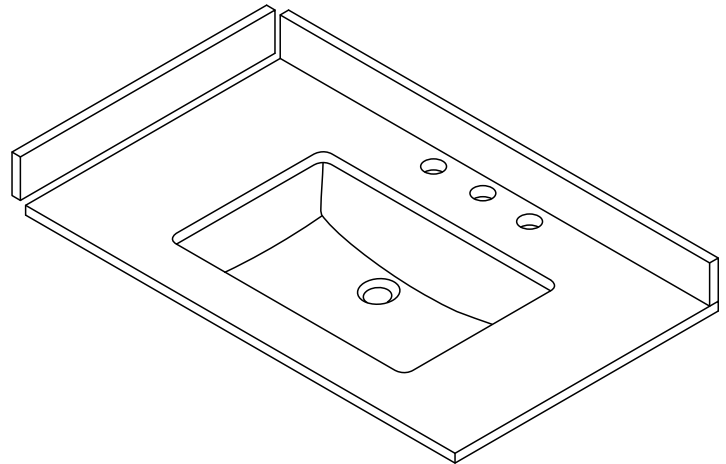

# WYNDHAM COLLECTION

Note: Side splash is reversible. All measurements are  $\pm 1/4\text{'}$ .

WC-QC3-36-SGL-TOP