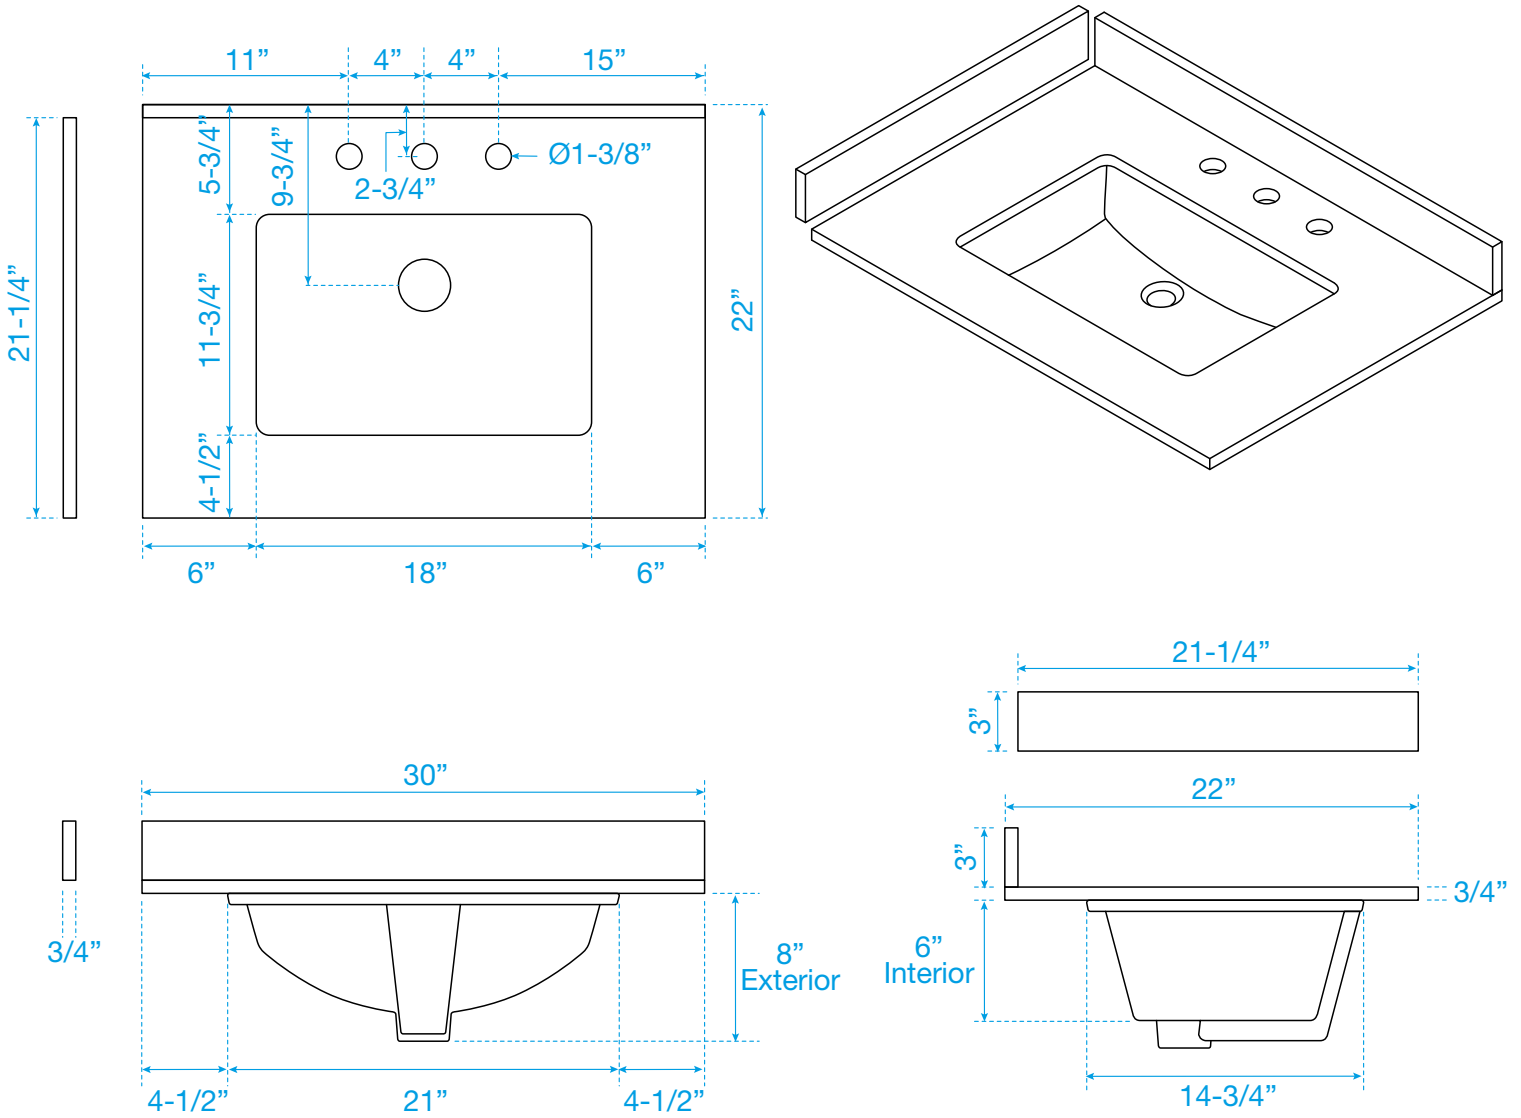

# WYNDHAM COLLECTION

Note: Side splash is reversible. All measurements are  $\pm 1/4"$ .

WC-QC3-30-SGL-TOP