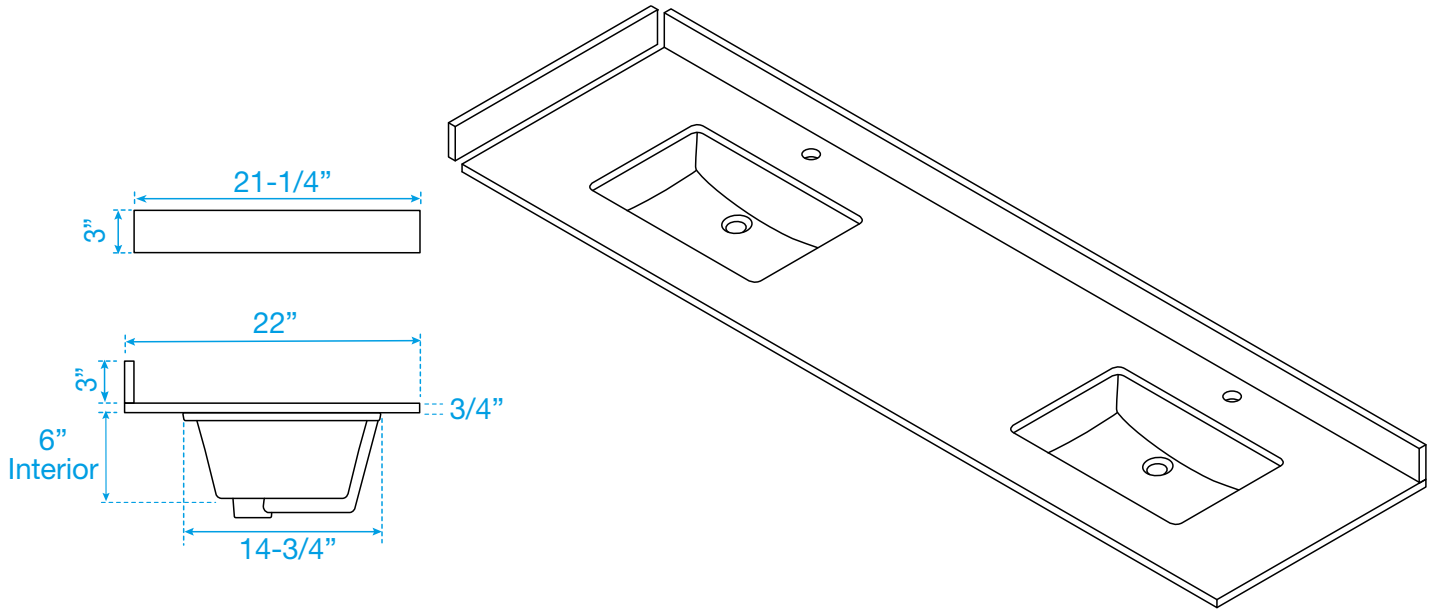

WYNDHAM COLLECTION

Note: Side splash is reversible. Due to high probability of breakage, the backsplash comes in two pieces, cut from the same piece. All measurements are $\pm 1/4"$.

WC-QC1-80-DBL-TOP