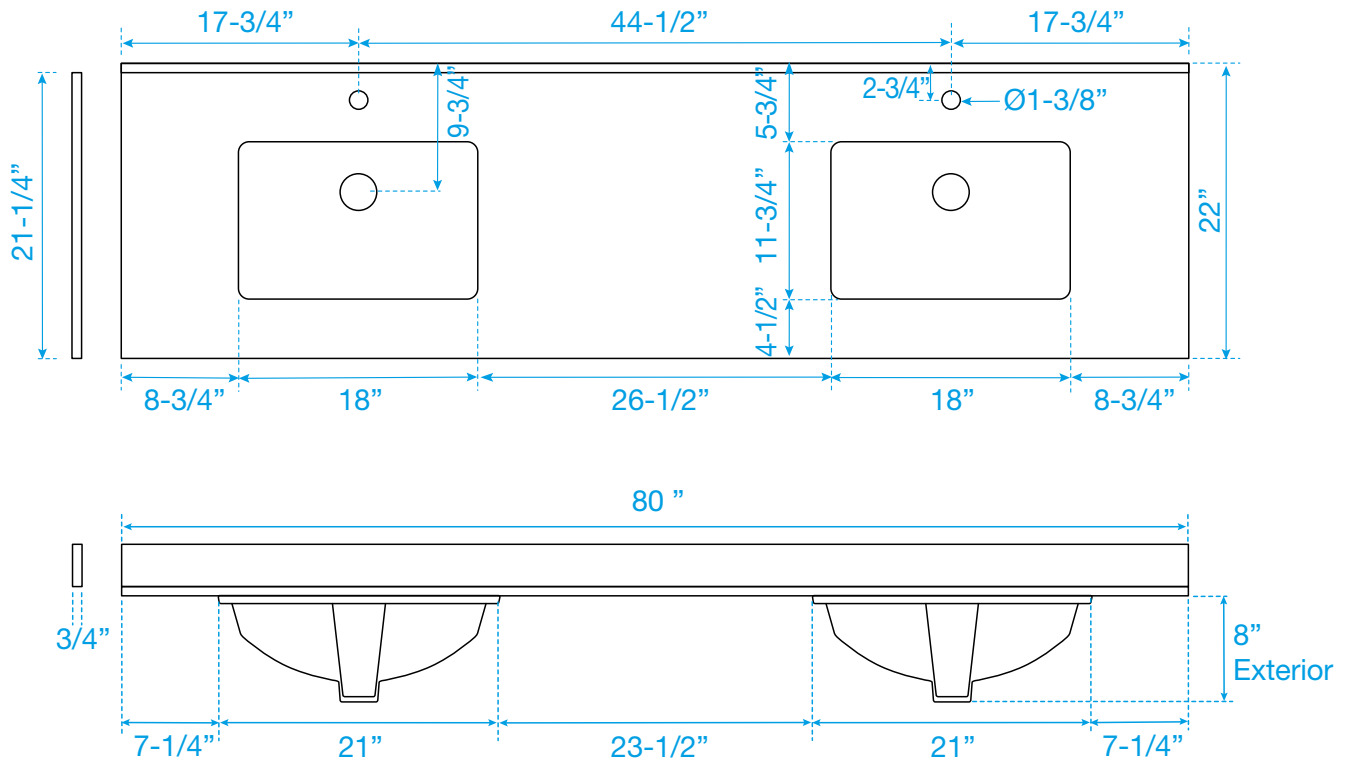

WYNDHAM COLLECTION

Note: Side splash is reversible. Due to high probability of breakage, the backsplash comes in two pieces, cut from the same piece. All measurements are $\pm 1/4"$.

WC-QC1-80-DBL-TOP