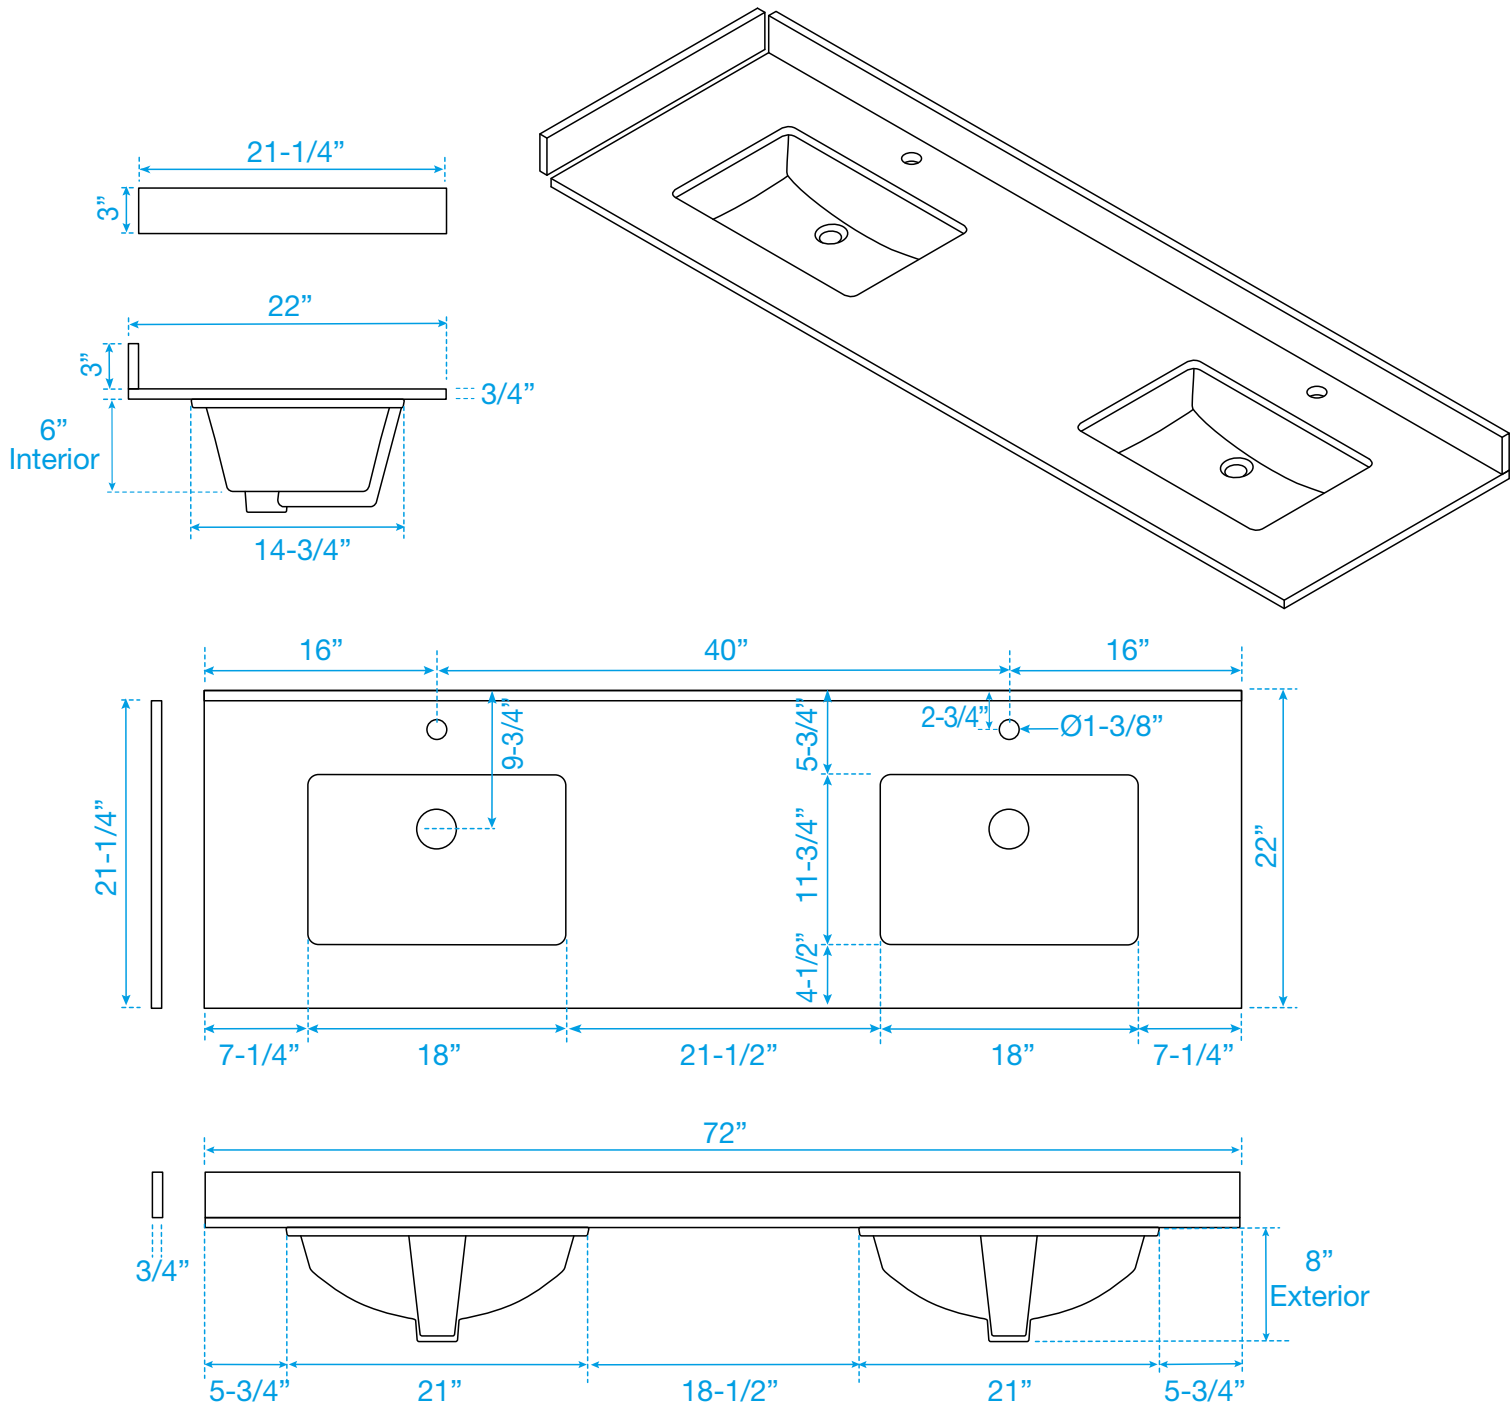

WYNDHAM COLLECTION

Note: Side splash is reversible. Due to high probability of breakage, the backsplash comes in two pieces, cut from the same piece. All measurements are $\pm 1/4$ ".

WC-QCI-72-DBL-TOP