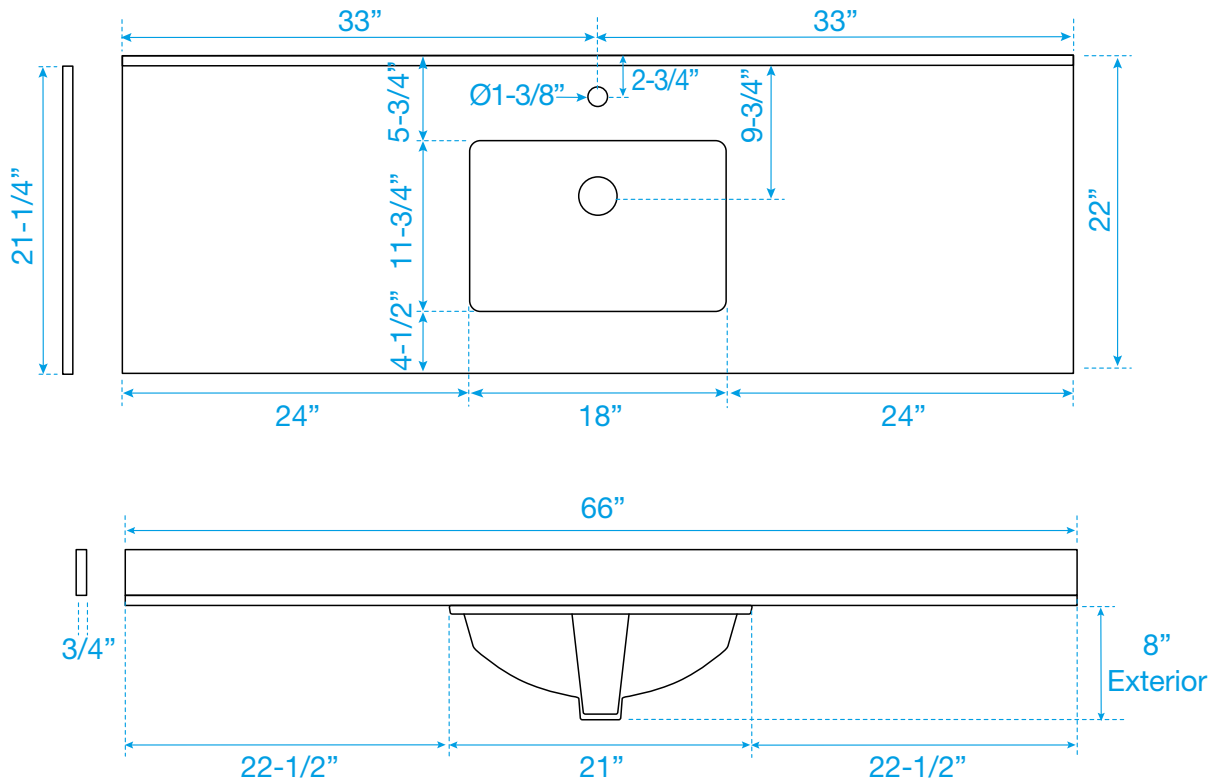

# WYNDHAM COLLECTION

Note: Side splash is reversible. Due to high probability of breakage, the backsplash comes in two pieces, cut from the same piece. All measurements are  $\pm 1/4\text{"}$ .

WC-QC1-66-SGL-TOP