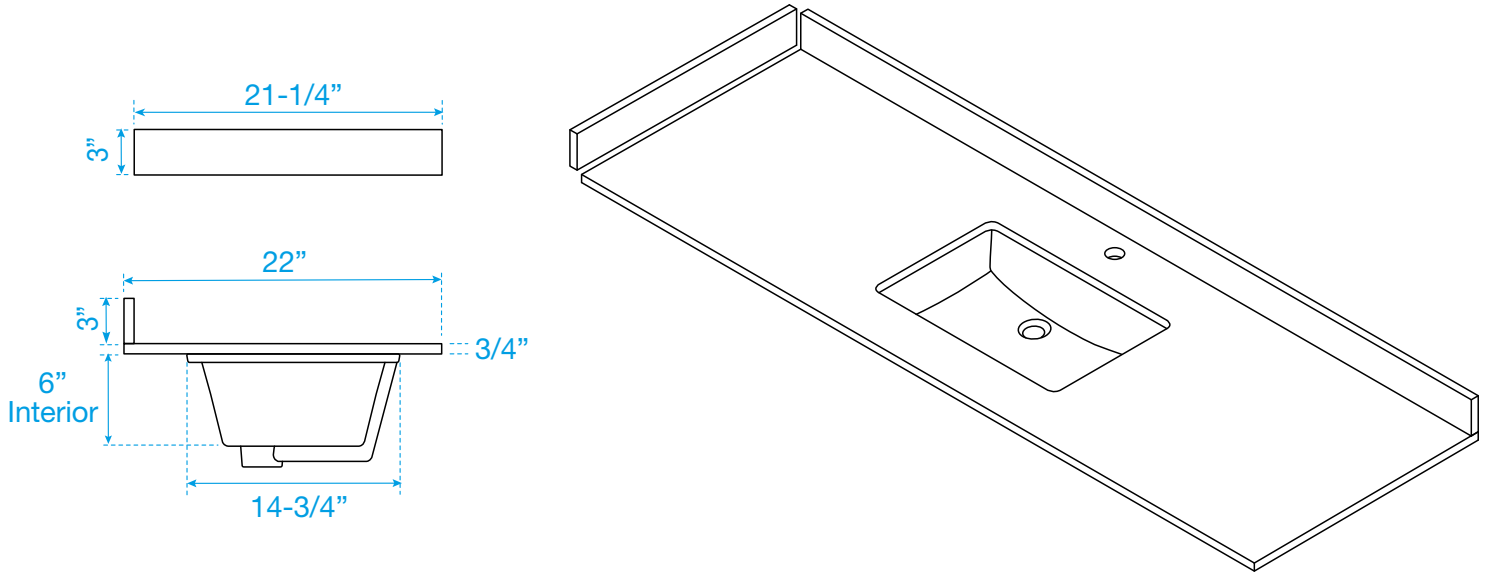

# WYNDHAM COLLECTION

Note: Side splash is reversible. Due to high probability of breakage, the backsplash comes in two pieces, cut from the same piece. All measurements are  $\pm 1/4\text{"}$ .

WC-QC1-66-SGL-TOP