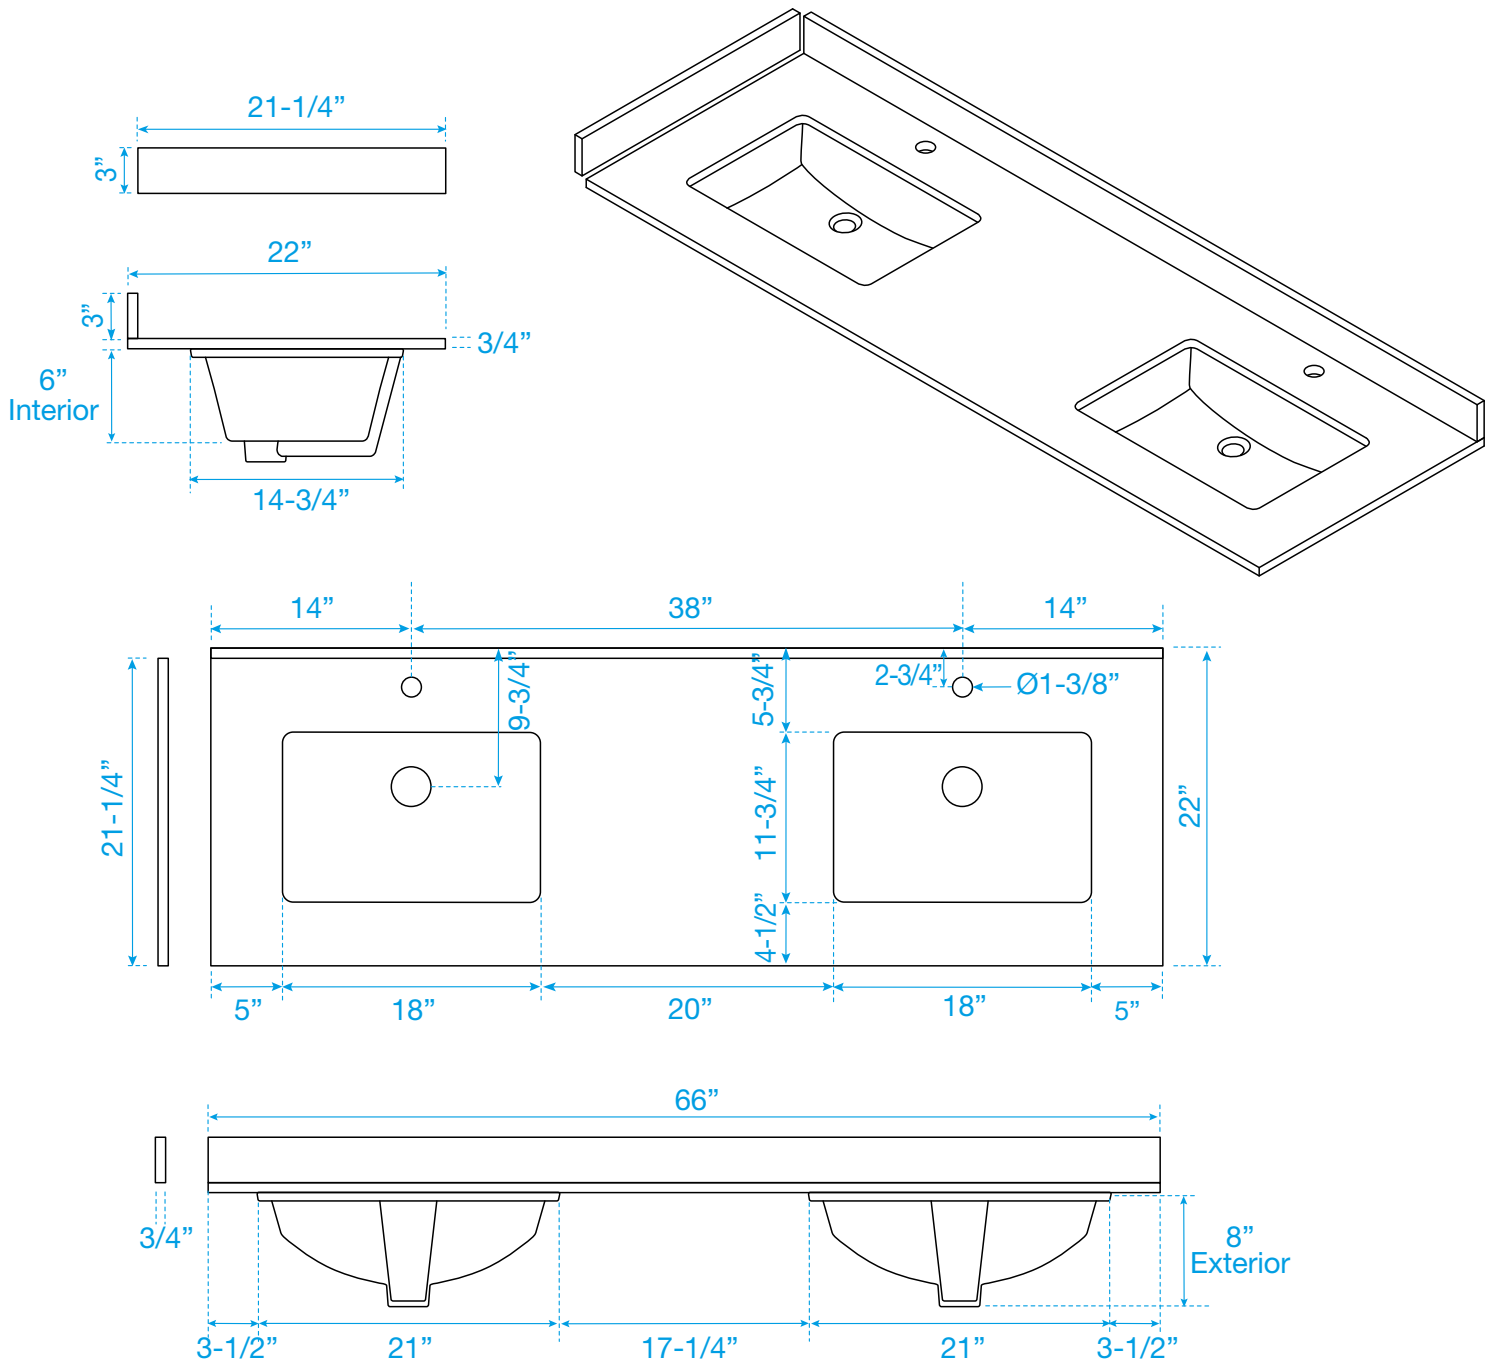

# WYNDHAM COLLECTION

Note: Side splash is reversible. Due to high probability of breakage, the backsplash comes in two pieces, cut from the same piece. All measurements are  $\pm 1/4\text{'}$ .

WC-QC1-66-DBL-TOP