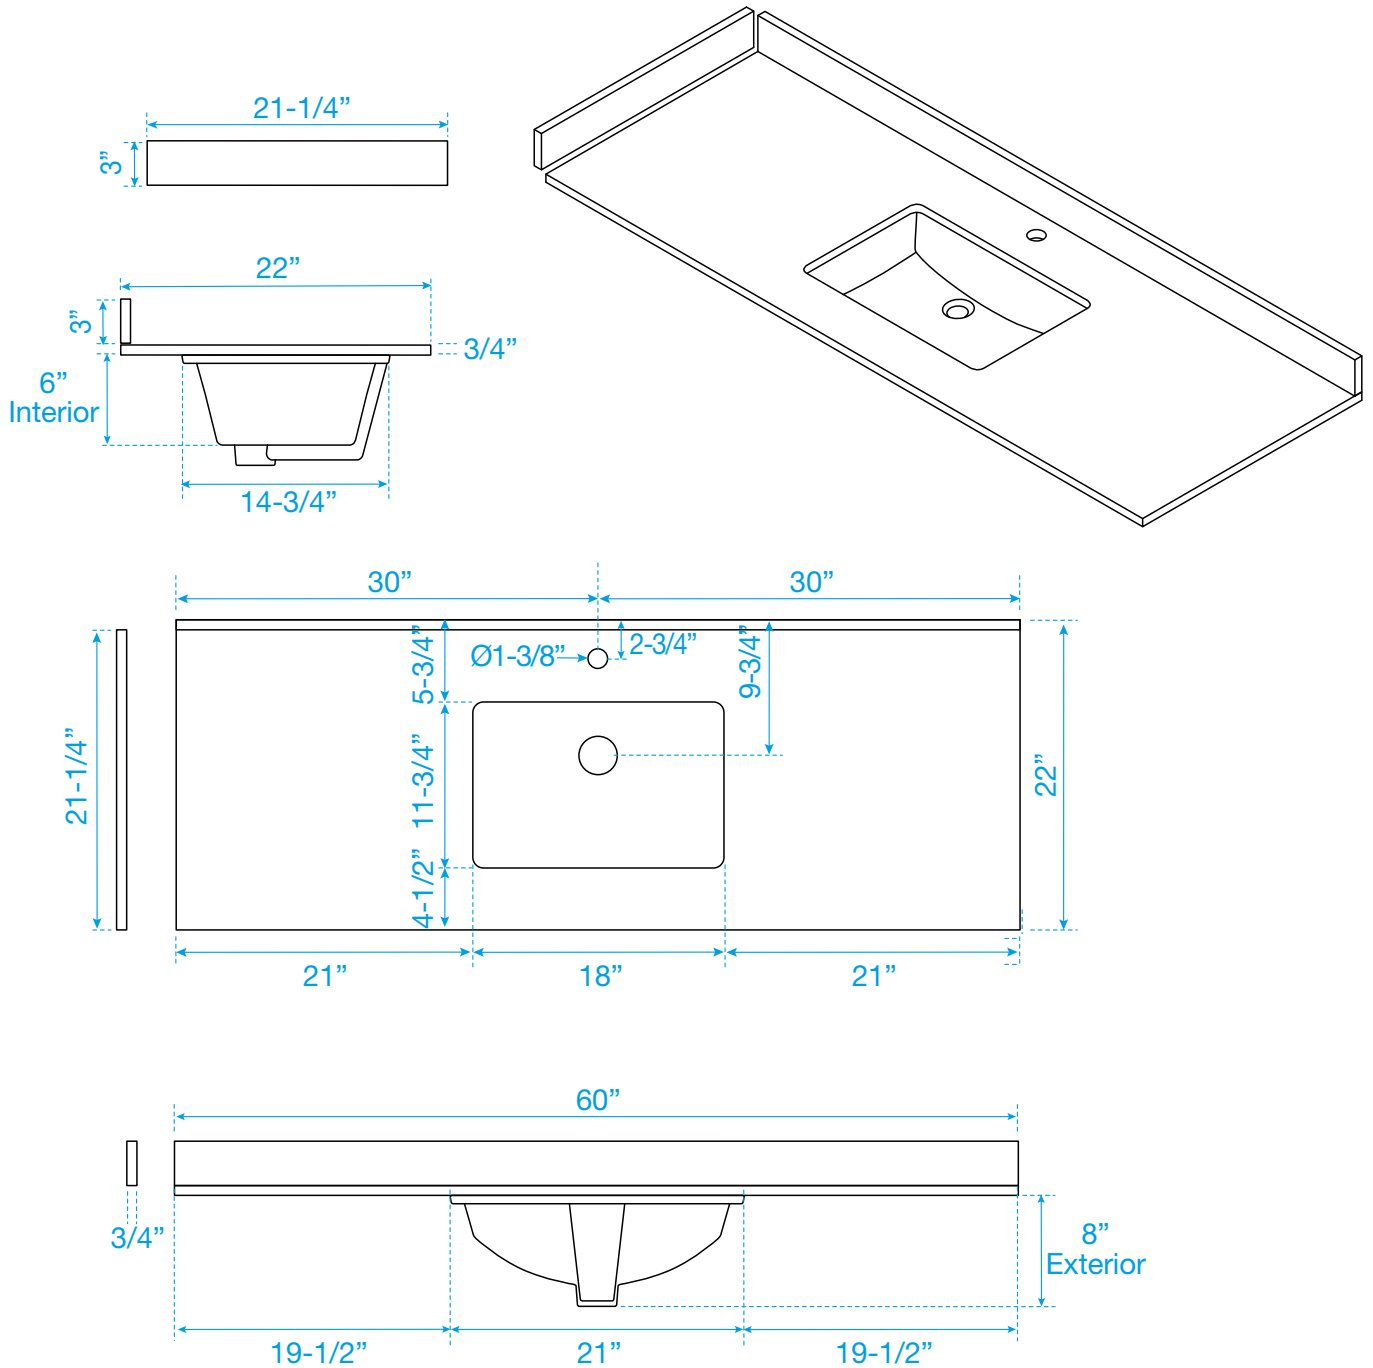

WYNDHAM COLLECTION

Note: Side splash is reversible. Due to high probability of breakage, the backsplash comes in two pieces, cut from the same piece. All measurements are $\pm 1/4"$.

WC-QC1-60-SGL-TOP