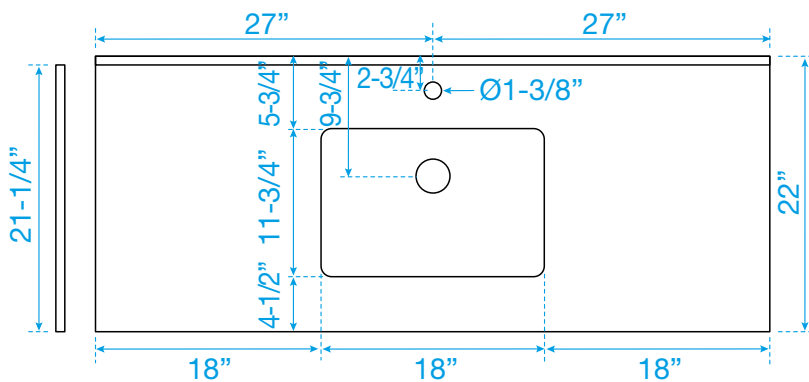

# WYNDHAM COLLECTION

Note: Side splash is reversible. Due to high probability of breakage, the backsplash comes in two pieces, cut from the same piece. All measurements are  $\pm 1/4\text{"}$ .

WC-QCI-54-SGL-TOP