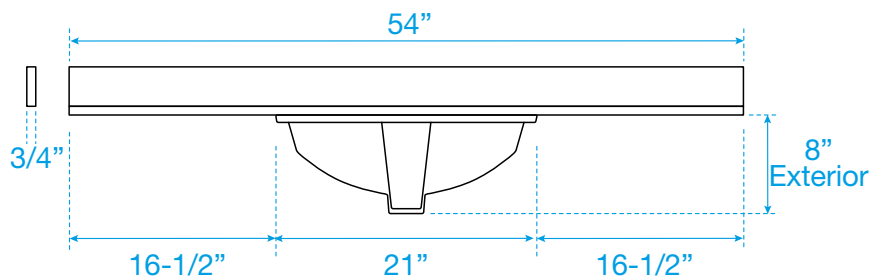

# WYNDHAM COLLECTION

Note: Side splash is reversible. Due to high probability of breakage, the backsplash comes in two pieces, cut from the same piece. All measurements are  $\pm 1/4\text{"}$ .

WC-QCI-54-SGL-TOP