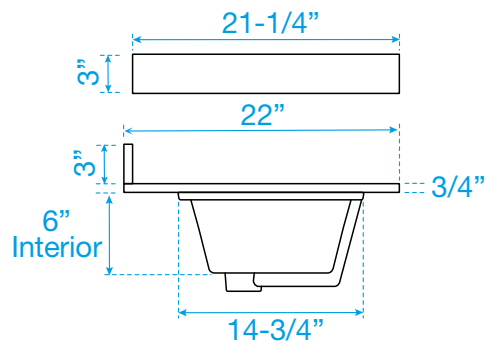

# WYNDHAM COLLECTION

Note: Side splash is reversible. Due to high probability of breakage, the backsplash comes in two pieces, cut from the same piece. All measurements are  $\pm 1/4\text{"}$ .

WC-QCI-54-SGL-TOP