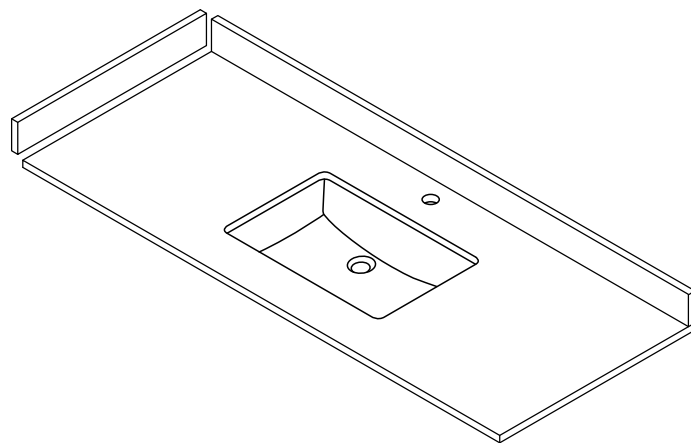

# WYNDHAM COLLECTION

Note: Side splash is reversible. Due to high probability of breakage, the backsplash comes in two pieces, cut from the same piece. All measurements are  $\pm 1/4\text{"}$ .

WC-QCI-54-SGL-TOP