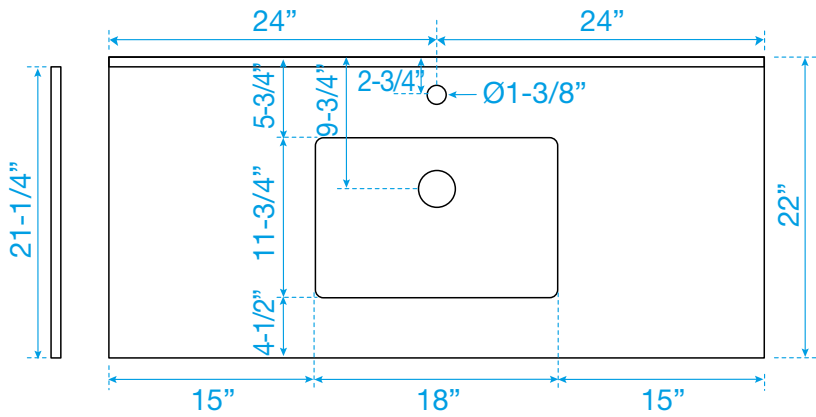

WYNDHAM COLLECTION

Note: Side splash is reversible. All measurements are $\pm 1/4$ ".

WC-QCI-48-SGL-TOP