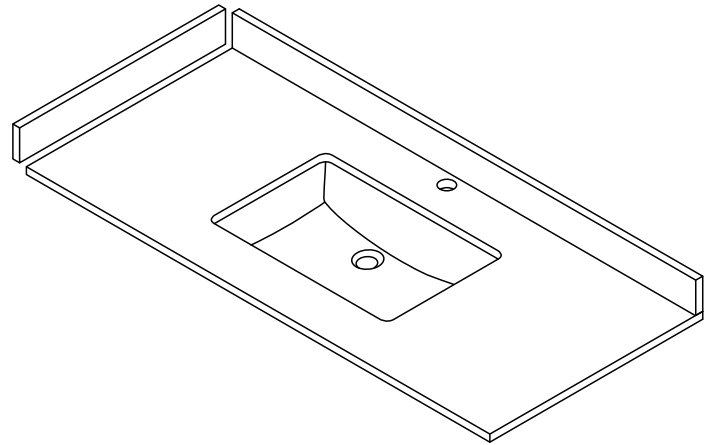

WYNDHAM COLLECTION

Note: Side splash is reversible. All measurements are $\pm 1/4$ ".

WC-QCI-48-SGL-TOP