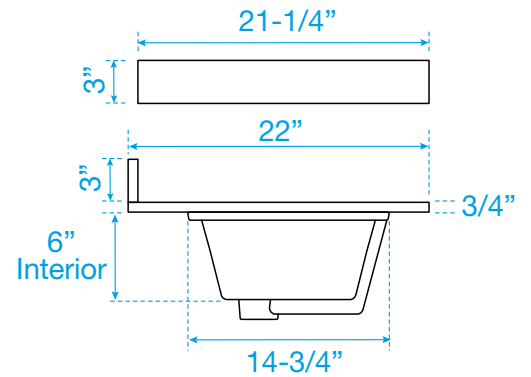

WYNDHAM COLLECTION

Note: Side splash is reversible. All measurements are $\pm 1/4$ ".

WC-QCI-48-SGL-TOP