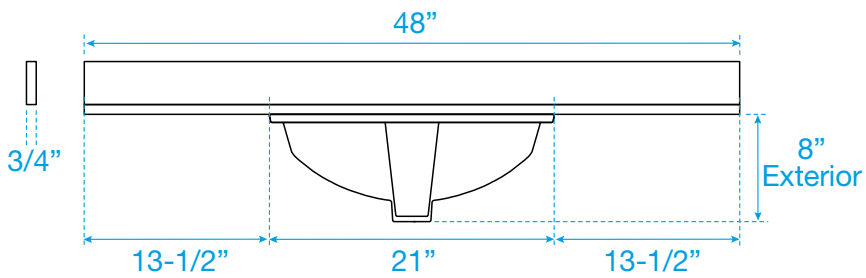

WYNDHAM COLLECTION

Note: Side splash is reversible. All measurements are $\pm 1/4$ ".

WC-QCI-48-SGL-TOP