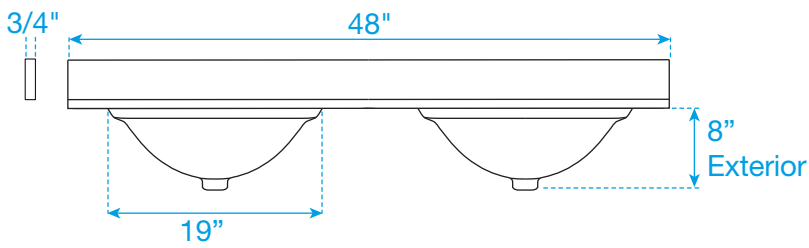

WYNDHAM COLLECTION

Note: Side splash is reversible. All measurements are $\pm 1/4\text{"}$.

WC-QCI-48-DBL-TOP