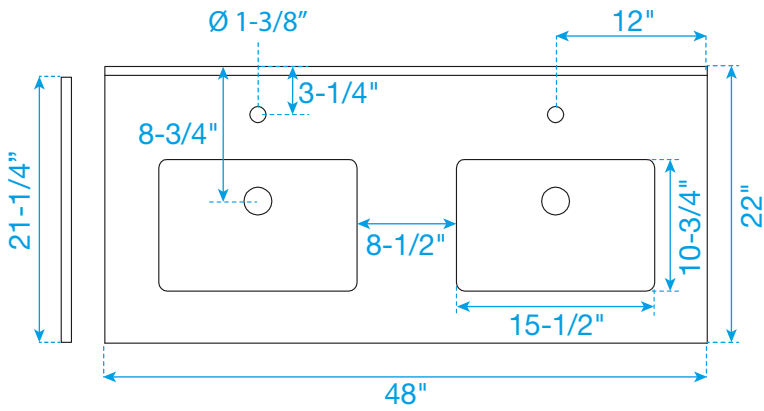

WYNDHAM COLLECTION

Note: Side splash is reversible. All measurements are $\pm 1/4\text{"}$.

WC-QCI-48-DBL-TOP