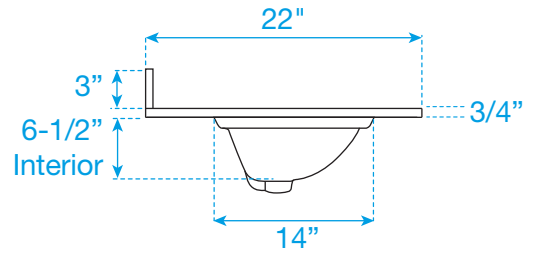

WYNDHAM COLLECTION

Note: Side splash is reversible. All measurements are $\pm 1/4\text{"}$.

WC-QCI-48-DBL-TOP