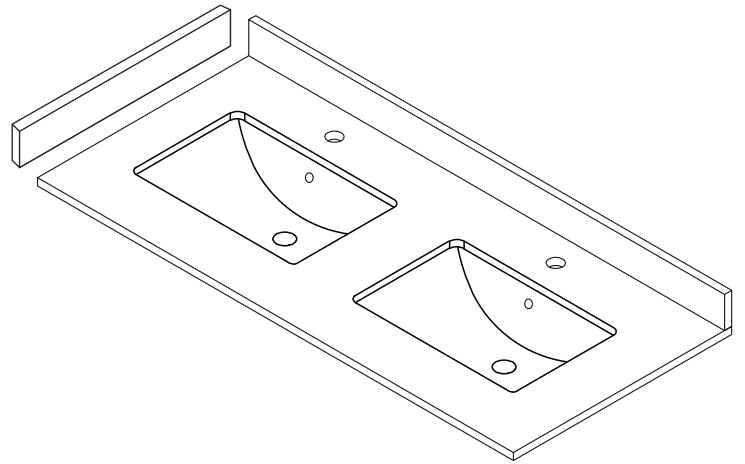

WYNDHAM COLLECTION

Note: Side splash is reversible. All measurements are $\pm 1/4\text{"}$.

WC-QCI-48-DBL-TOP