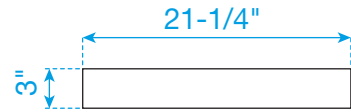

WYNDHAM COLLECTION

Note: Side splash is reversible. All measurements are $\pm 1/4\text{"}$.

WC-QCI-48-DBL-TOP