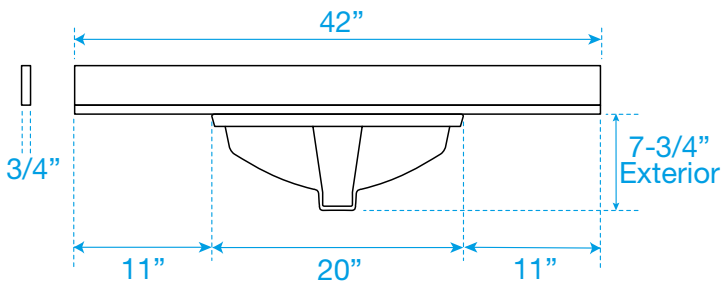

# WYNDHAM COLLECTION

Note: Side splash is reversible. All measurements are  $\pm 1/4$ ".

WC-QCI-42-SGL-TOP