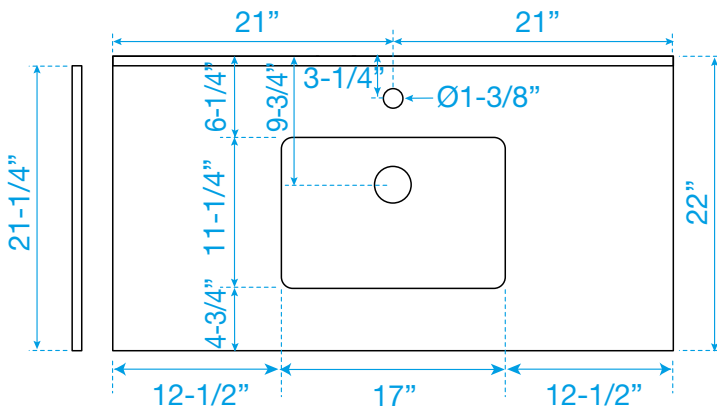

# WYNDHAM COLLECTION

Note: Side splash is reversible. All measurements are  $\pm 1/4$ ".

WC-QCI-42-SGL-TOP