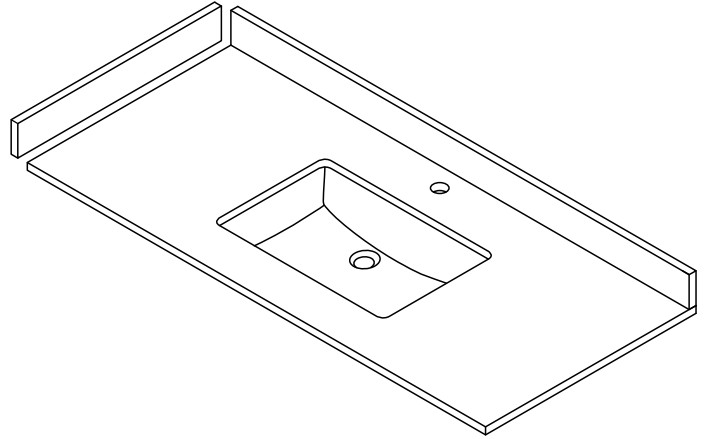

# WYNDHAM COLLECTION

Note: Side splash is reversible. All measurements are  $\pm 1/4$ ".

WC-QCI-42-SGL-TOP