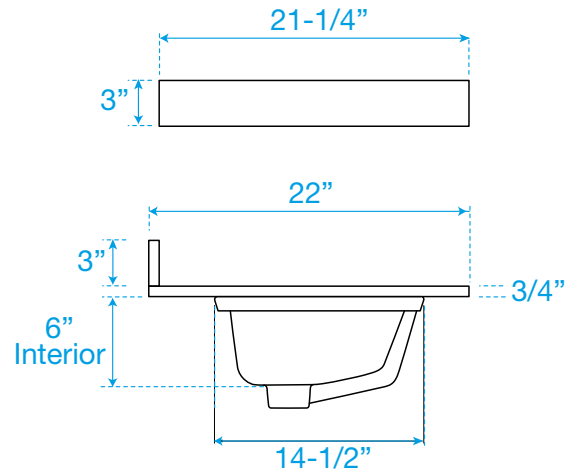

# WYNDHAM COLLECTION

Note: Side splash is reversible. All measurements are  $\pm 1/4$ ".

WC-QCI-42-SGL-TOP