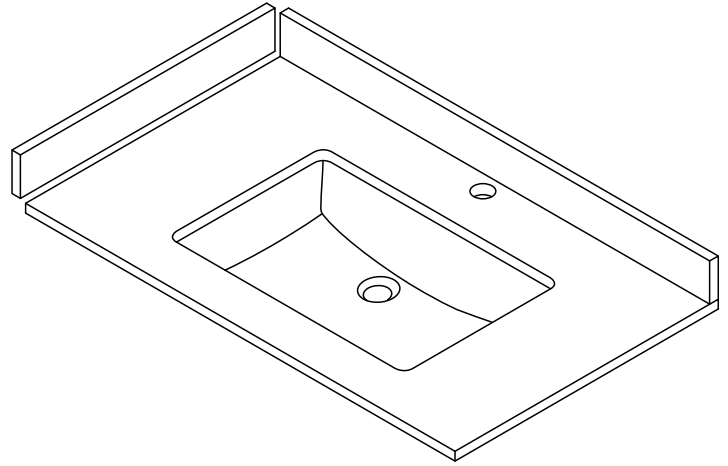

# WYNDHAM COLLECTION

Note: Side splash is reversible. All measurements are  $\pm 1/4$ ".

WC-QC1-36-SGL-TOP