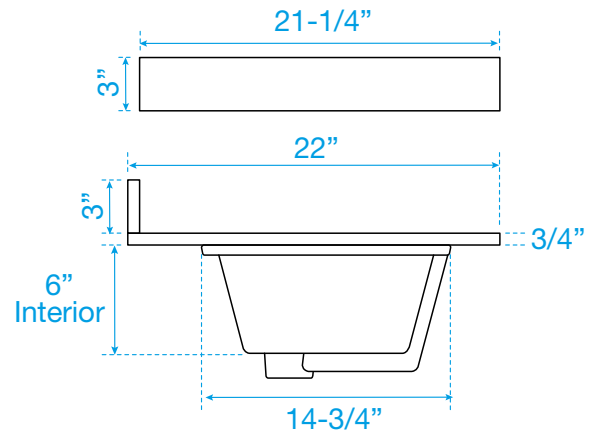

# WYNDHAM COLLECTION

Note: Side splash is reversible. All measurements are  $\pm 1/4$ ".

WC-QC1-36-SGL-TOP