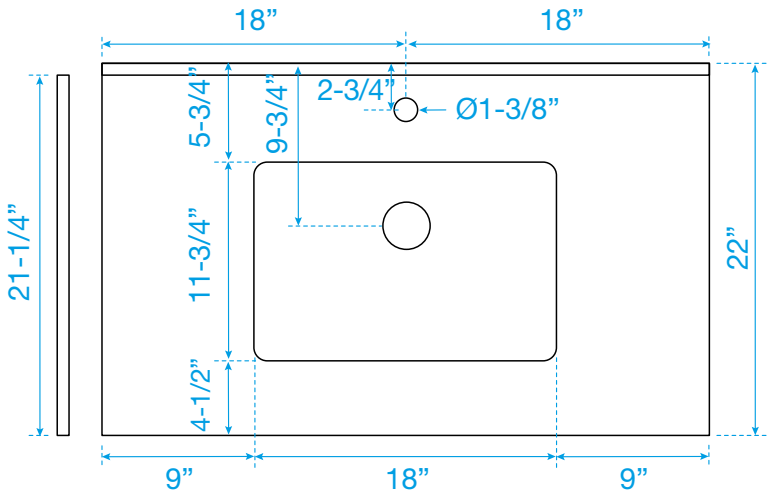

# WYNDHAM COLLECTION

Note: Side splash is reversible. All measurements are  $\pm 1/4$ ".

WC-QC1-36-SGL-TOP