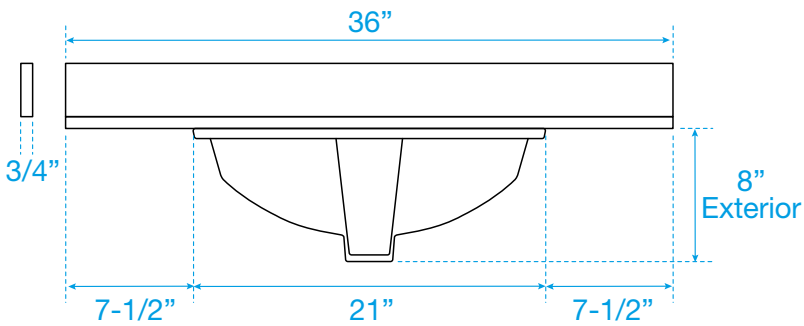

# WYNDHAM COLLECTION

Note: Side splash is reversible. All measurements are  $\pm 1/4$ ".

WC-QC1-36-SGL-TOP