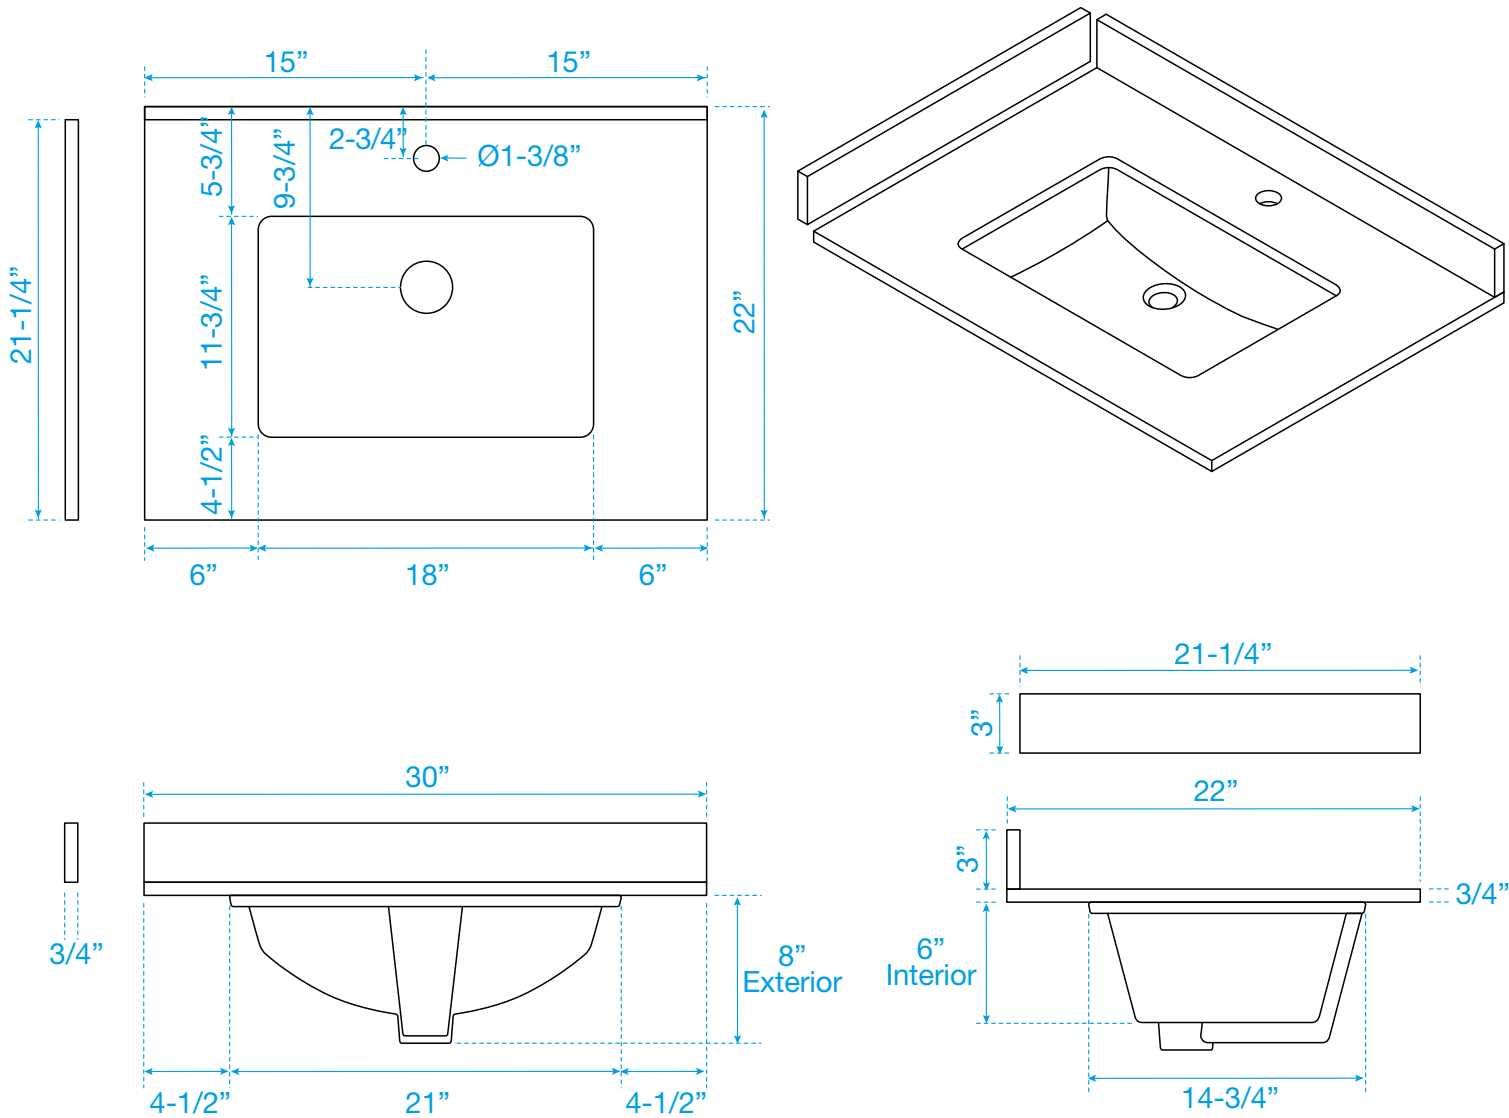

WYNDHAM COLLECTION

Note: Side splash is reversible. All measurements are $\pm 1/4\text{"}$.

WC-QCI-30-SGL-TOP