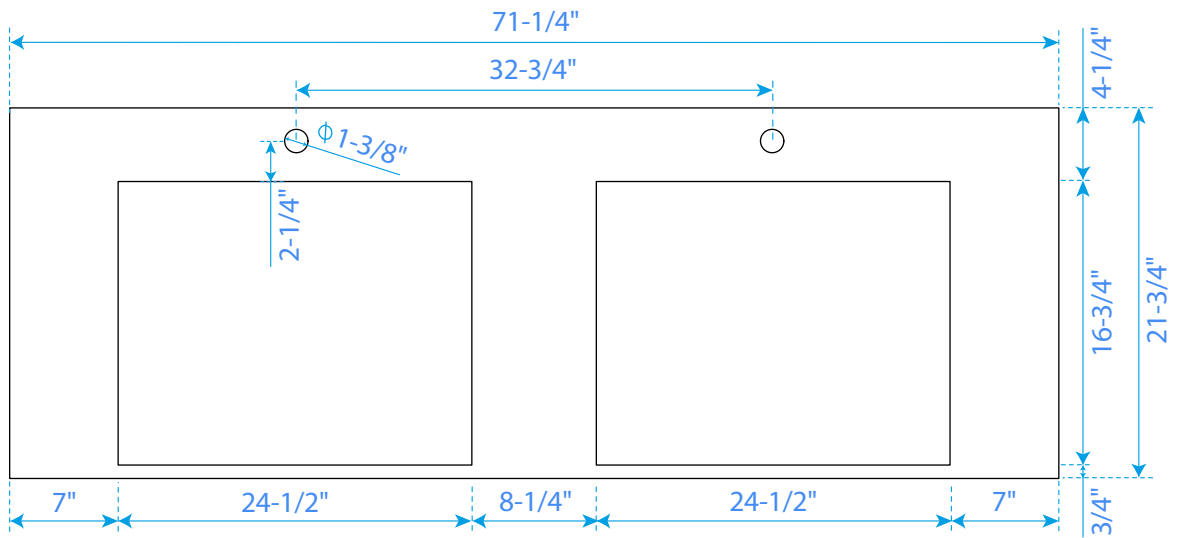

# WYNDHAM COLLECTION

\*Note: All measurements are  $\pm 1/4"$ .

WC-KC4-72-DBL-TOP