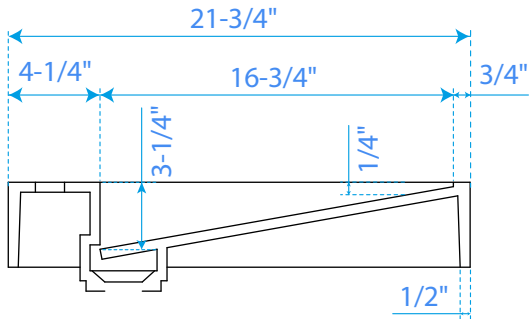

# WYNDHAM COLLECTION

\*Note: All measurements are  $\pm 1/4"$ .

WC-KC4-72-DBL-TOP