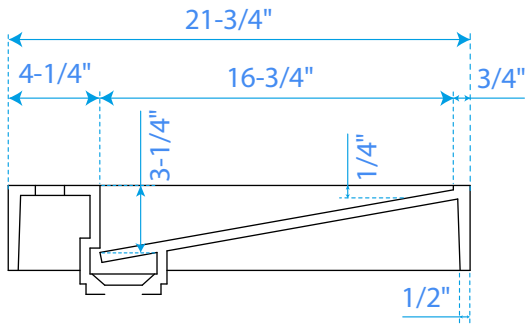

WYNDHAM COLLECTION

*Note: All measurements are $\pm 1/4"$.

WC-KC4-60-DBL-TOP