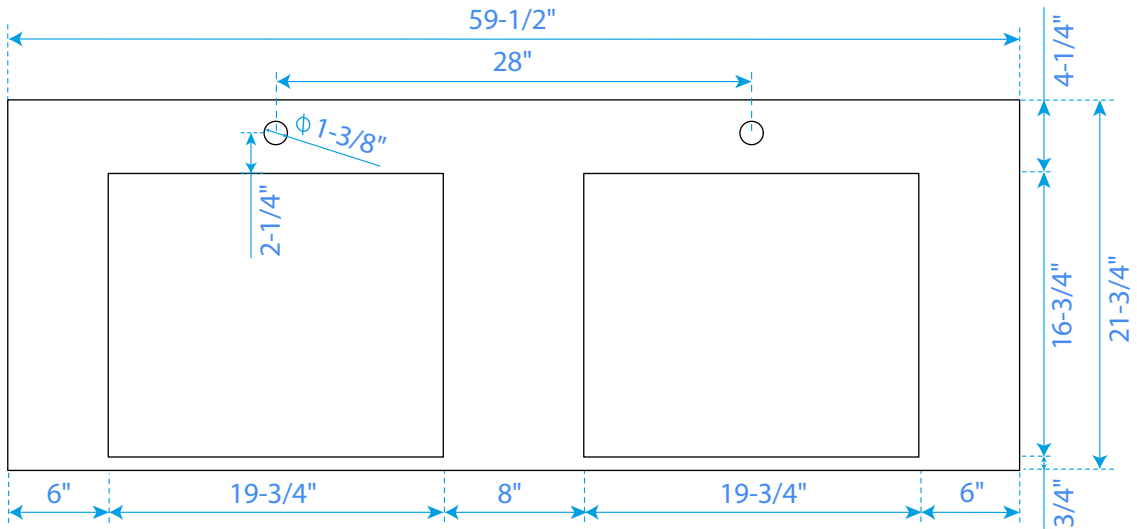

WYNDHAM COLLECTION

*Note: All measurements are $\pm 1/4"$.

WC-KC4-60-DBL-TOP