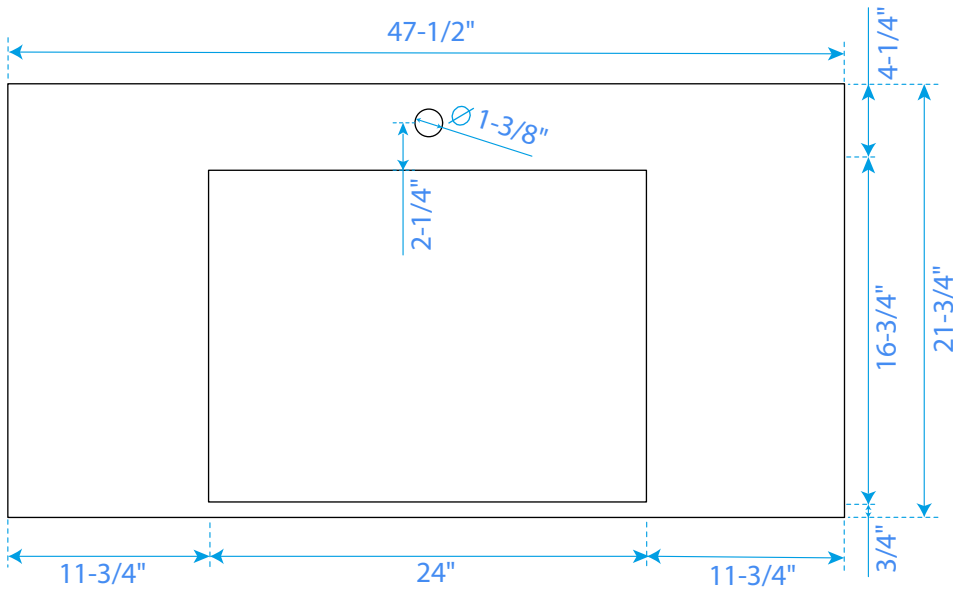

WYNDHAM COLLECTION

*Note: All measurements are $\pm 1/4"$.

WC-KC4-48-SGL-TOP