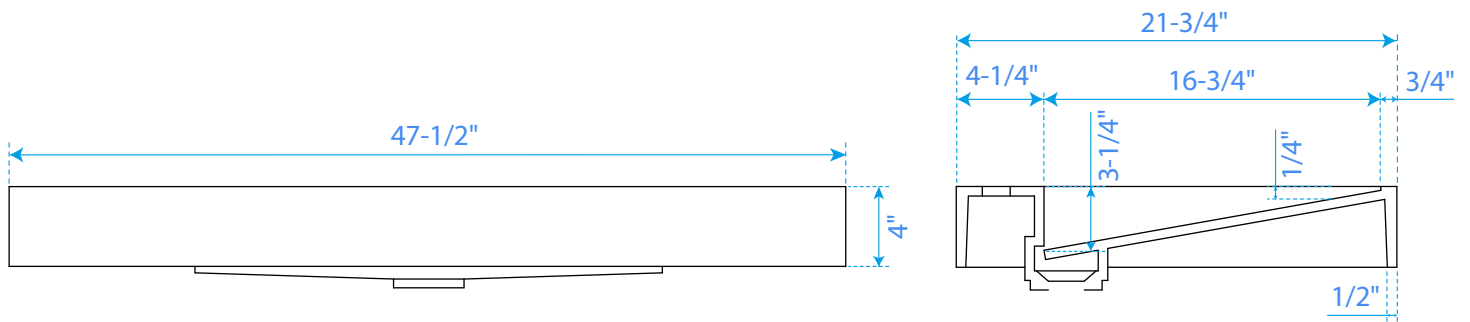

WYNDHAM COLLECTION

*Note: All measurements are $\pm 1/4"$.

WC-KC4-48-SGL-TOP