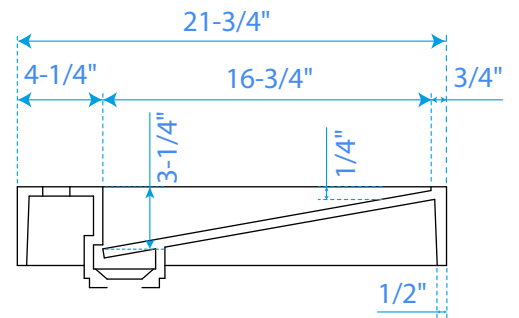

WYNDHAM COLLECTION

*Note: All measurements are $\pm 1/4$ ".

WC-KC4-36-SGL-TOP