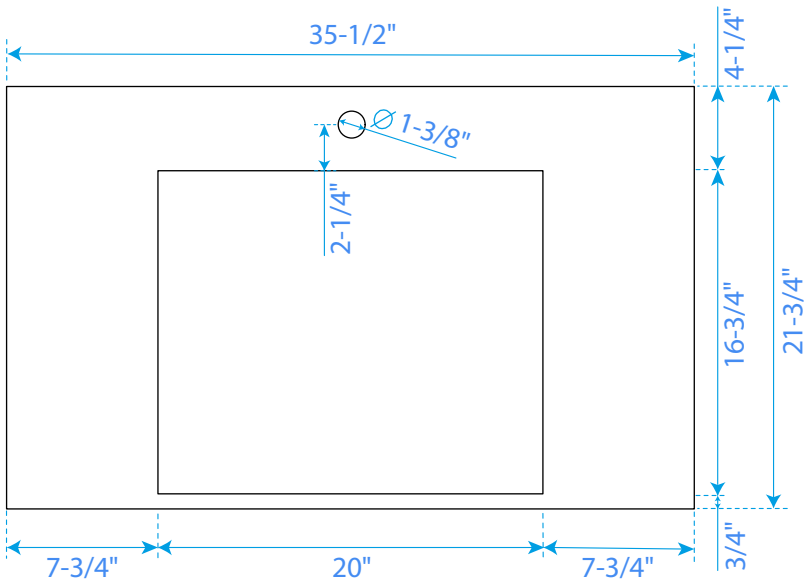

WYNDHAM COLLECTION

*Note: All measurements are $\pm 1/4$ ".

WC-KC4-36-SGL-TOP