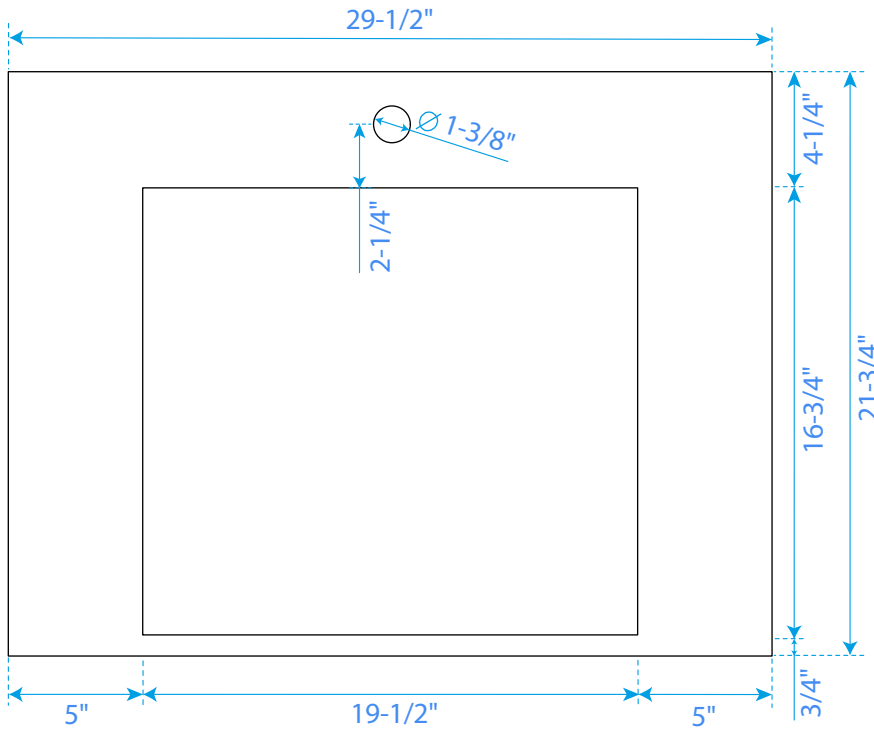

# WYNDHAM COLLECTION

\*Note: All measurements are  $\pm 1/4"$ .

WC-KC4-30-SGL-TOP