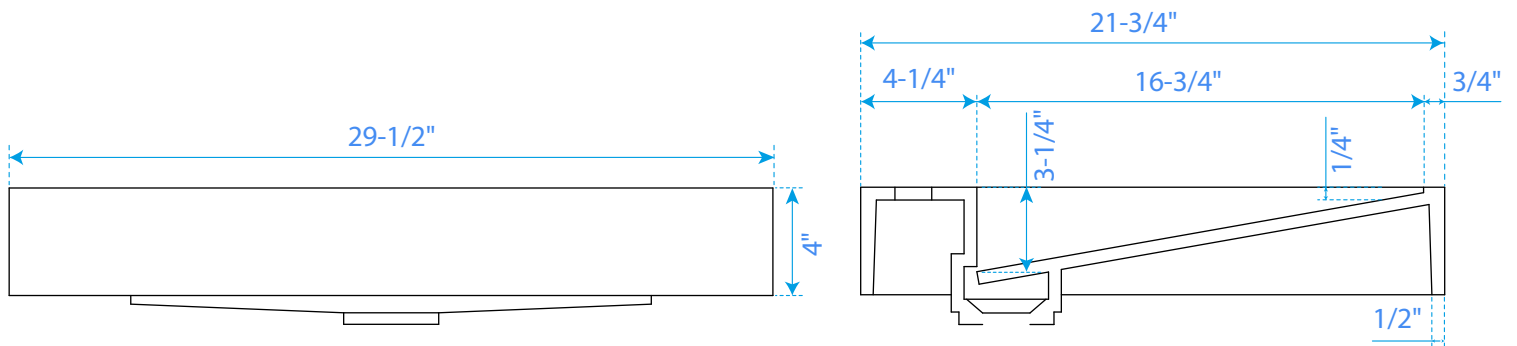

# WYNDHAM COLLECTION

\*Note: All measurements are  $\pm 1/4"$ .

WC-KC4-30-SGL-TOP