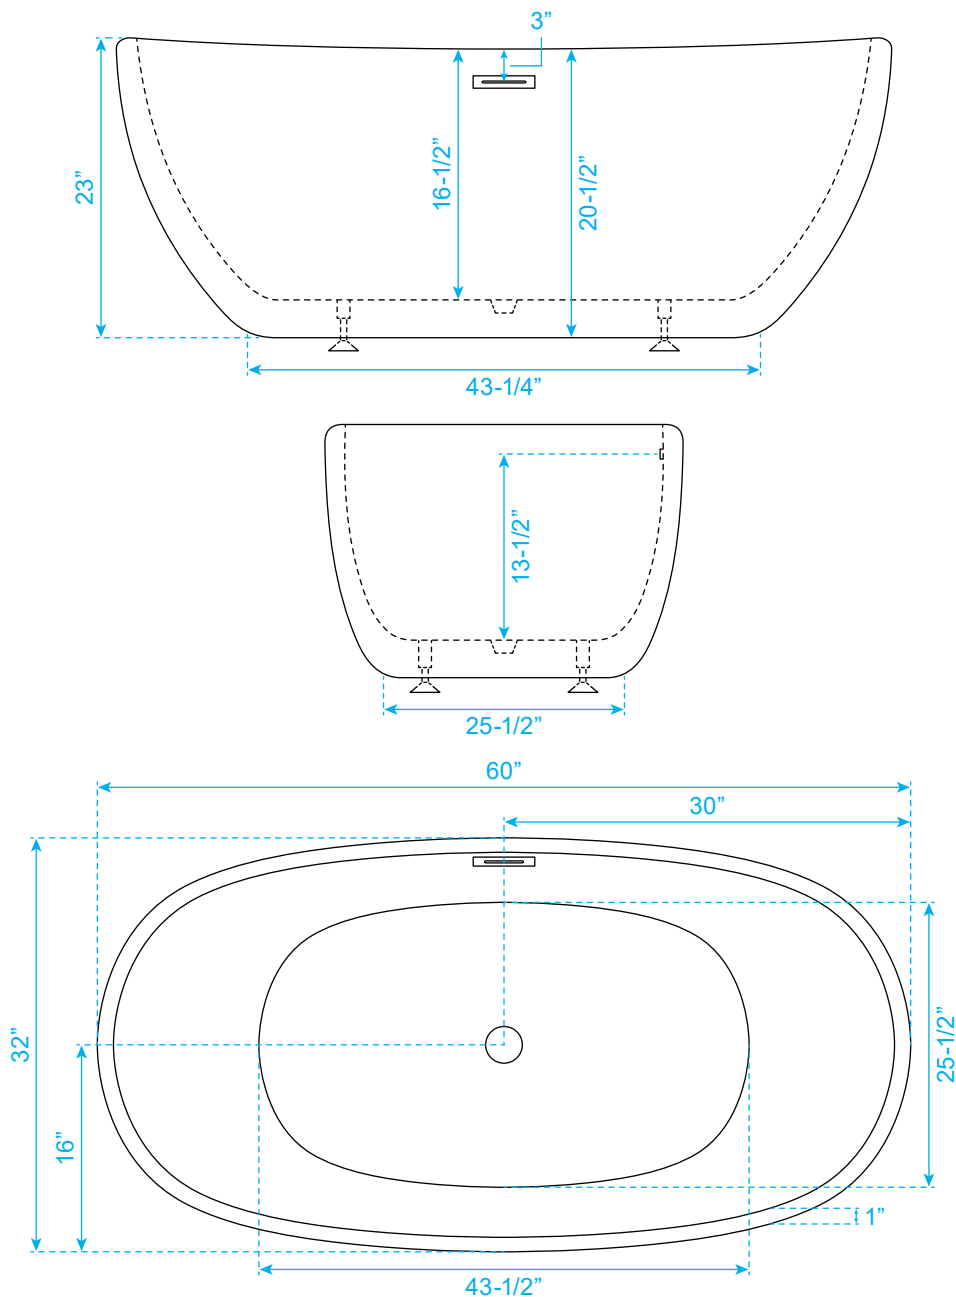

WYNDHAM COLLECTION

Exterior Size - 60"L x 32"W x 23"H
Interior Size - 58"L x 30"W x 16-1/2"H
Depth at Drain - 16-1/2"
Drain To Overflow - 13-1/2"
Maximum Fill - 66 Gallons
Backrest Slope Angle - 21 Degrees
Other Side Slope Angle - 21 Degrees
Note - All Measurements are $\pm 1/2$ "

WC-BTU1014-60