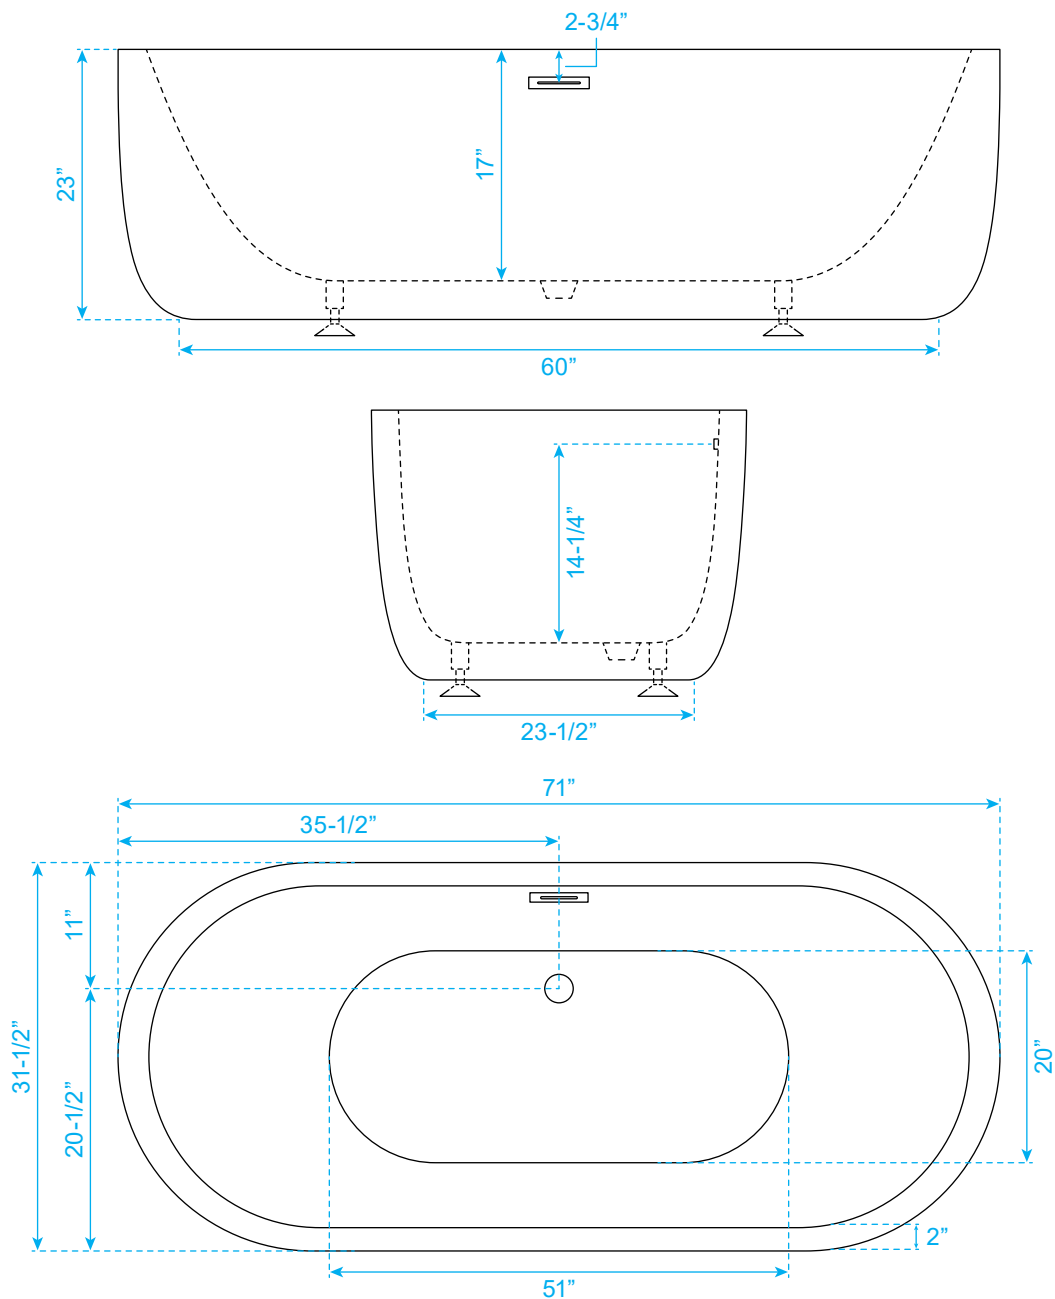

WYNDHAM COLLECTION

Exterior Size - 71"L x 31-1/2"W x 23"H
Interior Size - 67"L x 27-1/2"W x 17"H
Depth at Drain - 17"
Drain To Overflow - 14-1/4"
Maximum Fill - 79 Gallons
Backrest Slope Angle - 23 Degrees
Other Side Slope Angle - 23 Degrees
Note - All Measurements are $\pm 1/2$ "

WC-BTU1013-71