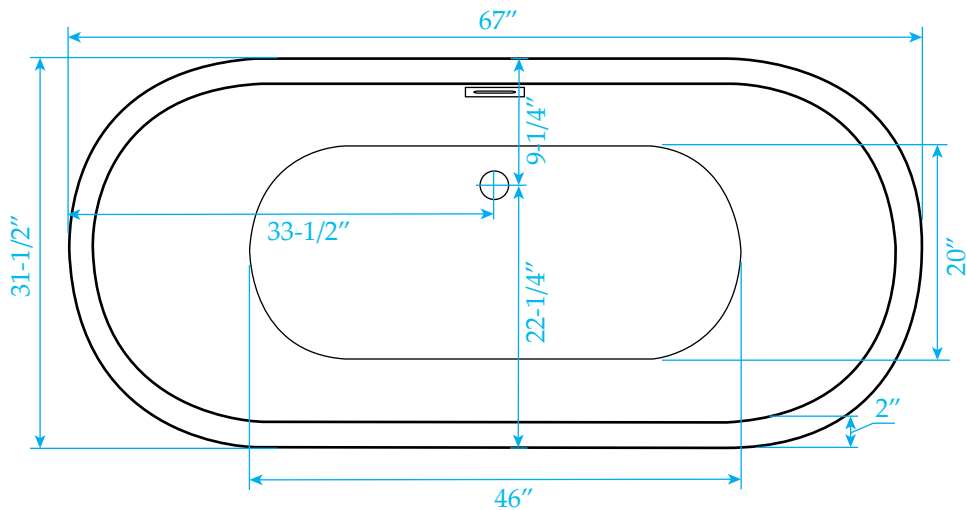

# WYNDHAM COLLECTION

Exterior Size - 67"L x 31-1/2"W x 23"H  
Interior Size - 63"L x 27-1/2"W x 17"H  
Depth at Drain - 17"  
Drain To Overflow - 14-1/4"  
Maximum Fill - 77 Gallons  
Note - All Measurements are  $\pm 1/2$ "

WC-BTU1013-67