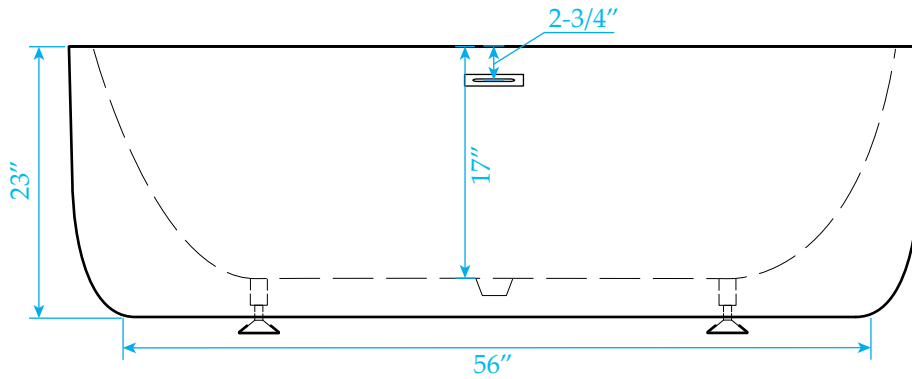

# WYNDHAM COLLECTION

Exterior Size - 67"L x 31-1/2"W x 23"H  
Interior Size - 63"L x 27-1/2"W x 17"H  
Depth at Drain - 17"  
Drain To Overflow - 14-1/4"  
Maximum Fill - 77 Gallons  
Note - All Measurements are  $\pm 1/2$ "

WC-BTU1013-67