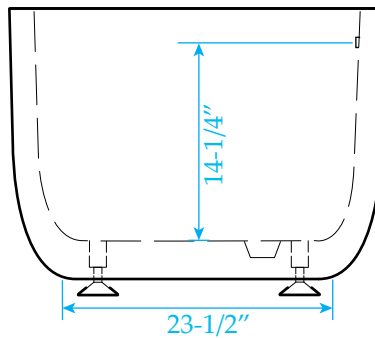

# WYNDHAM COLLECTION

Exterior Size - 67"L x 31-1/2"W x 23"H  
Interior Size - 63"L x 27-1/2"W x 17"H  
Depth at Drain - 17"  
Drain To Overflow - 14-1/4"  
Maximum Fill - 77 Gallons  
Note - All Measurements are  $\pm 1/2$ "