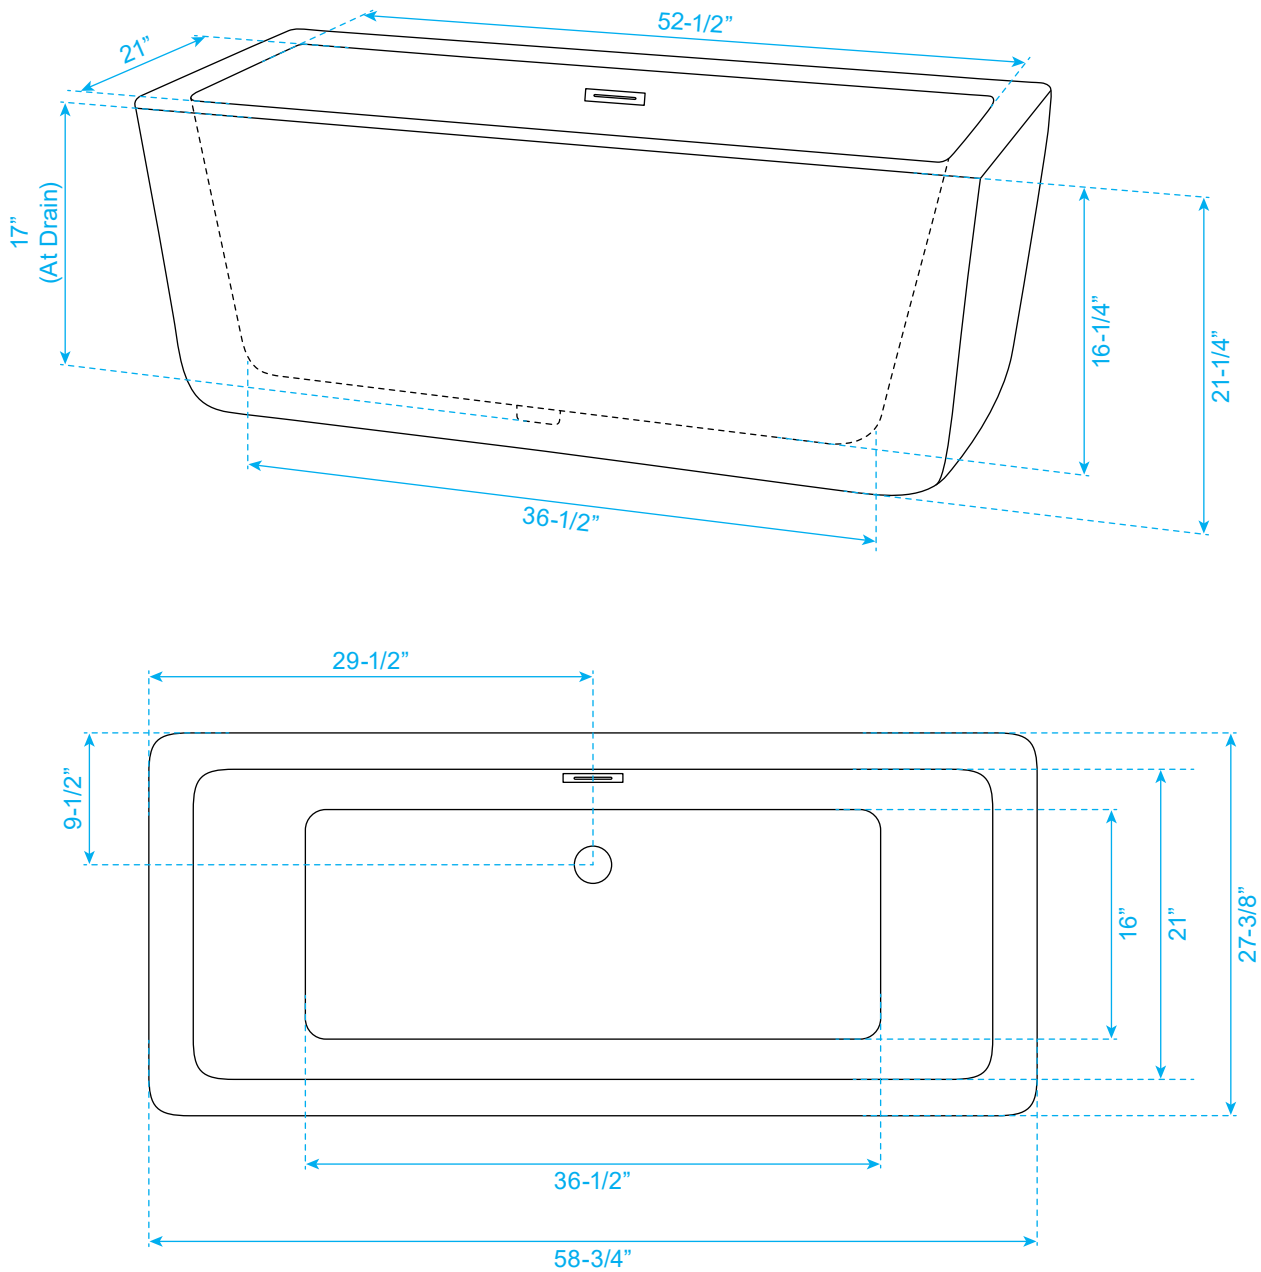

WYNDHAM COLLECTION

Exterior Size - 58-3/4" L x 27-3/8" W x 21-1/4" H
Interior Size - 52-1/2" L x 21" W x 16-1/4" H
Depth at Drain - 17"
Drain To Overflow - 12"
Maximum Fill - 43-1/2 Gallons
Backrest Slope Angle - 27 Degrees
Other Side Slope Angle - 27 Degrees
Note - All Measurements are $\pm 1/2$ "

WC-BTU1005-59