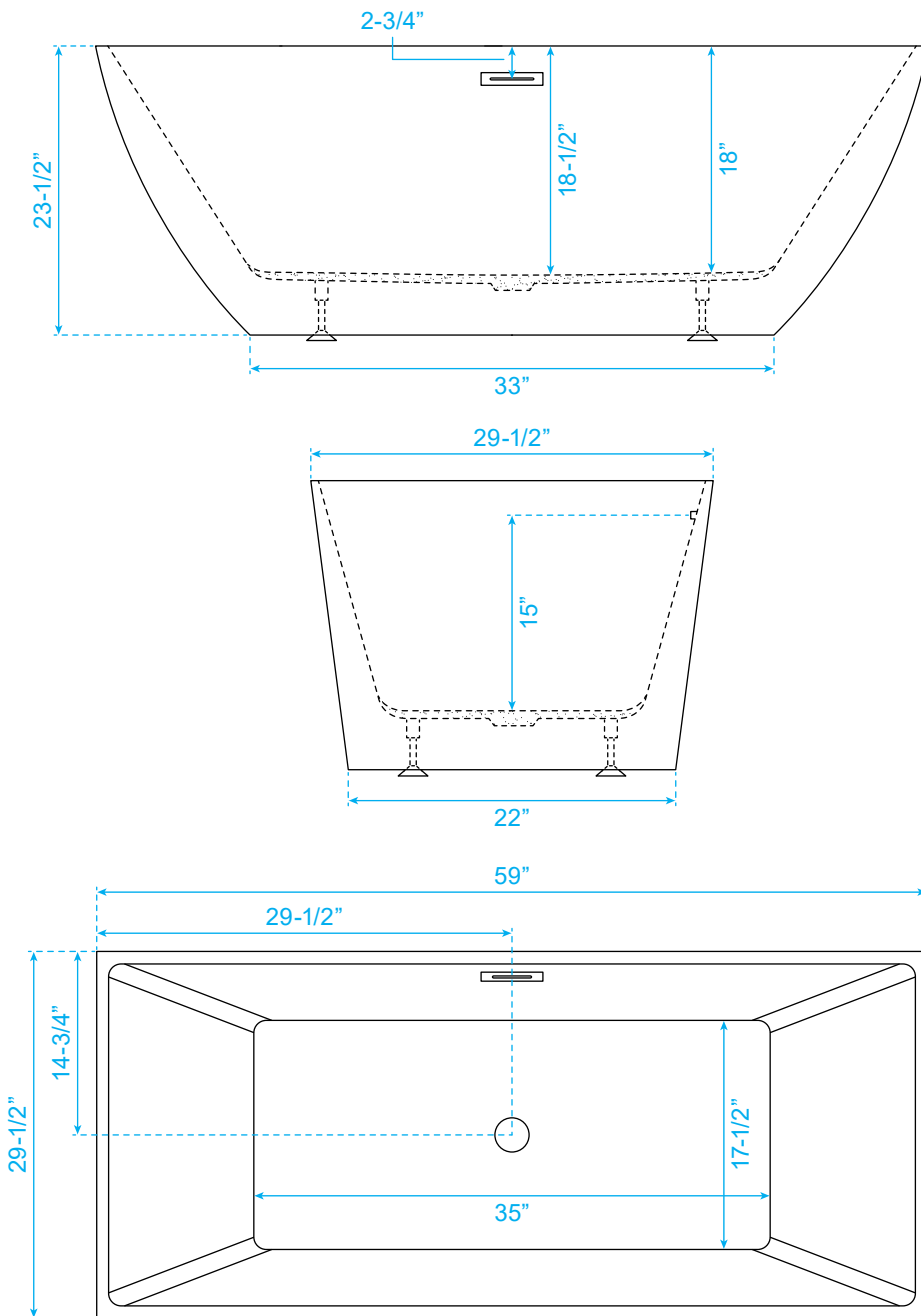

WYNDHAM COLLECTION

Exterior Size - 59"L x 29-1/2"W x 23-1/2"H
Interior Size - 56-1/2"L x 26-1/2"W x 18"H
Depth at Drain - 18-1/2"
Drain To Overflow - 15"
Maximum Fill - 66 Gallons
Backrest Slope Angle - 40 Degrees
Other Side Slope Angle - 40 Degrees
Note - All Measurements are $\pm 1/2$ "

WC-BTM1505-59