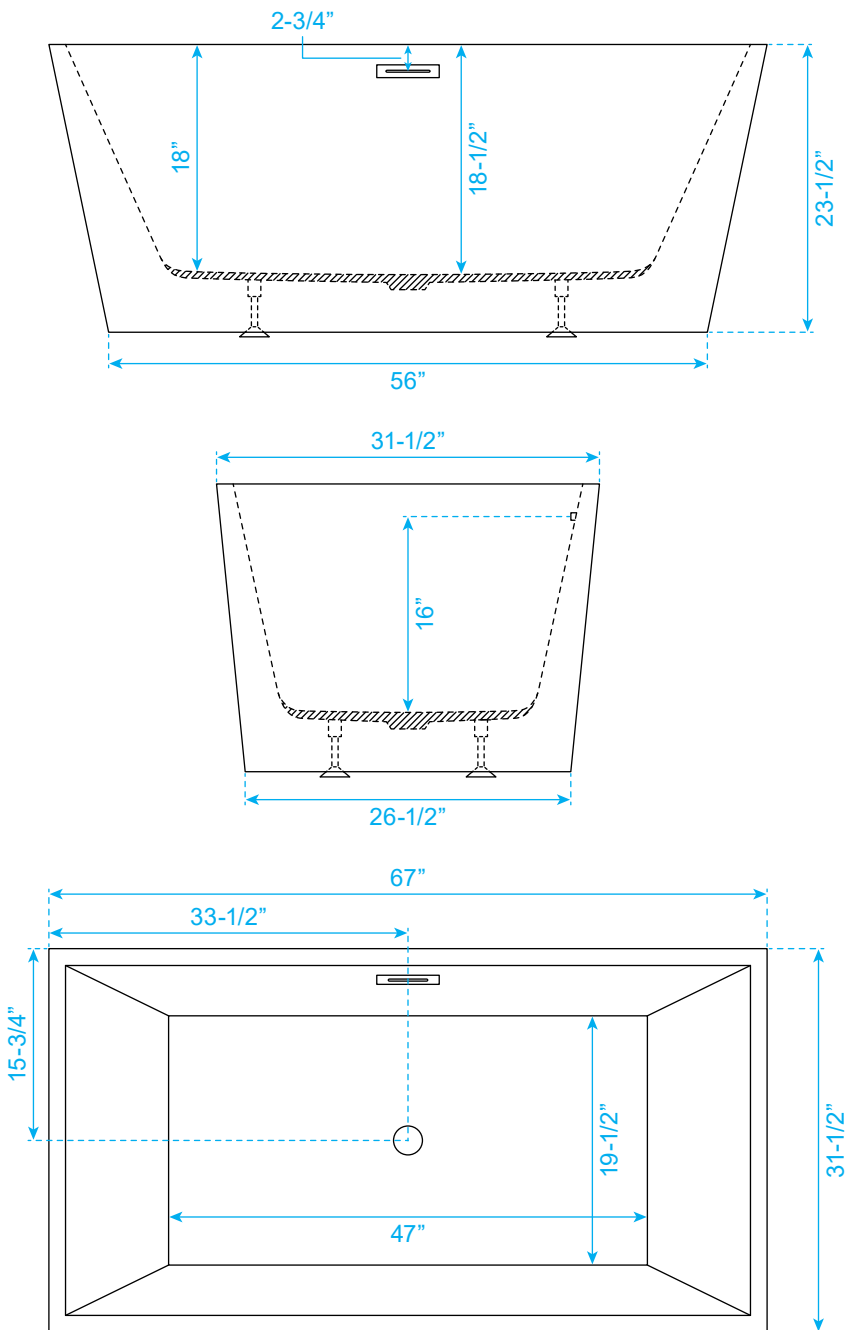

# WYNDHAM COLLECTION

Exterior Size - 67"L x 31-1/2"W x 23-1/2"H  
Interior Size - 64"L x 28-1/2"W x 18"H  
Depth at Drain - 18-1/2"  
Drain To Overflow - 16"  
Maximum Fill - 92 Gallons  
Backrest Slope Angle - 27 Degrees  
Other Side Slope Angle - 27 Degrees  
Note - All Measurements are  $\pm 1/2$ "

WC-BTE1514-67