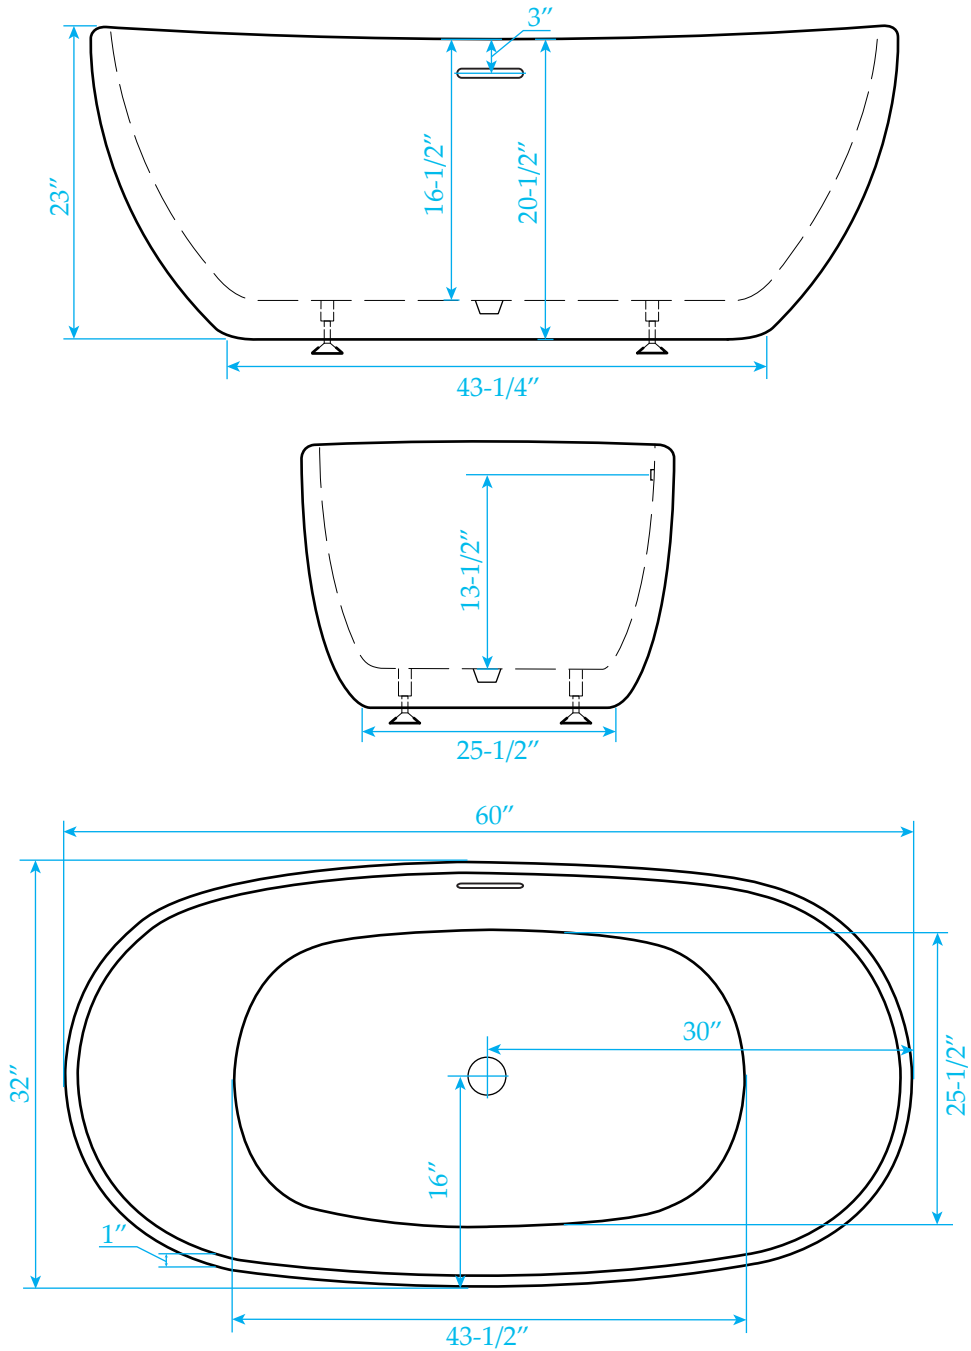

WYNDHAM COLLECTION

Exterior Size - 60"L x 32"W x 23 "H
Interior Size - 58"L x 30"W x 16-1/2"H
Depth at Drain - 16-1/2"
Drain To Overflow - 13-1/2"
Maximum Fill - 66 Gallons
Note - All Measurements are $\pm 1/2$ "

WC-BT1014-60