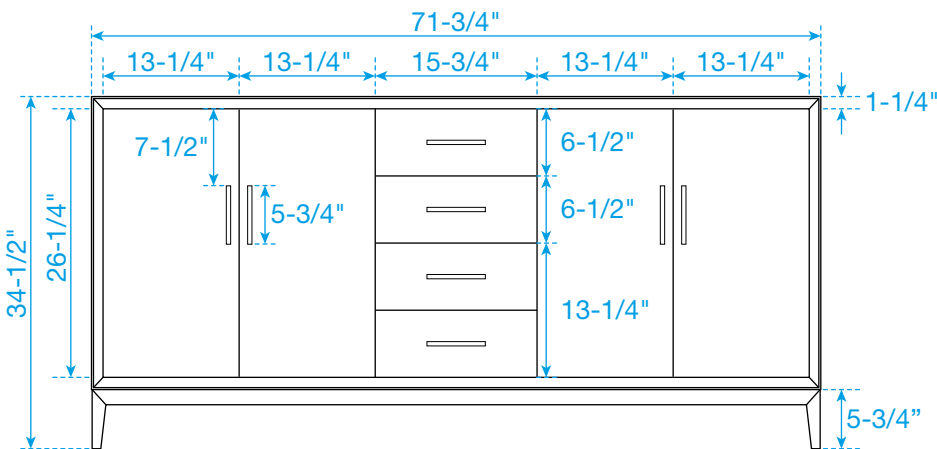

WYNDHAM COLLECTION

TOP VIEW OF VANITY CABINET

*Note: Due to high probability of breakage, the backsplash comes in two pieces, cut from the same piece. All measurements are $\pm 1/4"$.

WC-8181-72-DBL
Quartz