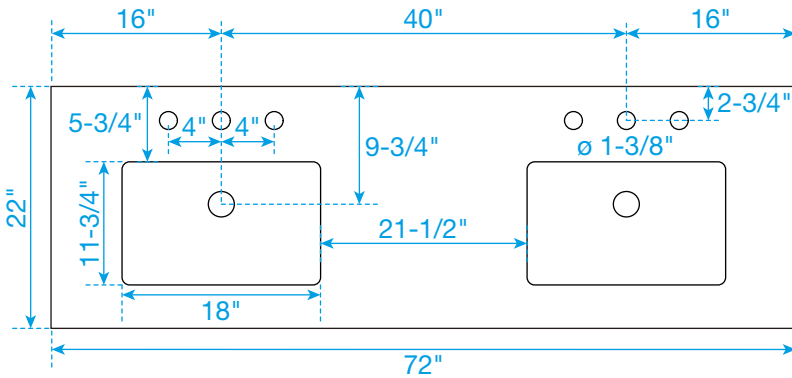

WYNDHAM COLLECTION

TOP VIEW OF VANITY CABINET

*Note: Due to high probability of breakage, the backsplash comes in two pieces, cut from the same piece. All measurements are $\pm 1/4"$.

WC-8181-72-DBL
Quartz