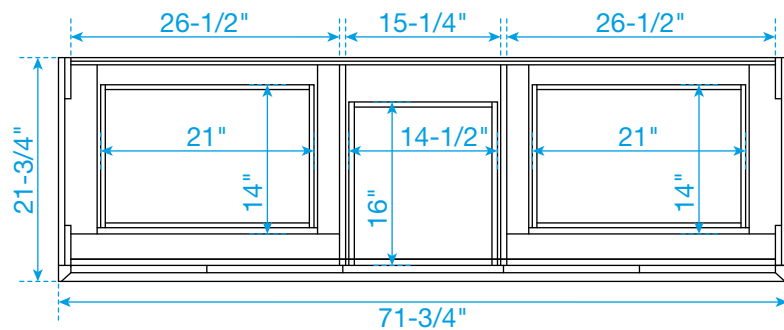

WYNDHAM COLLECTION

TOP VIEW OF VANITY CABINET

*Note: Due to high probability of breakage, the backsplash comes in two pieces, cut from the same piece. All measurements are $\pm 1/4"$.

WC-8181-72-DBL
Quartz