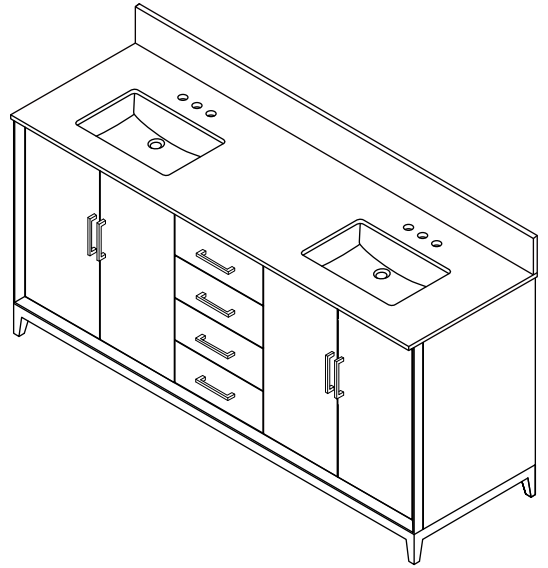

WYNDHAM COLLECTION

TOP VIEW OF VANITY CABINET

*Note: Due to high probability of breakage, the backsplash comes in two pieces, cut from the same piece. All measurements are $\pm 1/4"$.

WC-8181-72-DBL
Quartz