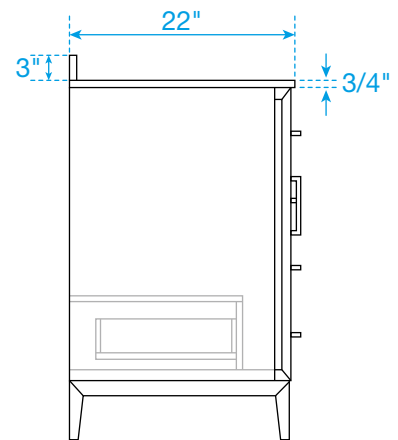

WYNDHAM COLLECTION

TOP VIEW OF VANITY CABINET

*Note: Due to high probability of breakage, the backsplash comes in two pieces, cut from the same piece. All measurements are $\pm 1/4"$.

WC-8181-72-DBL
Quartz