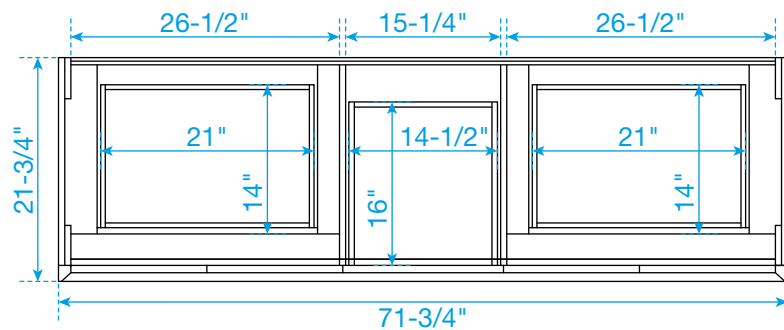

WYNDHAM COLLECTION

TOP VIEW OF VANITY CABINET

*Note: Due to high probability of breakage, the backsplash comes in two pieces, cut from the same piece. All measurements are $\pm 1/4$ ".

WC-8181-72-DBL
Quartz