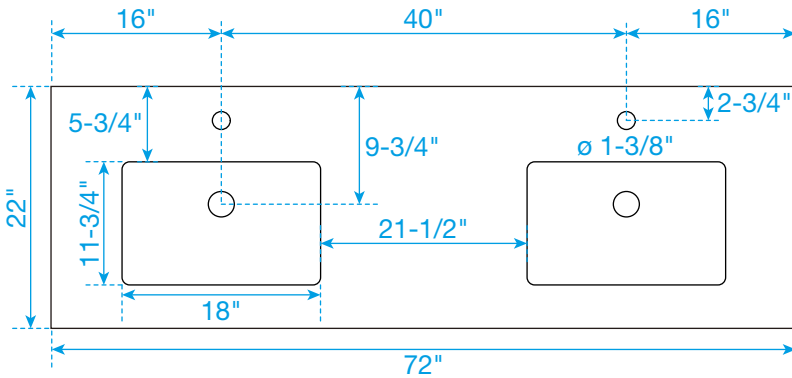

WYNDHAM COLLECTION

TOP VIEW OF VANITY CABINET

*Note: Due to high probability of breakage, the backsplash comes in two pieces, cut from the same piece. All measurements are $\pm 1/4$ ".

WC-8181-72-DBL
Quartz