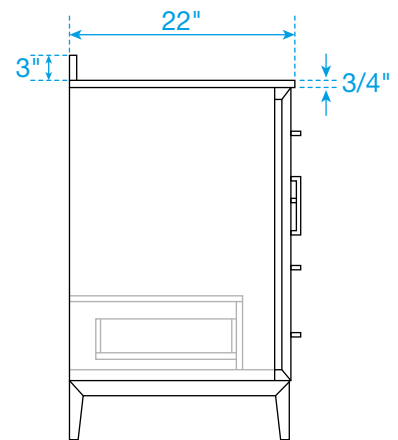

WYNDHAM COLLECTION

TOP VIEW OF VANITY CABINET

*Note: Due to high probability of breakage, the backsplash comes in two pieces, cut from the same piece. All measurements are $\pm 1/4$ ".

WC-8181-72-DBL
Quartz