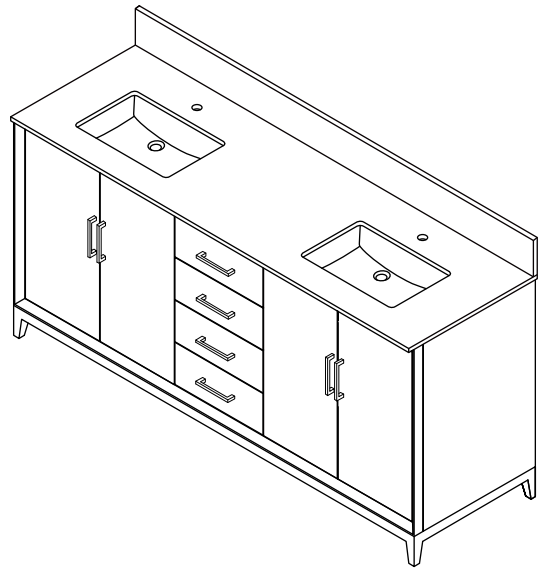

WYNDHAM COLLECTION

TOP VIEW OF VANITY CABINET

*Note: Due to high probability of breakage, the backsplash comes in two pieces, cut from the same piece. All measurements are $\pm 1/4$ ".

WC-8181-72-DBL
Quartz