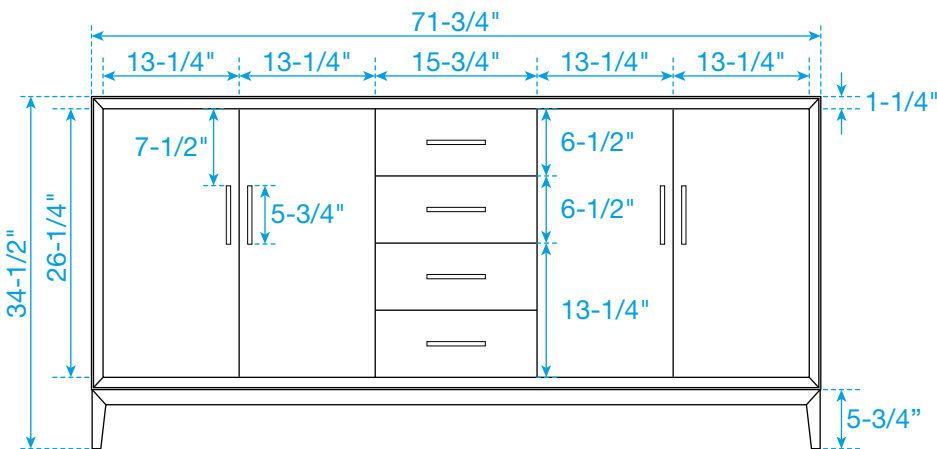

WYNDHAM COLLECTION

TOP VIEW OF VANITY CABINET

*Note: Due to high probability of breakage, the backsplash comes in two pieces, cut from the same piece. All measurements are $\pm 1/4$ ".

WC-8181-72-DBL
Quartz