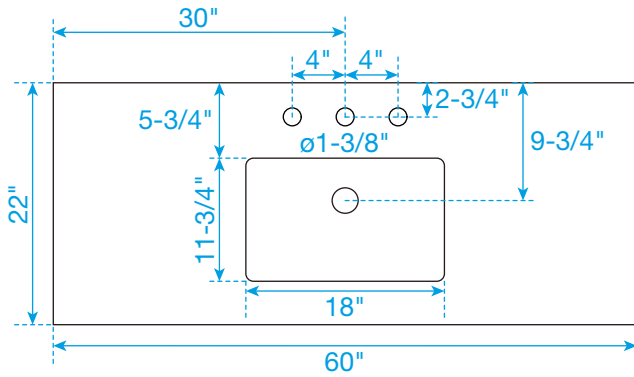

WYNDHAM COLLECTION

TOP VIEW OF VANITY CABINET

*Note: Due to high probability of breakage, the backsplash comes in two pieces, cut from the same piece. All measurements are $\pm 1/4"$.

WC-8181-60-SGL Quartz