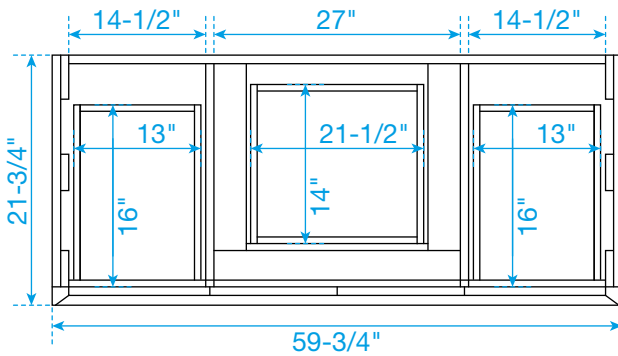

WYNDHAM COLLECTION

TOP VIEW OF VANITY CABINET

*Note: Due to high probability of breakage, the backsplash comes in two pieces, cut from the same piece. All measurements are $\pm 1/4"$.

WC-8181-60-SGL Quartz