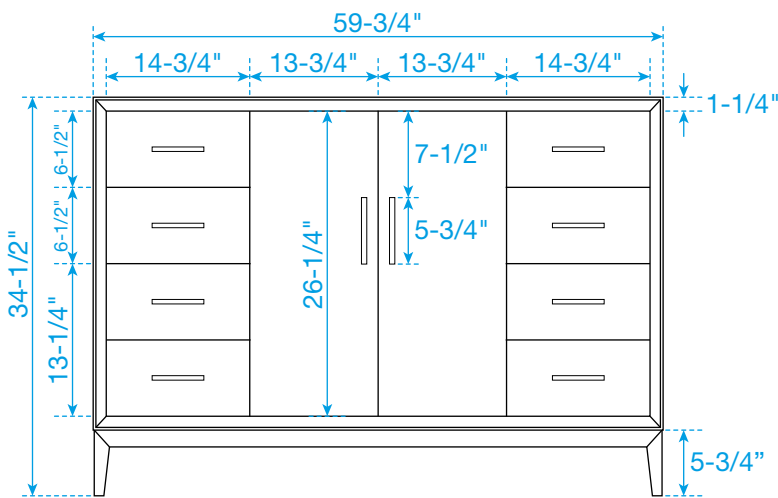

WYNDHAM COLLECTION

TOP VIEW OF VANITY CABINET

*Note: Due to high probability of breakage, the backsplash comes in two pieces, cut from the same piece. All measurements are $\pm 1/4"$.

WC-8181-60-SGL Quartz