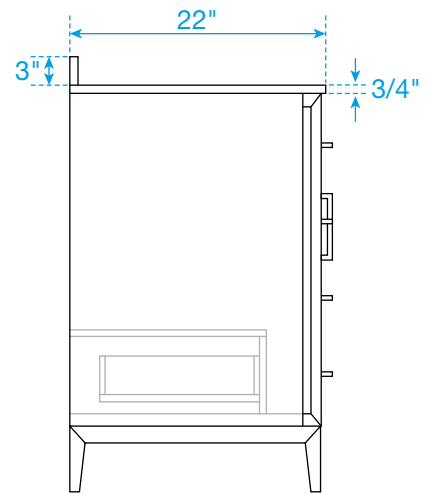

WYNDHAM COLLECTION

TOP VIEW OF VANITY CABINET

*Note: Due to high probability of breakage, the backsplash comes in two pieces, cut from the same piece. All measurements are $\pm 1/4"$.

WC-8181-60-SGL Quartz