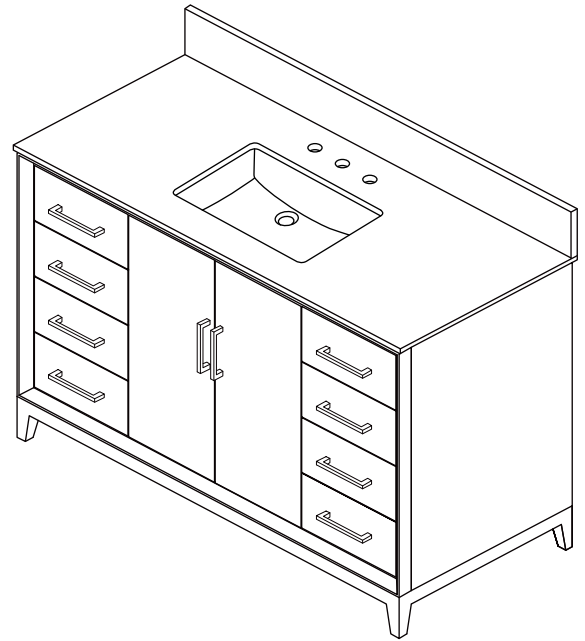

WYNDHAM COLLECTION

TOP VIEW OF VANITY CABINET

*Note: Due to high probability of breakage, the backsplash comes in two pieces, cut from the same piece. All measurements are $\pm 1/4"$.

WC-8181-60-SGL Quartz