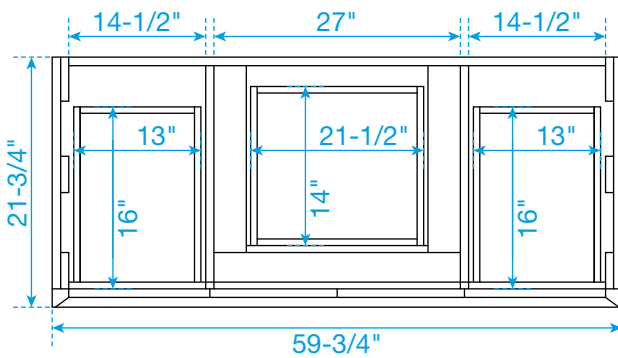

WYNDHAM COLLECTION

TOP VIEW OF VANITY CABINET

*Note: Due to high probability of breakage, the backsplash comes in two pieces, cut from the same piece. All measurements are $\pm 1/4"$.

WC-8181-60-SGL
Quartz