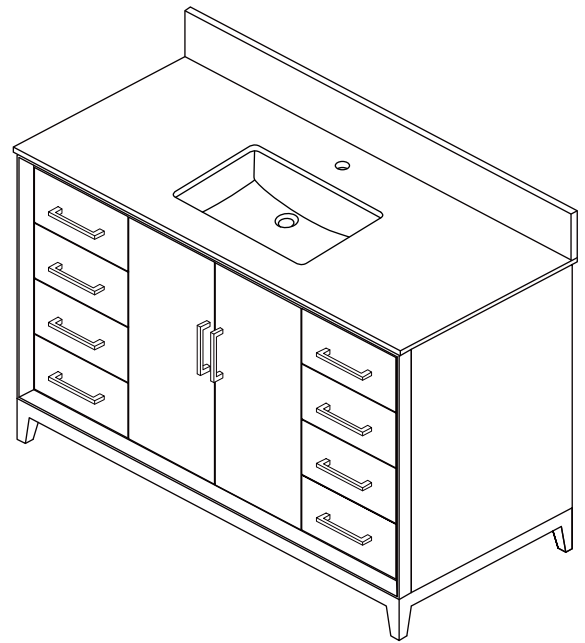

WYNDHAM COLLECTION

TOP VIEW OF VANITY CABINET

*Note: Due to high probability of breakage, the backsplash comes in two pieces, cut from the same piece. All measurements are $\pm 1/4"$.

WC-8181-60-SGL
Quartz