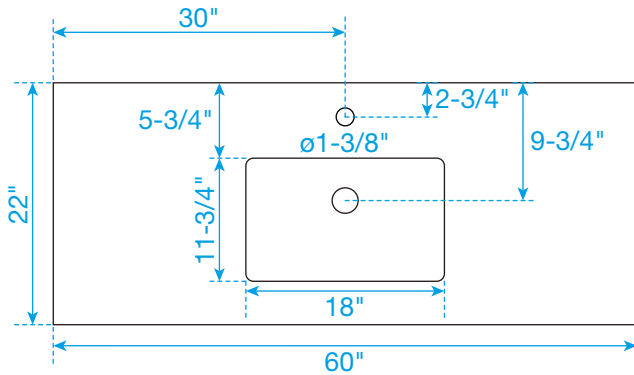

WYNDHAM COLLECTION

TOP VIEW OF VANITY CABINET

*Note: Due to high probability of breakage, the backsplash comes in two pieces, cut from the same piece. All measurements are $\pm 1/4"$.

WC-8181-60-SGL
Quartz