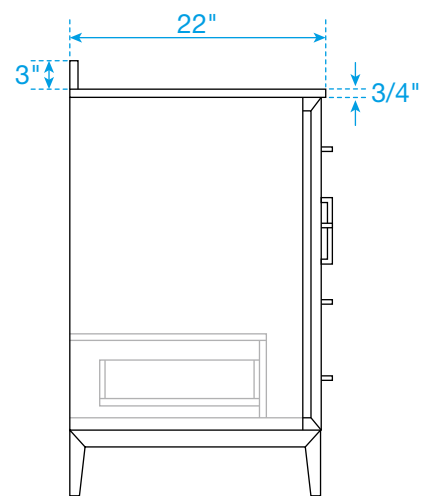

WYNDHAM COLLECTION

TOP VIEW OF VANITY CABINET

*Note: Due to high probability of breakage, the backsplash comes in two pieces, cut from the same piece. All measurements are $\pm 1/4"$.

WC-8181-60-SGL
Quartz