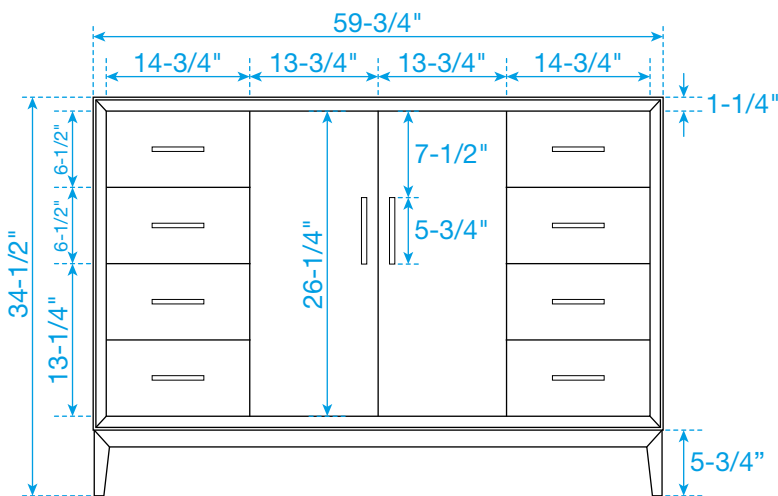

WYNDHAM COLLECTION

TOP VIEW OF VANITY CABINET

*Note: Due to high probability of breakage, the backsplash comes in two pieces, cut from the same piece. All measurements are $\pm 1/4"$.

WC-8181-60-SGL
Quartz