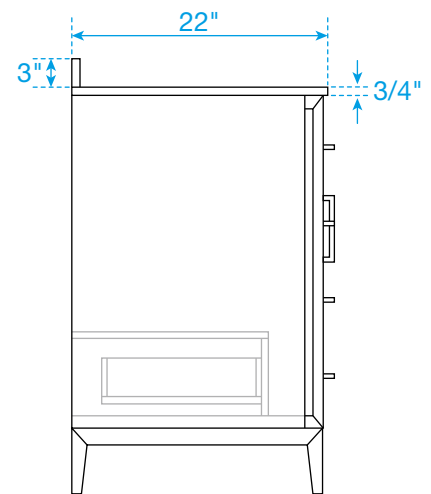

WYNDHAM COLLECTION

TOP VIEW OF VANITY CABINET

*Note: All measurements are $\pm 1/4$ ".

WC-8181-48-SGL Quartz