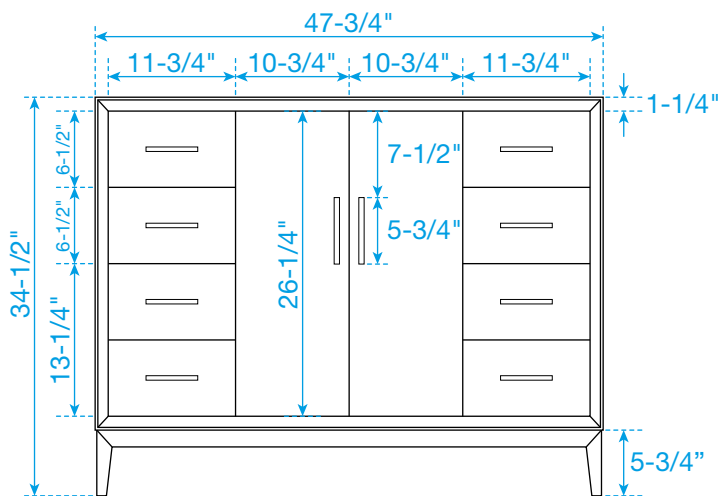

WYNDHAM COLLECTION

TOP VIEW OF VANITY CABINET

*Note: All measurements are $\pm 1/4$ ".

WC-8181-48-SGL Quartz