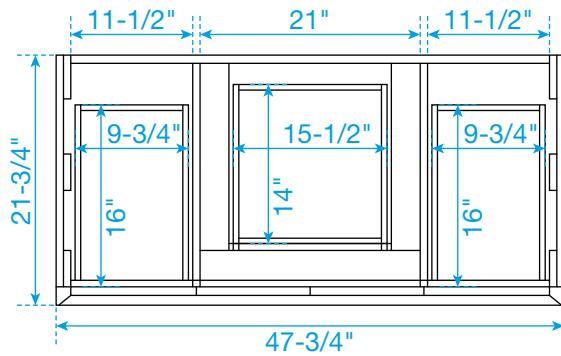

WYNDHAM COLLECTION

TOP VIEW OF VANITY CABINET

*Note: All measurements are $\pm 1/4$ ".

WC-8181-48-SGL Quartz