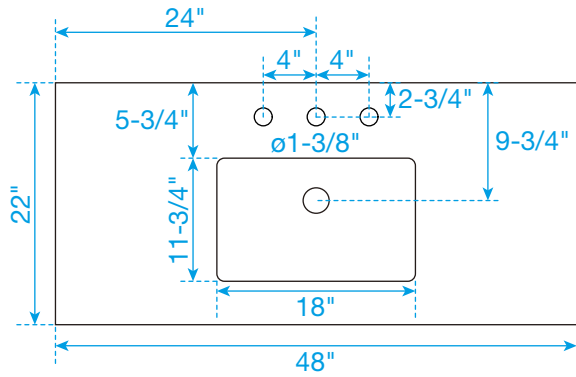

WYNDHAM COLLECTION

TOP VIEW OF VANITY CABINET

*Note: All measurements are $\pm 1/4$ ".

WC-8181-48-SGL Quartz