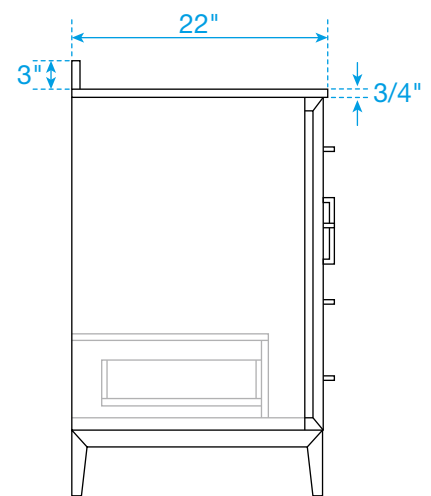

WYNDHAM COLLECTION

TOP VIEW OF VANITY CABINET

*Note: All measurements are $\pm 1/4$ ".

WC-8181-48-SGL Quartz