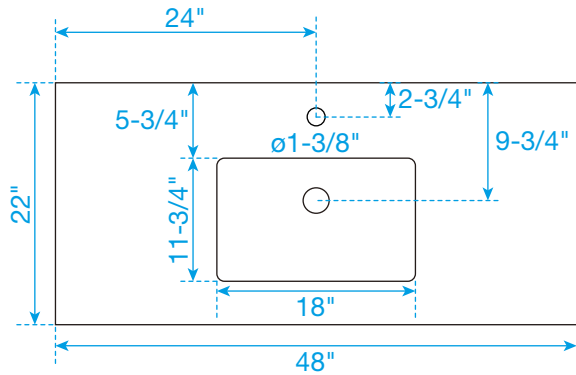

WYNDHAM COLLECTION

TOP VIEW OF VANITY CABINET

*Note: All measurements are $\pm 1/4$ ".

WC-8181-48-SGL Quartz