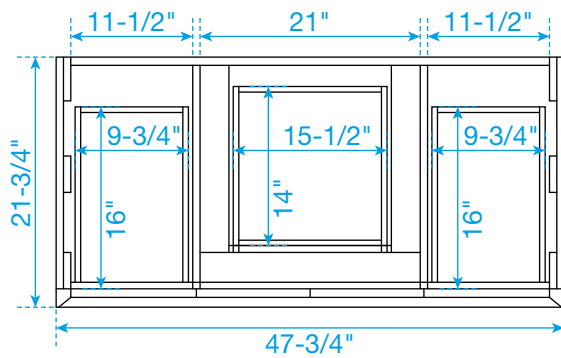

WYNDHAM COLLECTION

TOP VIEW OF VANITY CABINET

*Note: All measurements are $\pm 1/4$ ".

WC-8181-48-SGL Quartz