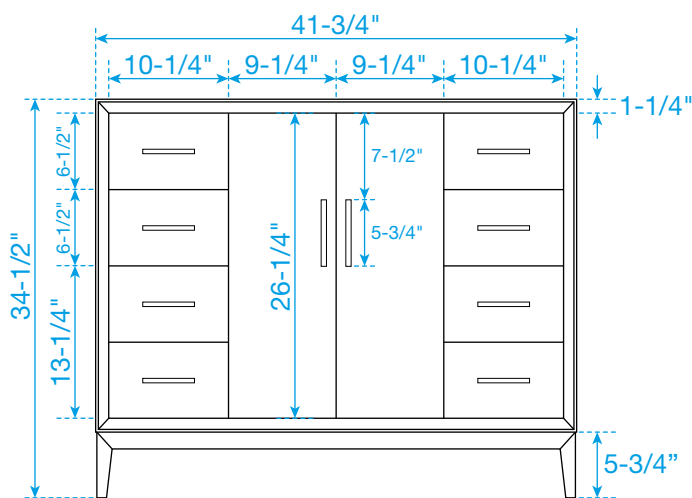

WYNDHAM COLLECTION

TOP VIEW OF VANITY CABINET

*Note: All measurements are $\pm 1/4$ ".

WC-8181-42-SGL Quartz