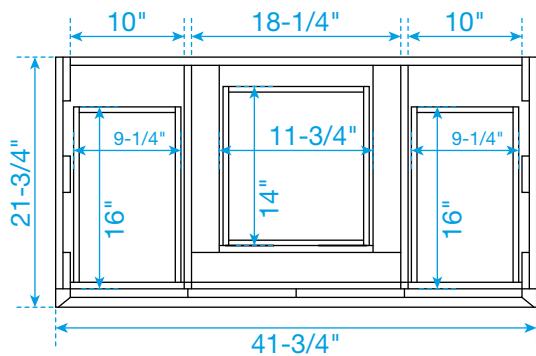

WYNDHAM COLLECTION

TOP VIEW OF VANITY CABINET

*Note: All measurements are $\pm 1/4$ ".

WC-8181-42-SGL Quartz