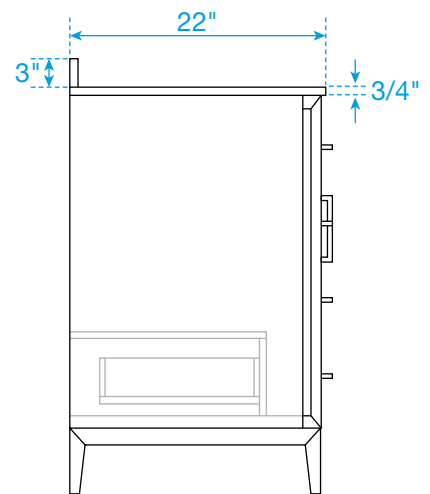

WYNDHAM COLLECTION

TOP VIEW OF VANITY CABINET

*Note: All measurements are $\pm 1/4$ ".

WC-8181-42-SGL Quartz