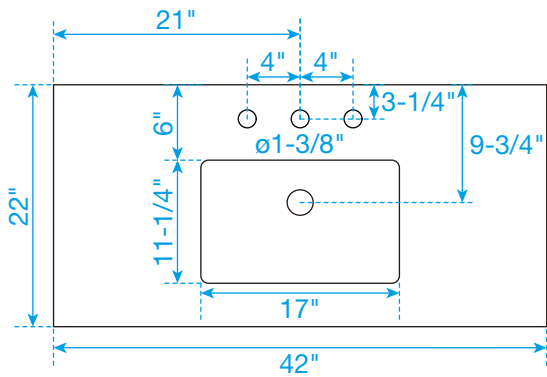

WYNDHAM COLLECTION

TOP VIEW OF VANITY CABINET

*Note: All measurements are $\pm 1/4$ ".

WC-8181-42-SGL Quartz