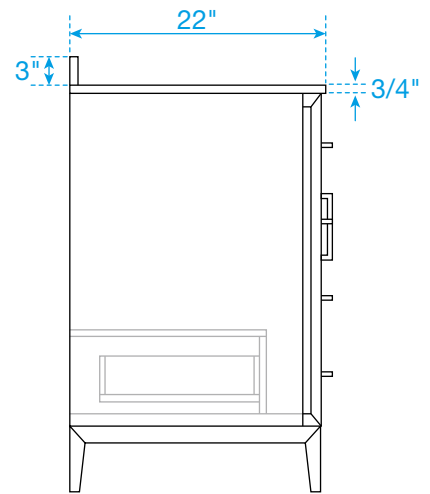

WYNDHAM COLLECTION

TOP VIEW OF VANITY CABINET

*Note: All measurements are $\pm 1/4"$.

WC-8181-42-SGL Quartz