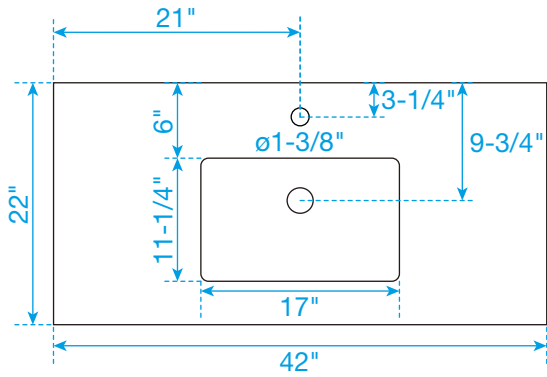

WYNDHAM COLLECTION

TOP VIEW OF VANITY CABINET

*Note: All measurements are $\pm 1/4"$.

WC-8181-42-SGL Quartz