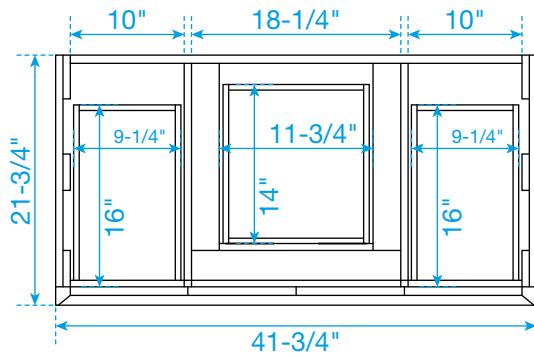

WYNDHAM COLLECTION

TOP VIEW OF VANITY CABINET

*Note: All measurements are $\pm 1/4"$.

WC-8181-42-SGL Quartz