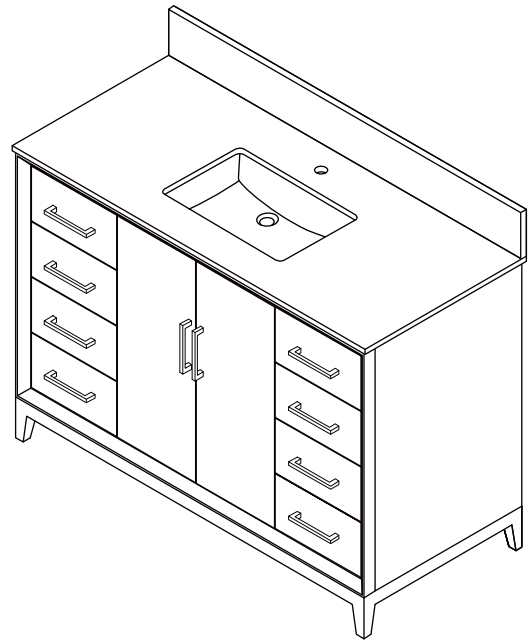

WYNDHAM COLLECTION

TOP VIEW OF VANITY CABINET

*Note: All measurements are $\pm 1/4"$.

WC-8181-42-SGL Quartz