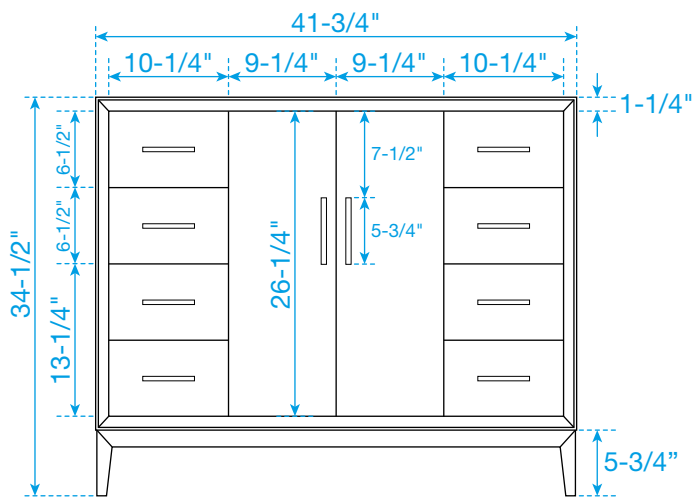

WYNDHAM COLLECTION

TOP VIEW OF VANITY CABINET

*Note: All measurements are $\pm 1/4"$.

WC-8181-42-SGL Quartz