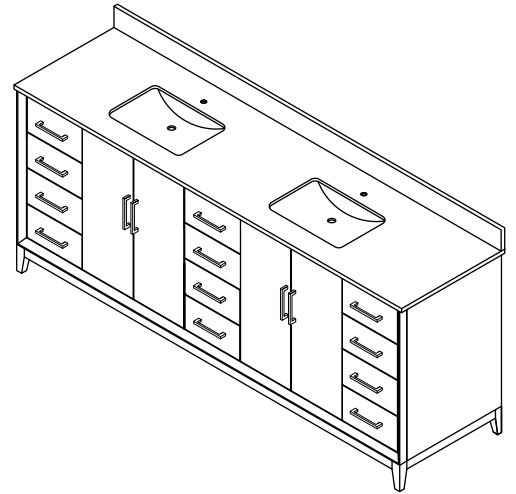

# WYNDHAM COLLECTION

TOP VIEW OF VANITY CABINET

\*Note: Due to high probability of breakage, the backsplash comes in two pieces, cut from the same piece. All measurements are  $\pm 1/4"$ .

WC-7575-84-DBL