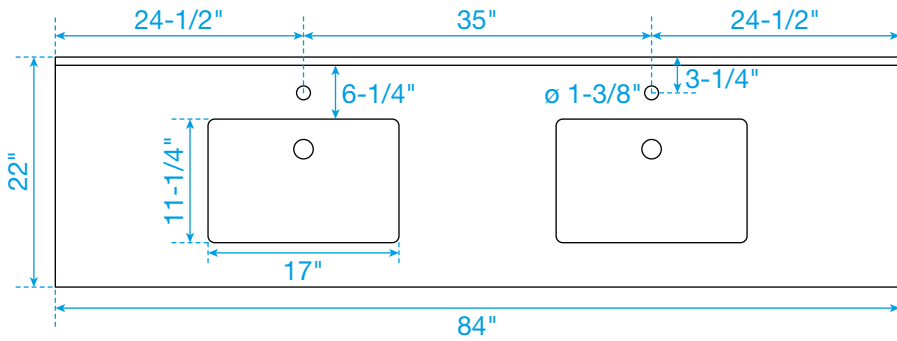

# WYNDHAM COLLECTION

TOP VIEW OF VANITY CABINET

\*Note: Due to high probability of breakage, the backsplash comes in two pieces, cut from the same piece. All measurements are  $\pm 1/4"$ .

WC-7575-84-DBL