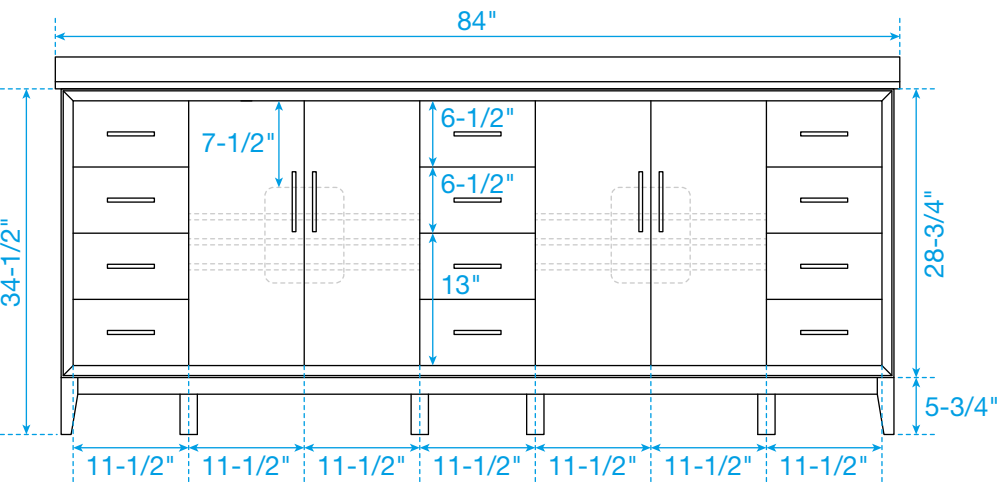

# WYNDHAM COLLECTION

TOP VIEW OF VANITY CABINET

\*Note: Due to high probability of breakage, the backsplash comes in two pieces, cut from the same piece. All measurements are  $\pm 1/4"$ .

WC-7575-84-DBL