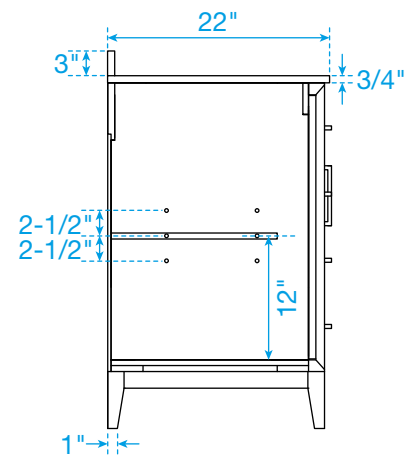

# WYNDHAM COLLECTION

TOP VIEW OF VANITY CABINET

\*Note: Due to high probability of breakage, the backsplash comes in two pieces, cut from the same piece. All measurements are  $\pm 1/4"$ .

WC-7575-84-DBL