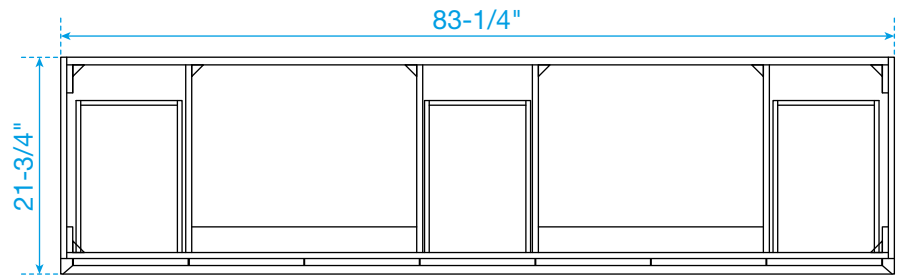

# WYNDHAM COLLECTION

TOP VIEW OF VANITY CABINET

\*Note: Due to high probability of breakage, the backsplash comes in two pieces, cut from the same piece. All measurements are  $\pm 1/4"$ .

WC-7575-84-DBL