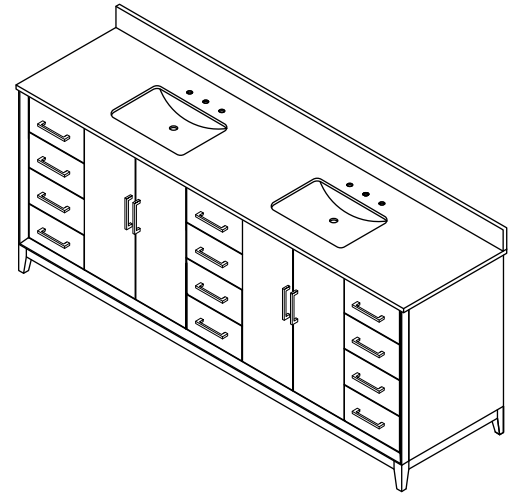

WYNDHAM COLLECTION

TOP VIEW OF VANITY CABINET

*Note: Due to high probability of breakage, the backsplash comes in two pieces, cut from the same piece. All measurements are $\pm 1/4"$.

WC-7575-84-DBL
Quartz