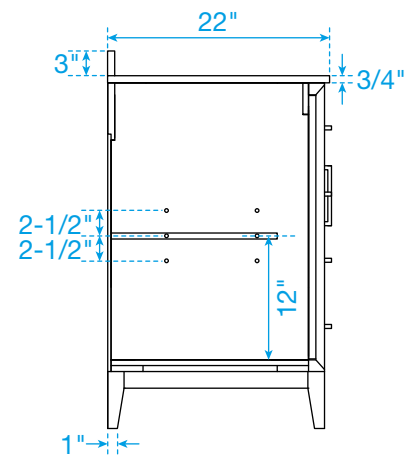

WYNDHAM COLLECTION

TOP VIEW OF VANITY CABINET

*Note: Due to high probability of breakage, the backsplash comes in two pieces, cut from the same piece. All measurements are $\pm 1/4"$.

WC-7575-84-DBL
Quartz