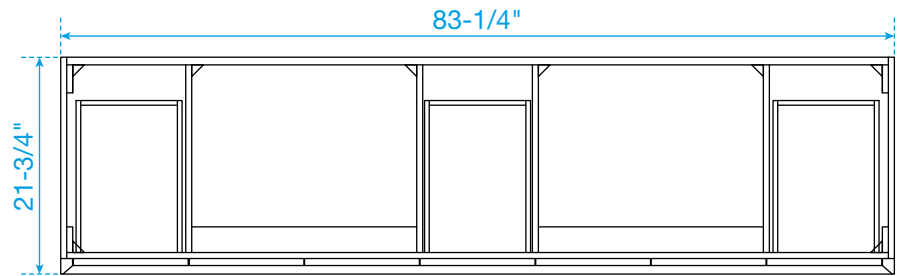

WYNDHAM COLLECTION

TOP VIEW OF VANITY CABINET

*Note: Due to high probability of breakage, the backsplash comes in two pieces, cut from the same piece. All measurements are $\pm 1/4"$.

WC-7575-84-DBL
Quartz