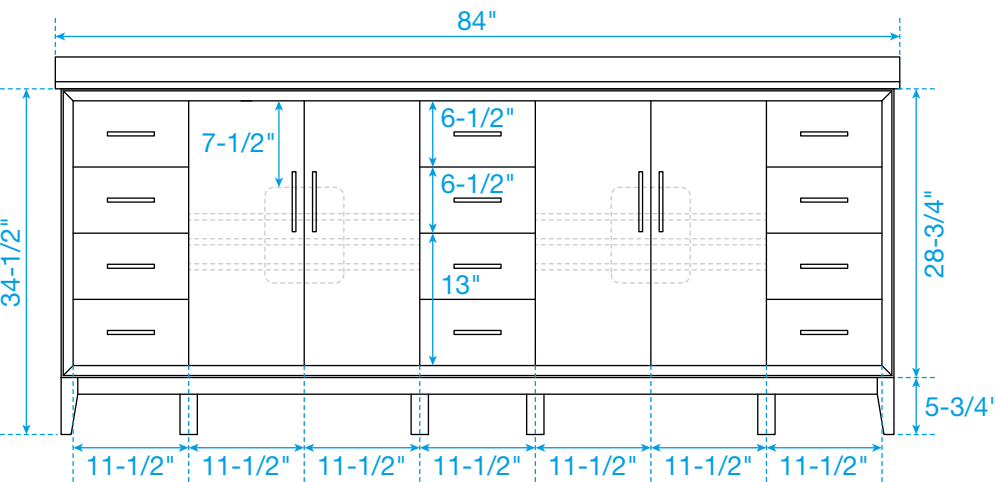

WYNDHAM COLLECTION

TOP VIEW OF VANITY CABINET

*Note: Due to high probability of breakage, the backsplash comes in two pieces, cut from the same piece. All measurements are $\pm 1/4"$.

WC-7575-84-DBL
Quartz