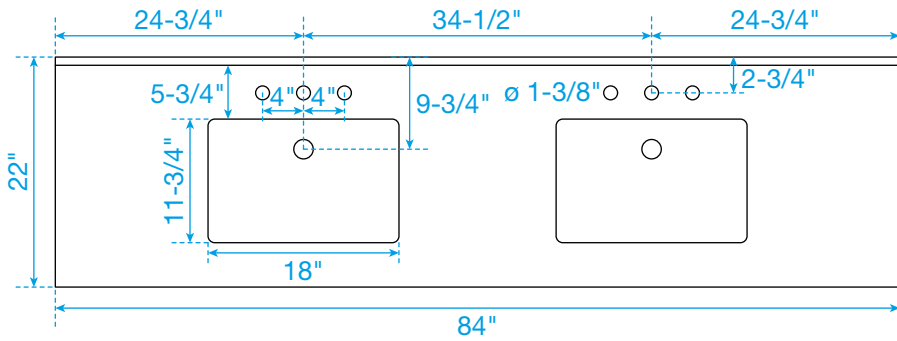

WYNDHAM COLLECTION

TOP VIEW OF VANITY CABINET

*Note: Due to high probability of breakage, the backsplash comes in two pieces, cut from the same piece. All measurements are $\pm 1/4"$.

WC-7575-84-DBL
Quartz