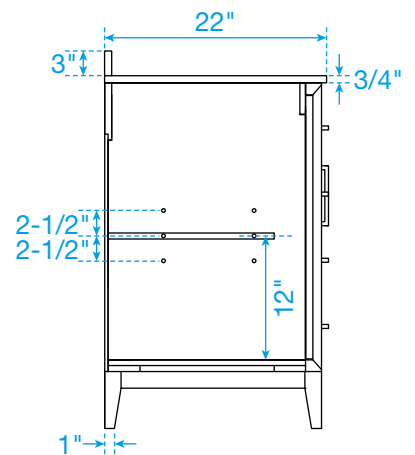

# WYNDHAM COLLECTION

TOP VIEW OF VANITY CABINET

\*Note: Due to high probability of breakage, the backsplash comes in two pieces, cut from the same piece. All measurements are  $\pm 1/4"$ .

WC-7575-84-DBL  
Quartz