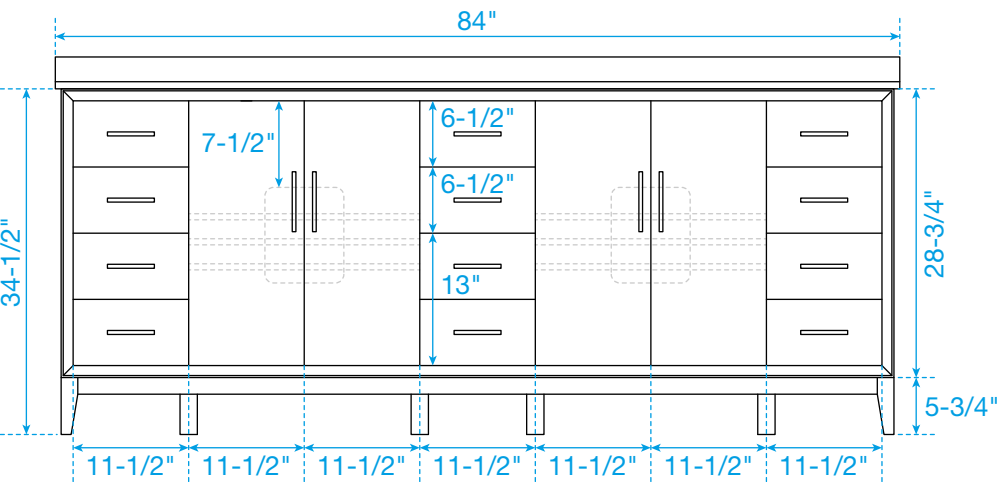

# WYNDHAM COLLECTION

TOP VIEW OF VANITY CABINET

\*Note: Due to high probability of breakage, the backsplash comes in two pieces, cut from the same piece. All measurements are  $\pm 1/4"$ .

WC-7575-84-DBL  
Quartz