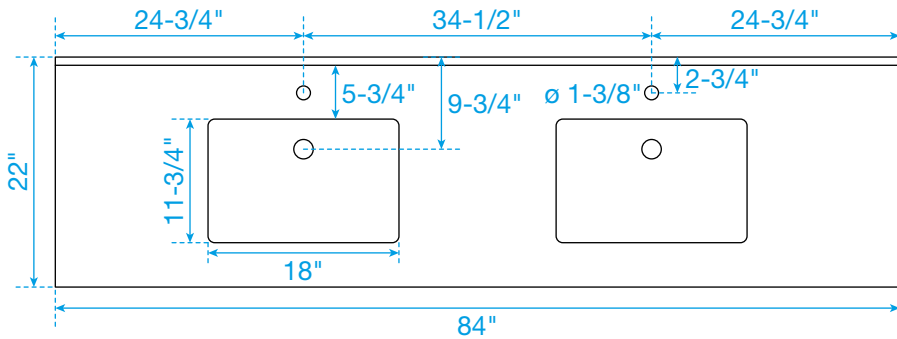

# WYNDHAM COLLECTION

TOP VIEW OF VANITY CABINET

\*Note: Due to high probability of breakage, the backsplash comes in two pieces, cut from the same piece. All measurements are  $\pm 1/4"$ .

WC-7575-84-DBL  
Quartz