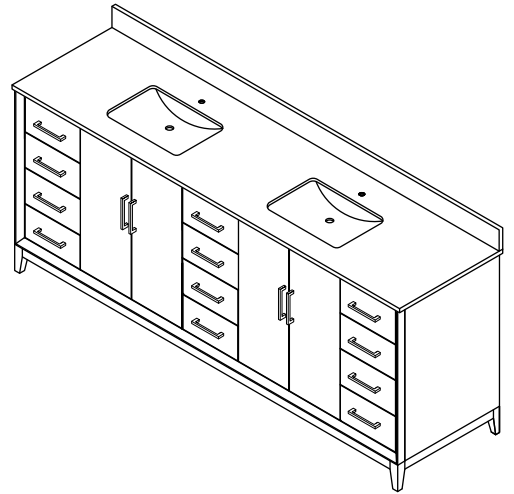

# WYNDHAM COLLECTION

TOP VIEW OF VANITY CABINET

\*Note: Due to high probability of breakage, the backsplash comes in two pieces, cut from the same piece. All measurements are  $\pm 1/4"$ .

WC-7575-84-DBL  
Quartz