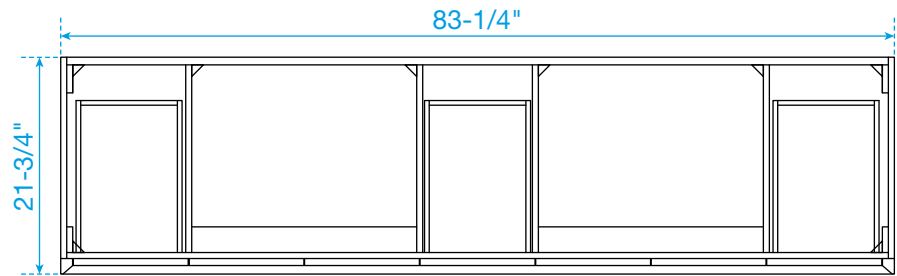

# WYNDHAM COLLECTION

TOP VIEW OF VANITY CABINET

\*Note: Due to high probability of breakage, the backsplash comes in two pieces, cut from the same piece. All measurements are  $\pm 1/4"$ .

WC-7575-84-DBL  
Quartz