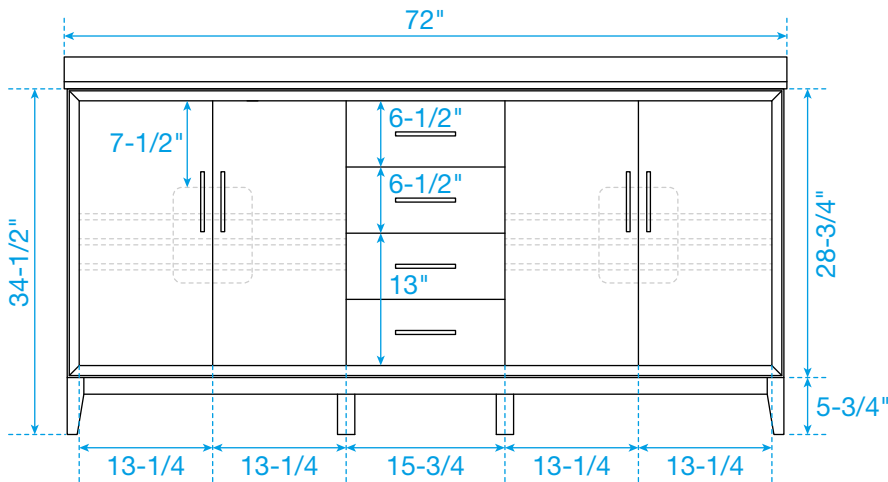

WYNDHAM COLLECTION

TOP VIEW OF VANITY CABINET

*Note: Due to high probability of breakage, the backsplash comes in two pieces, cut from the same piece. All measurements are $\pm 1/4"$.

WC-7575-72-DBL
Quartz