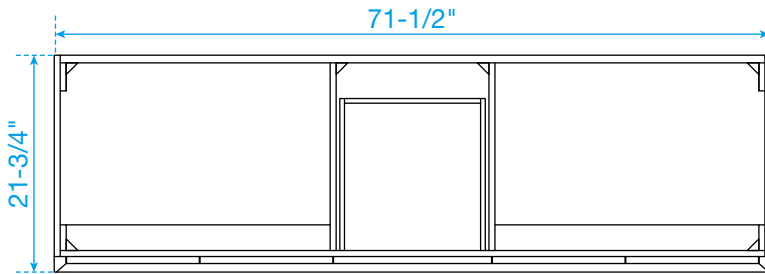

WYNDHAM COLLECTION

TOP VIEW OF VANITY CABINET

*Note: Due to high probability of breakage, the backsplash comes in two pieces, cut from the same piece. All measurements are $\pm 1/4"$.

WC-7575-72-DBL
Quartz