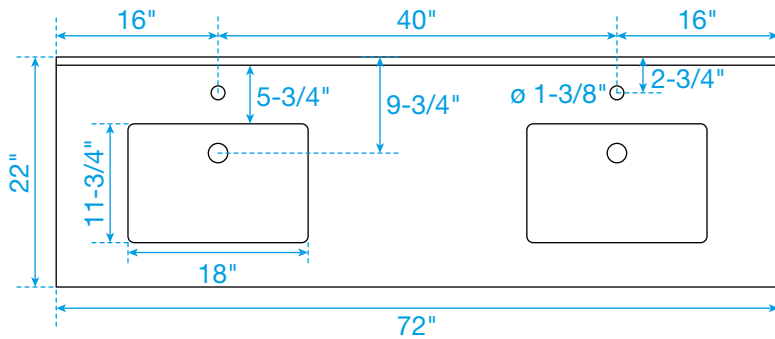

WYNDHAM COLLECTION

TOP VIEW OF VANITY CABINET

*Note: Due to high probability of breakage, the backsplash comes in two pieces, cut from the same piece. All measurements are $\pm 1/4"$.

WC-7575-72-DBL
Quartz