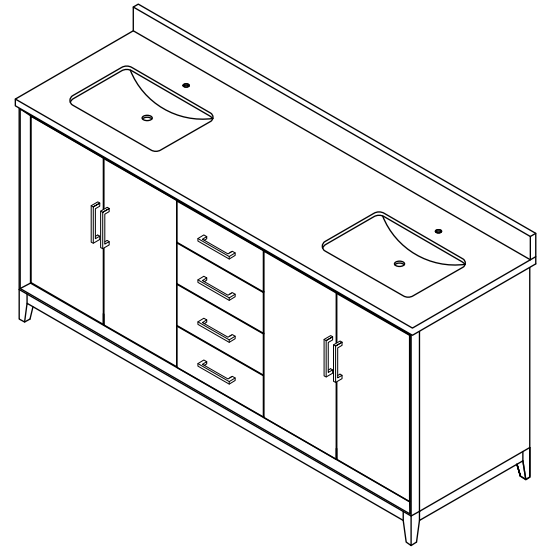

WYNDHAM COLLECTION

TOP VIEW OF VANITY CABINET

*Note: Due to high probability of breakage, the backsplash comes in two pieces, cut from the same piece. All measurements are $\pm 1/4"$.

WC-7575-72-DBL
Quartz