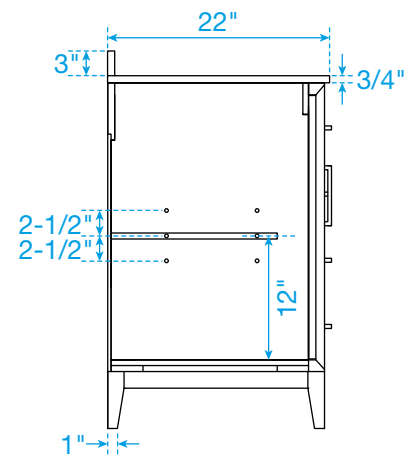

WYNDHAM COLLECTION

TOP VIEW OF VANITY CABINET

*Note: Due to high probability of breakage, the backsplash comes in two pieces, cut from the same piece. All measurements are $\pm 1/4"$.

WC-7575-72-DBL
Quartz