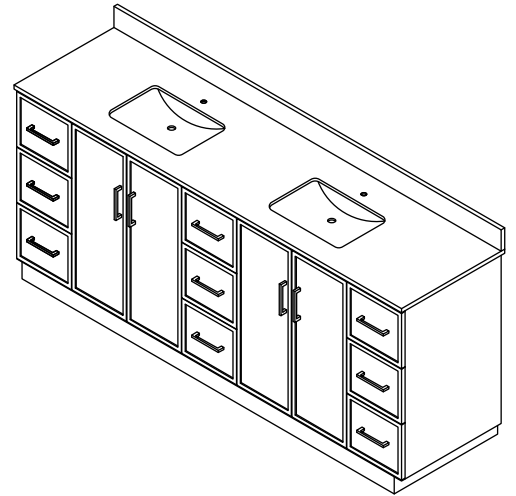

WYNDHAM COLLECTION

TOP VIEW OF VANITY CABINET

*Note: Due to high probability of breakage, the backsplash comes in two pieces, cut from the same piece. All measurements are $\pm 1/4"$.

WC-7474-84-DBL