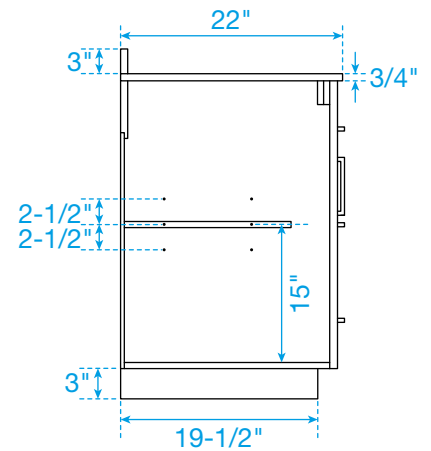

WYNDHAM COLLECTION

TOP VIEW OF VANITY CABINET

*Note: Due to high probability of breakage, the backsplash comes in two pieces, cut from the same piece. All measurements are $\pm 1/4"$.

WC-7474-84-DBL