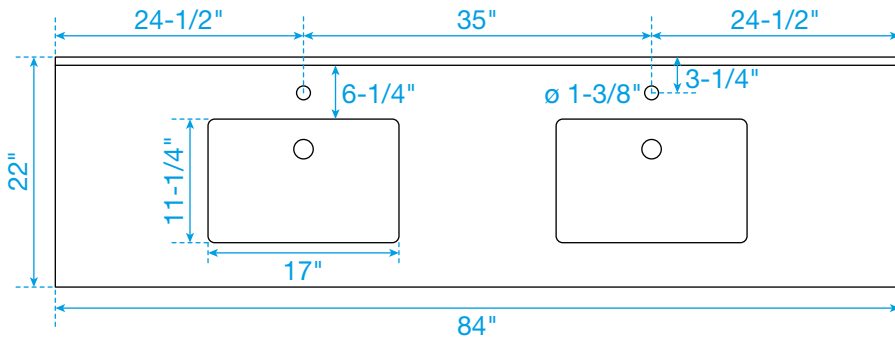

WYNDHAM COLLECTION

TOP VIEW OF VANITY CABINET

*Note: Due to high probability of breakage, the backsplash comes in two pieces, cut from the same piece. All measurements are $\pm 1/4"$.

WC-7474-84-DBL