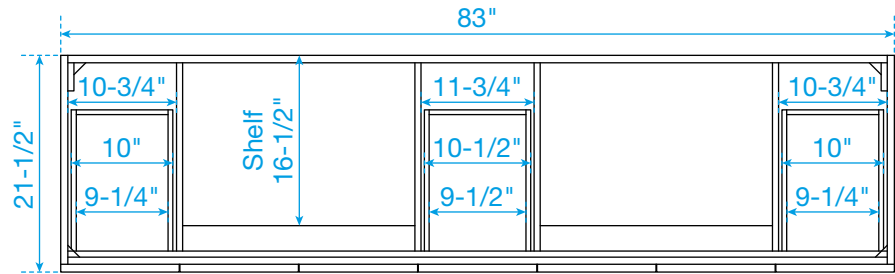

WYNDHAM COLLECTION

TOP VIEW OF VANITY CABINET

*Note: Due to high probability of breakage, the backsplash comes in two pieces, cut from the same piece. All measurements are $\pm 1/4"$.

WC-7474-84-DBL