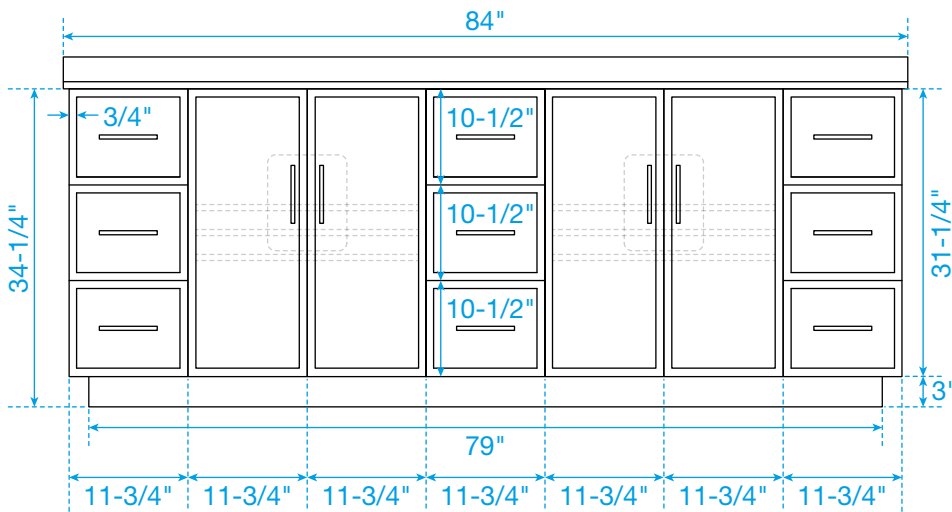

WYNDHAM COLLECTION

TOP VIEW OF VANITY CABINET

*Note: Due to high probability of breakage, the backsplash comes in two pieces, cut from the same piece. All measurements are $\pm 1/4"$.

WC-7474-84-DBL