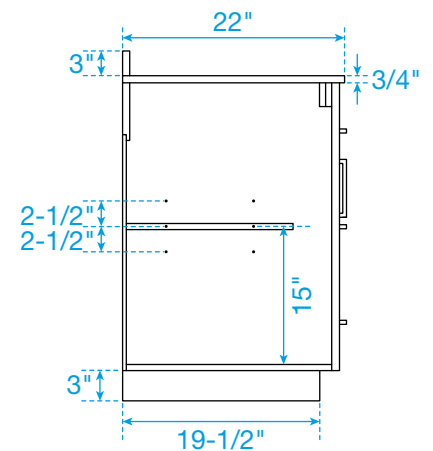

# WYNDHAM COLLECTION

TOP VIEW OF VANITY CABINET

\*Note: Due to high probability of breakage, the backsplash comes in two pieces, cut from the same piece. All measurements are  $\pm 1/4"$ .

WC-7474-84-DBL  
Quartz