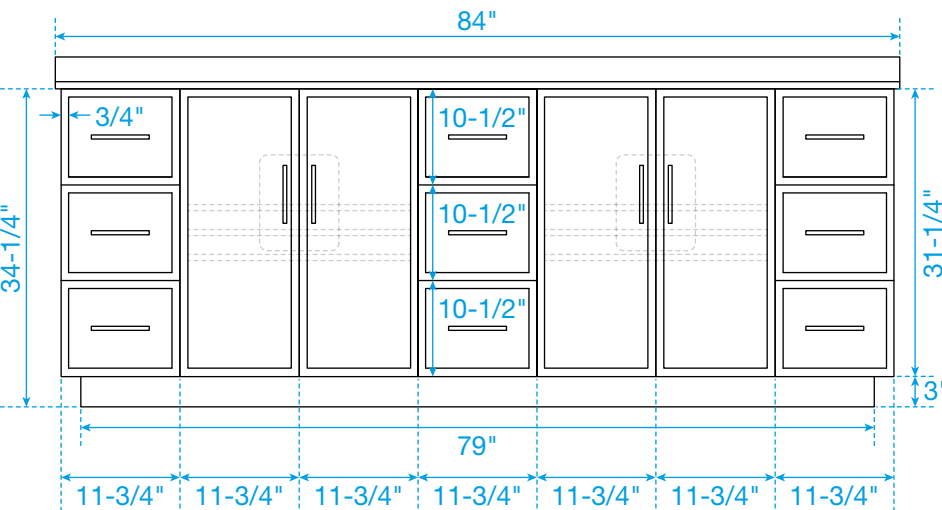

# WYNDHAM COLLECTION

TOP VIEW OF VANITY CABINET

\*Note: Due to high probability of breakage, the backsplash comes in two pieces, cut from the same piece. All measurements are  $\pm 1/4"$ .

WC-7474-84-DBL  
Quartz