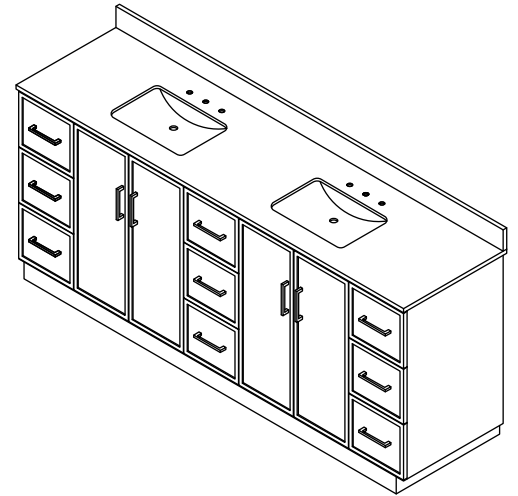

# WYNDHAM COLLECTION

TOP VIEW OF VANITY CABINET

\*Note: Due to high probability of breakage, the backsplash comes in two pieces, cut from the same piece. All measurements are  $\pm 1/4"$ .

WC-7474-84-DBL  
Quartz