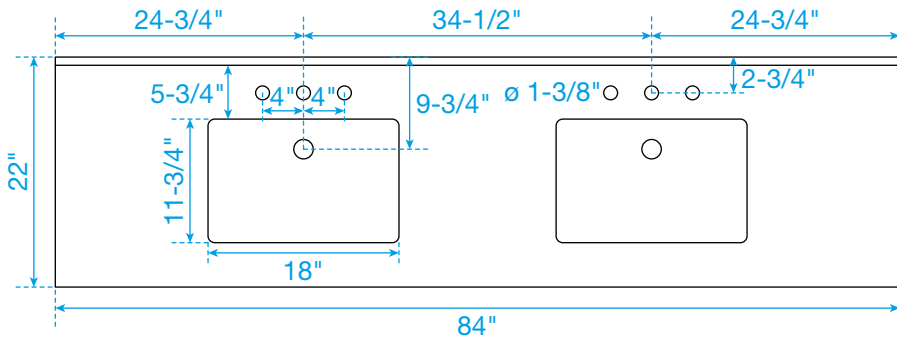

# WYNDHAM COLLECTION

TOP VIEW OF VANITY CABINET

\*Note: Due to high probability of breakage, the backsplash comes in two pieces, cut from the same piece. All measurements are  $\pm 1/4"$ .

WC-7474-84-DBL  
Quartz