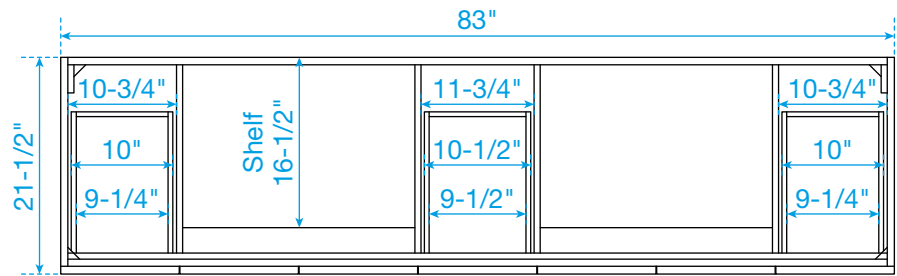

# WYNDHAM COLLECTION

TOP VIEW OF VANITY CABINET

\*Note: Due to high probability of breakage, the backsplash comes in two pieces, cut from the same piece. All measurements are  $\pm 1/4"$ .

WC-7474-84-DBL  
Quartz