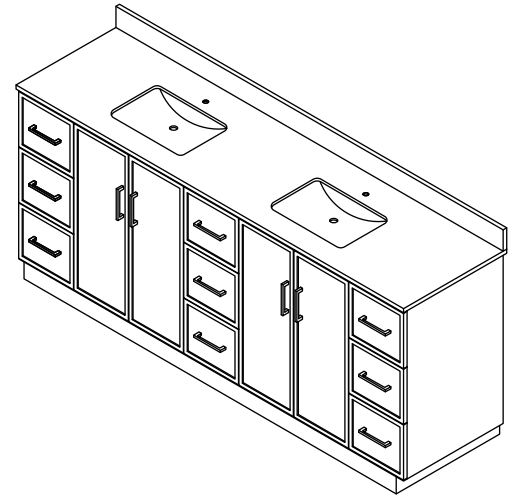

WYNDHAM COLLECTION

TOP VIEW OF VANITY CABINET

*Note: Due to high probability of breakage, the backsplash comes in two pieces, cut from the same piece. All measurements are \pm 1/4".

WC-7474-84-DBL
Quartz