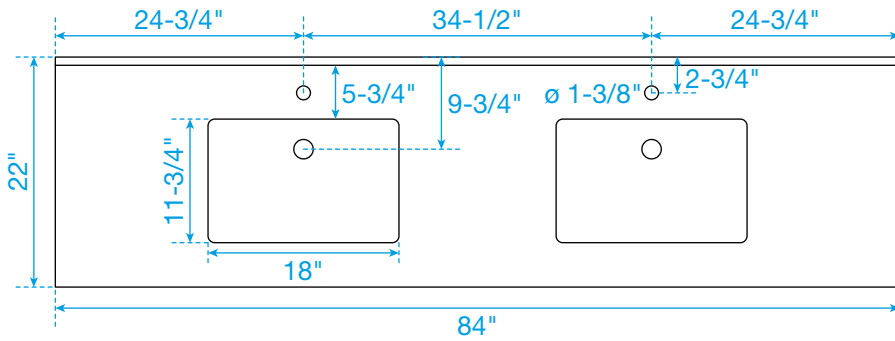

WYNDHAM COLLECTION

TOP VIEW OF VANITY CABINET

*Note: Due to high probability of breakage, the backsplash comes in two pieces, cut from the same piece. All measurements are \pm 1/4".

WC-7474-84-DBL
Quartz