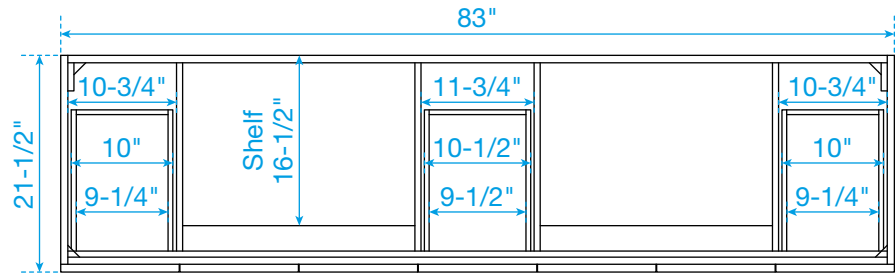

WYNDHAM COLLECTION

TOP VIEW OF VANITY CABINET

*Note: Due to high probability of breakage, the backsplash comes in two pieces, cut from the same piece. All measurements are \pm 1/4".

WC-7474-84-DBL
Quartz