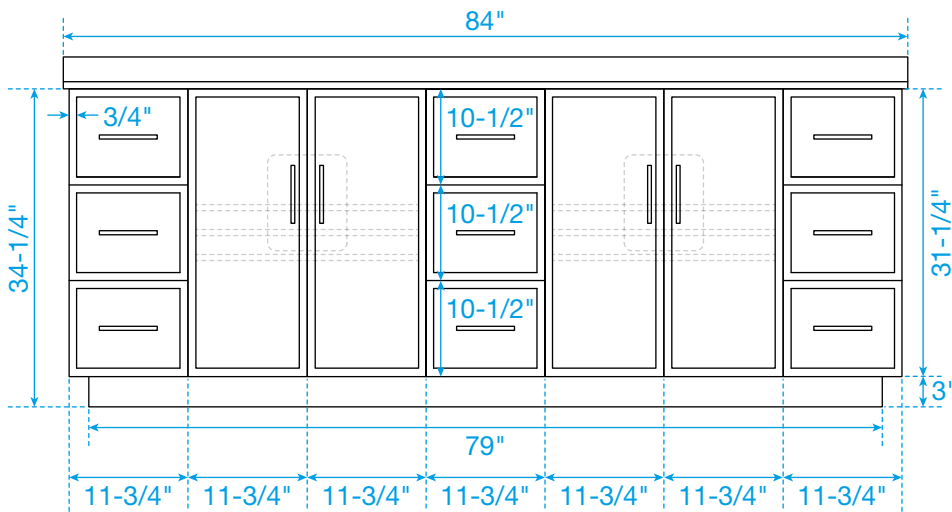

WYNDHAM COLLECTION

TOP VIEW OF VANITY CABINET

*Note: Due to high probability of breakage, the backsplash comes in two pieces, cut from the same piece. All measurements are \pm 1/4".

WC-7474-84-DBL
Quartz