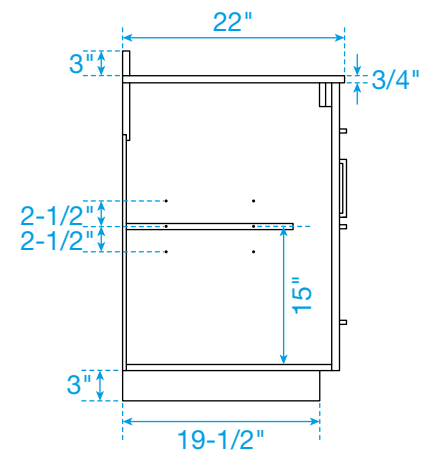

WYNDHAM COLLECTION

TOP VIEW OF VANITY CABINET

*Note: Due to high probability of breakage, the backsplash comes in two pieces, cut from the same piece. All measurements are \pm 1/4".

WC-7474-84-DBL
Quartz