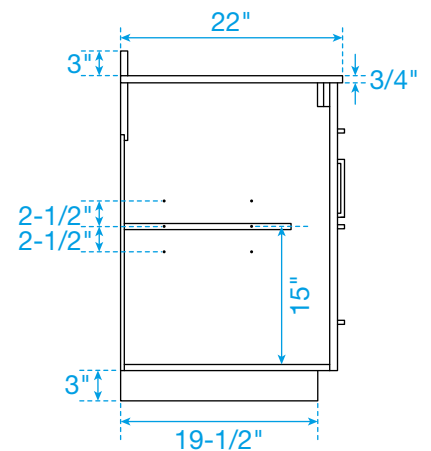

WYNDHAM COLLECTION

TOP VIEW OF VANITY CABINET

*Note: Due to high probability of breakage, the backsplash comes in two pieces, cut from the same piece. All measurements are $\pm 1/4$ ".

WC-7474-72-DBL