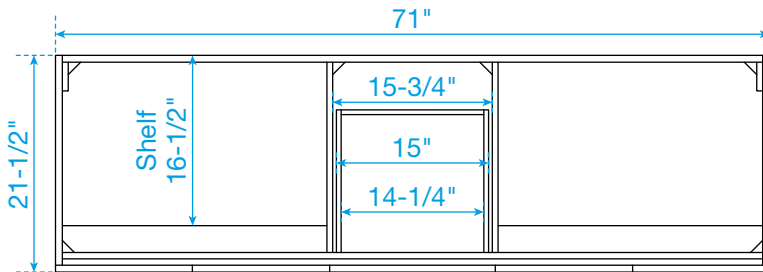

WYNDHAM COLLECTION

TOP VIEW OF VANITY CABINET

*Note: Due to high probability of breakage, the backsplash comes in two pieces, cut from the same piece. All measurements are $\pm 1/4$ ".

WC-7474-72-DBL