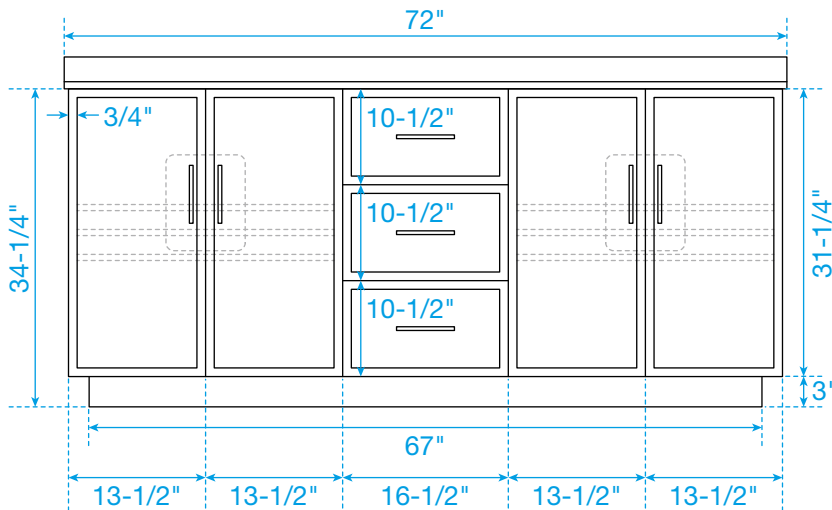

WYNDHAM COLLECTION

TOP VIEW OF VANITY CABINET

*Note: Due to high probability of breakage, the backsplash comes in two pieces, cut from the same piece. All measurements are $\pm 1/4$ ".

WC-7474-72-DBL