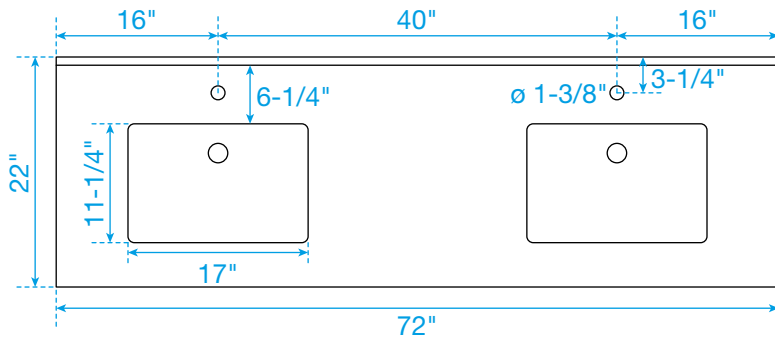

WYNDHAM COLLECTION

TOP VIEW OF VANITY CABINET

*Note: Due to high probability of breakage, the backsplash comes in two pieces, cut from the same piece. All measurements are $\pm 1/4$ ".

WC-7474-72-DBL