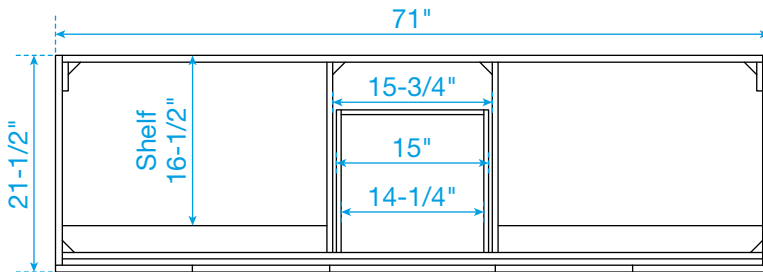

WYNDHAM COLLECTION

TOP VIEW OF VANITY CABINET

*Note: Due to high probability of breakage, the backsplash comes in two pieces, cut from the same piece. All measurements are $\pm 1/4$ ".

WC-7474-72-DBL
Quartz