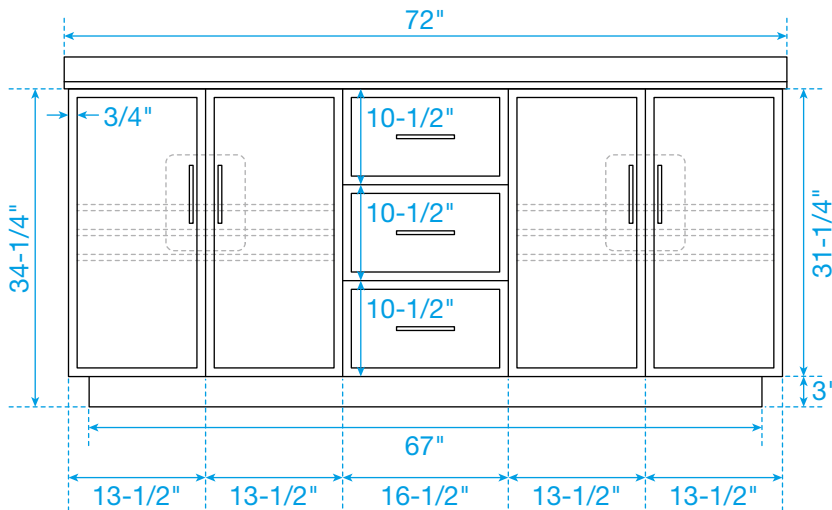

WYNDHAM COLLECTION

TOP VIEW OF VANITY CABINET

*Note: Due to high probability of breakage, the backsplash comes in two pieces, cut from the same piece. All measurements are $\pm 1/4$ ".

WC-7474-72-DBL
Quartz