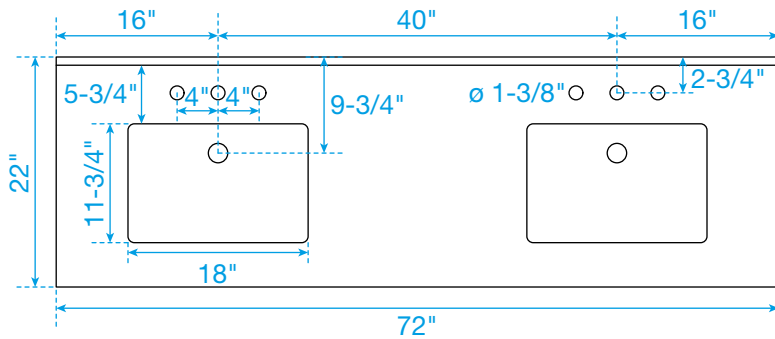

WYNDHAM COLLECTION

TOP VIEW OF VANITY CABINET

*Note: Due to high probability of breakage, the backsplash comes in two pieces, cut from the same piece. All measurements are $\pm 1/4$ ".

WC-7474-72-DBL
Quartz