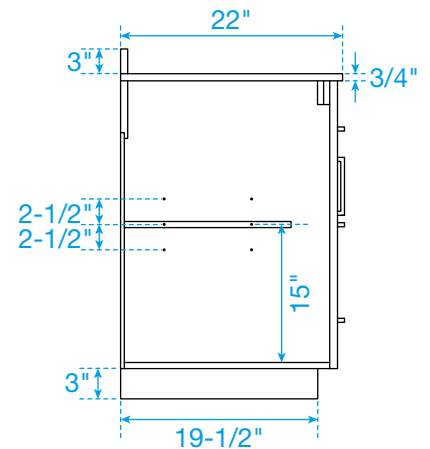

WYNDHAM COLLECTION

TOP VIEW OF VANITY CABINET

*Note: Due to high probability of breakage, the backsplash comes in two pieces, cut from the same piece. All measurements are $\pm 1/4$ ".

WC-7474-72-DBL
Quartz