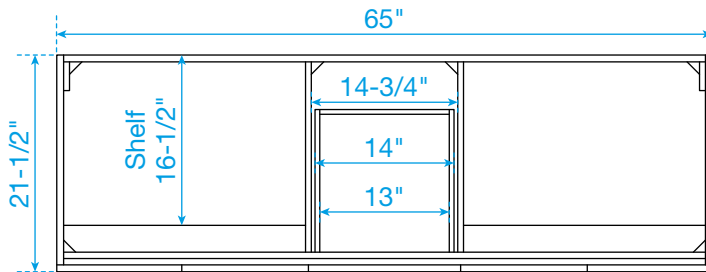

# WYNDHAM COLLECTION

TOP VIEW OF VANITY CABINET

\*Note: Due to high probability of breakage, the backsplash comes in two pieces, cut from the same piece. All measurements are  $\pm 1/4"$ .

WC-7474-66-DBL