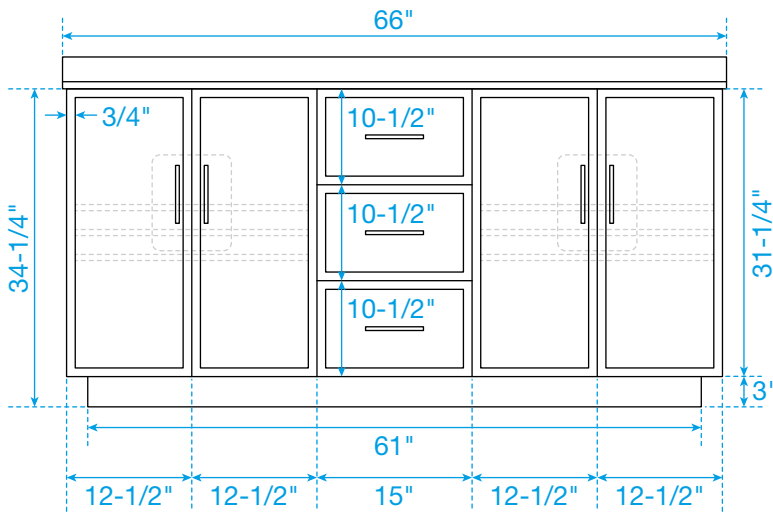

# WYNDHAM COLLECTION

TOP VIEW OF VANITY CABINET

\*Note: Due to high probability of breakage, the backsplash comes in two pieces, cut from the same piece. All measurements are  $\pm 1/4"$ .

WC-7474-66-DBL