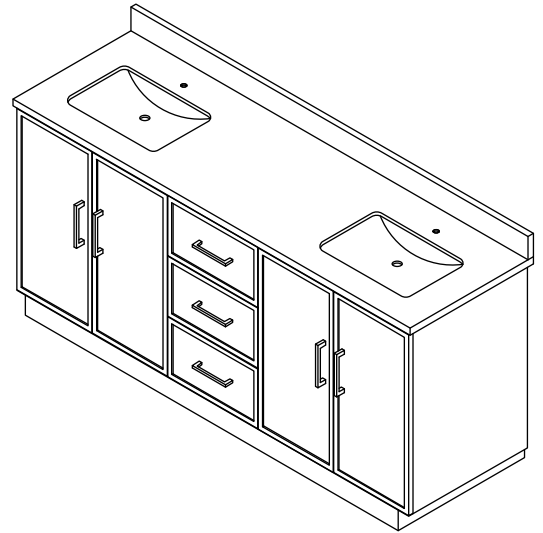

# WYNDHAM COLLECTION

TOP VIEW OF VANITY CABINET

\*Note: Due to high probability of breakage, the backsplash comes in two pieces, cut from the same piece. All measurements are  $\pm 1/4"$ .

WC-7474-66-DBL