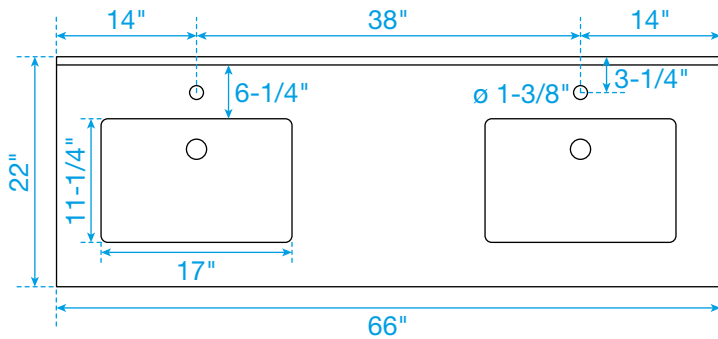

# WYNDHAM COLLECTION

TOP VIEW OF VANITY CABINET

\*Note: Due to high probability of breakage, the backsplash comes in two pieces, cut from the same piece. All measurements are  $\pm 1/4"$ .

WC-7474-66-DBL