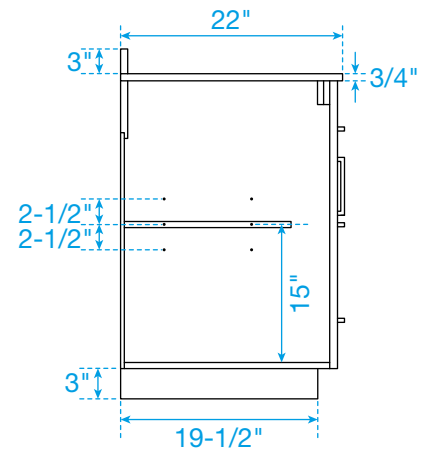

# WYNDHAM COLLECTION

TOP VIEW OF VANITY CABINET

\*Note: Due to high probability of breakage, the backsplash comes in two pieces, cut from the same piece. All measurements are  $\pm 1/4"$ .

WC-7474-66-DBL