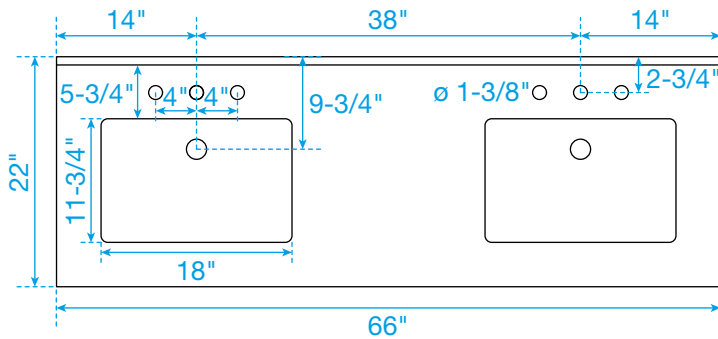

# WYNDHAM COLLECTION

TOP VIEW OF VANITY CABINET

\*Note: Due to high probability of breakage, the backsplash comes in two pieces, cut from the same piece. All measurements are  $\pm 1/4"$ .

WC-7474-66-DBL  
Quartz