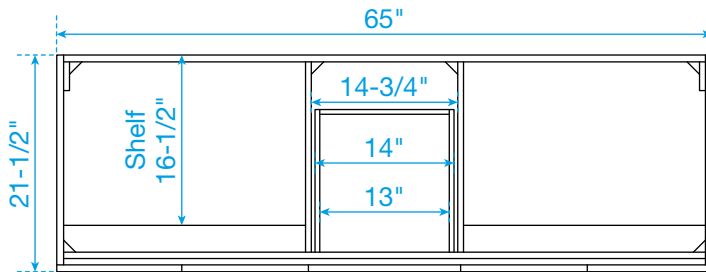

# WYNDHAM COLLECTION

TOP VIEW OF VANITY CABINET

\*Note: Due to high probability of breakage, the backsplash comes in two pieces, cut from the same piece. All measurements are  $\pm 1/4"$ .

WC-7474-66-DBL  
Quartz