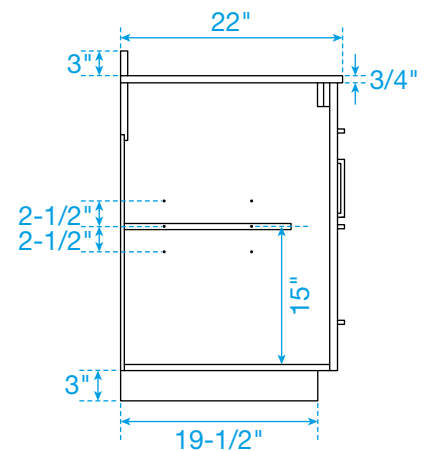

# WYNDHAM COLLECTION

TOP VIEW OF VANITY CABINET

\*Note: Due to high probability of breakage, the backsplash comes in two pieces, cut from the same piece. All measurements are  $\pm 1/4"$ .

WC-7474-66-DBL  
Quartz