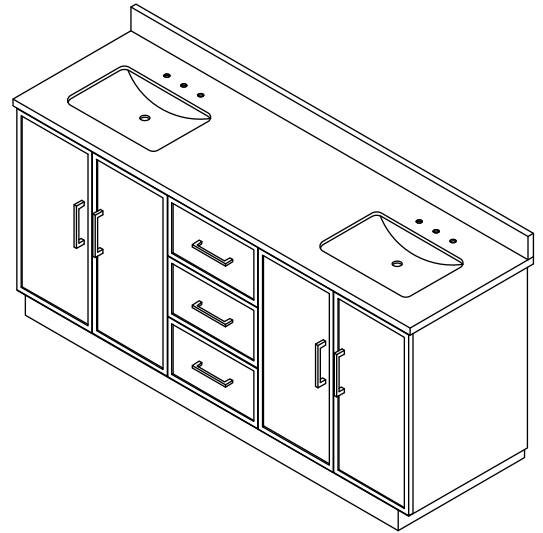

# WYNDHAM COLLECTION

TOP VIEW OF VANITY CABINET

\*Note: Due to high probability of breakage, the backsplash comes in two pieces, cut from the same piece. All measurements are  $\pm 1/4"$ .

WC-7474-66-DBL  
Quartz