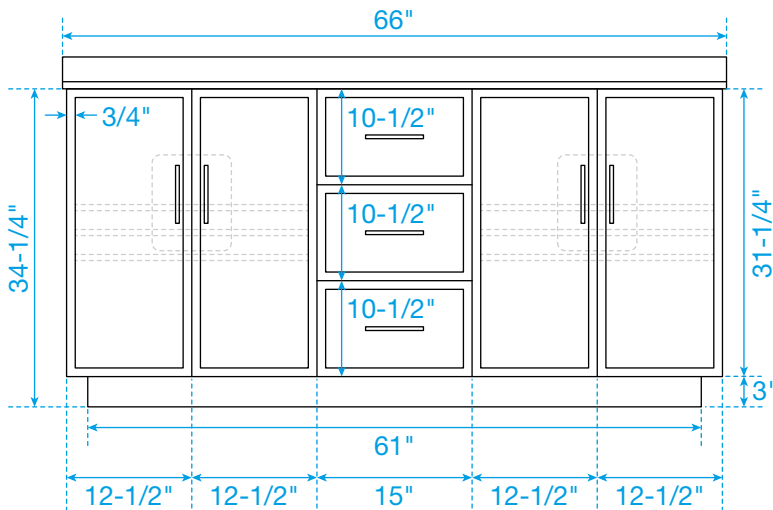

# WYNDHAM COLLECTION

TOP VIEW OF VANITY CABINET

\*Note: Due to high probability of breakage, the backsplash comes in two pieces, cut from the same piece. All measurements are  $\pm 1/4"$ .

WC-7474-66-DBL  
Quartz