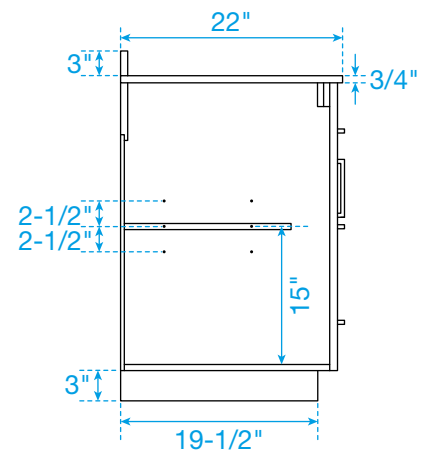

WYNDHAM COLLECTION

TOP VIEW OF VANITY CABINET

*Note: Due to high probability of breakage, the backsplash comes in two pieces, cut from the same piece. All measurements are $\pm 1/4"$.

WC-7474-66-DBL
Quartz