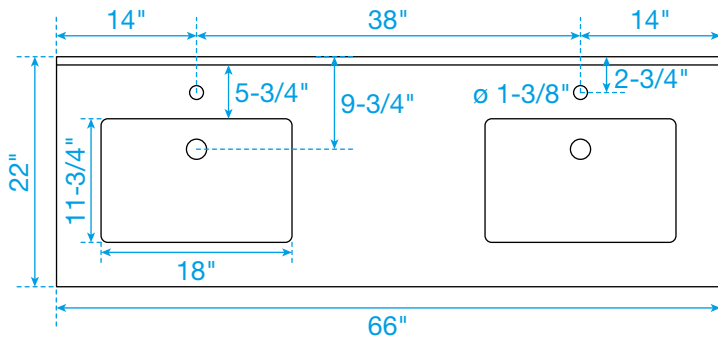

WYNDHAM COLLECTION

TOP VIEW OF VANITY CABINET

*Note: Due to high probability of breakage, the backsplash comes in two pieces, cut from the same piece. All measurements are $\pm 1/4"$.

WC-7474-66-DBL
Quartz