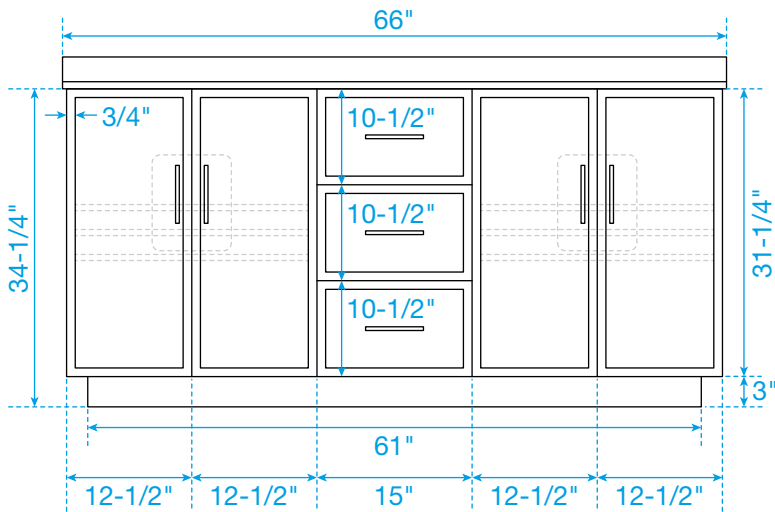

WYNDHAM COLLECTION

TOP VIEW OF VANITY CABINET

*Note: Due to high probability of breakage, the backsplash comes in two pieces, cut from the same piece. All measurements are $\pm 1/4"$.

WC-7474-66-DBL
Quartz