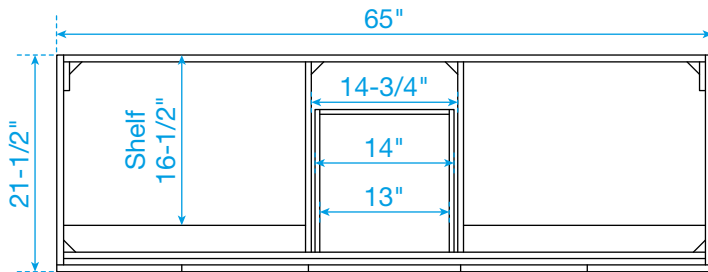

WYNDHAM COLLECTION

TOP VIEW OF VANITY CABINET

*Note: Due to high probability of breakage, the backsplash comes in two pieces, cut from the same piece. All measurements are $\pm 1/4"$.

WC-7474-66-DBL
Quartz