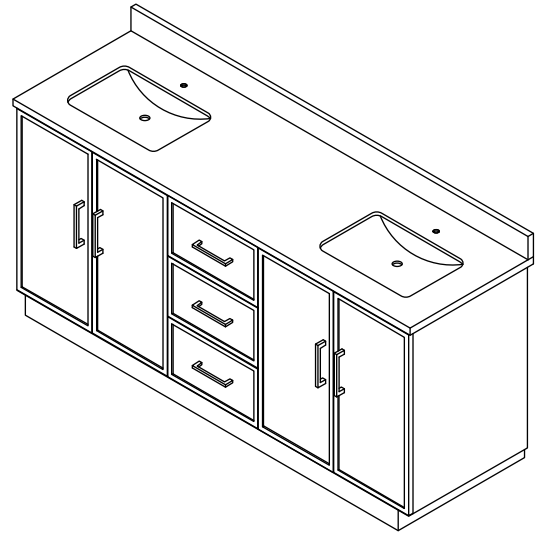

WYNDHAM COLLECTION

TOP VIEW OF VANITY CABINET

*Note: Due to high probability of breakage, the backsplash comes in two pieces, cut from the same piece. All measurements are $\pm 1/4"$.

WC-7474-66-DBL
Quartz