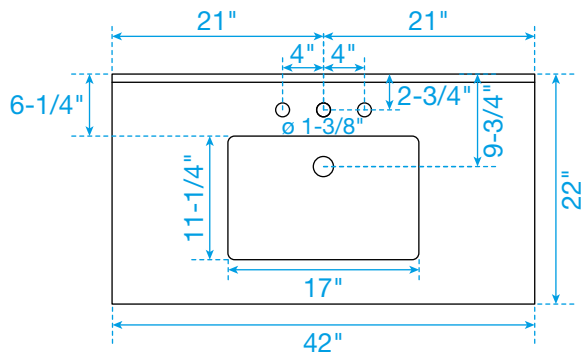

# WYNDHAM COLLECTION

TOP VIEW OF VANITY CABINET

\*Note: All measurements are  $\pm 1/4$ ".