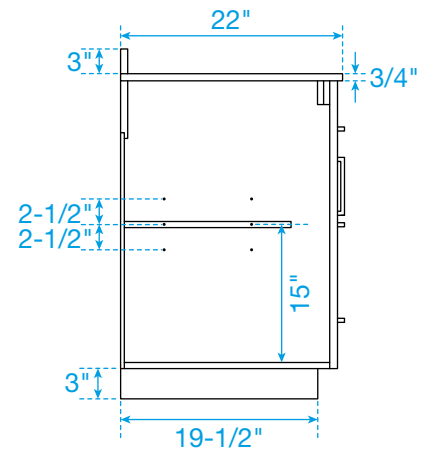

# WYNDHAM COLLECTION

TOP VIEW OF VANITY CABINET

\*Note: All measurements are  $\pm 1/4$ ".