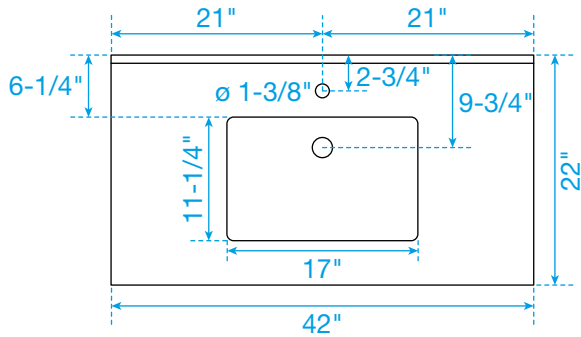

WYNDHAM COLLECTION

TOP VIEW OF VANITY CABINET

*Note: All measurements are $\pm 1/4"$.

WC-7474-42-SGL
Quartz