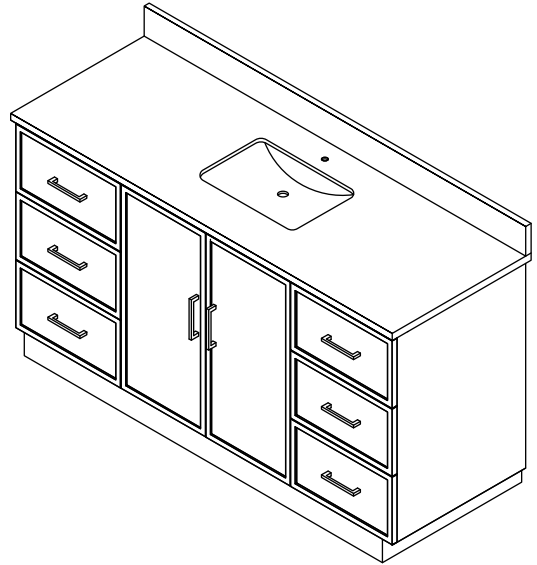

WYNDHAM COLLECTION

TOP VIEW OF VANITY CABINET

*Note: All measurements are $\pm 1/4"$.

WC-7474-42-SGL
Quartz