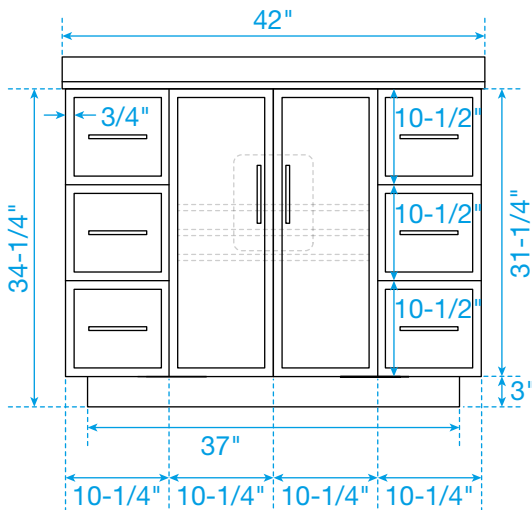

WYNDHAM COLLECTION

TOP VIEW OF VANITY CABINET

*Note: All measurements are $\pm 1/4"$.

WC-7474-42-SGL
Quartz