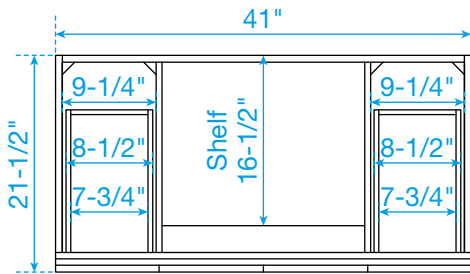

WYNDHAM COLLECTION

TOP VIEW OF VANITY CABINET

*Note: All measurements are $\pm 1/4"$.

WC-7474-42-SGL
Quartz