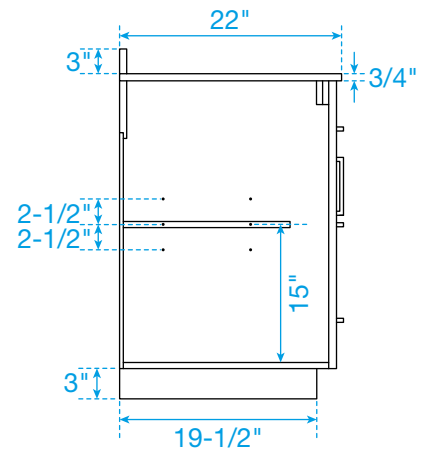

WYNDHAM COLLECTION

TOP VIEW OF VANITY CABINET

*Note: All measurements are $\pm 1/4"$.

WC-7474-42-SGL
Quartz